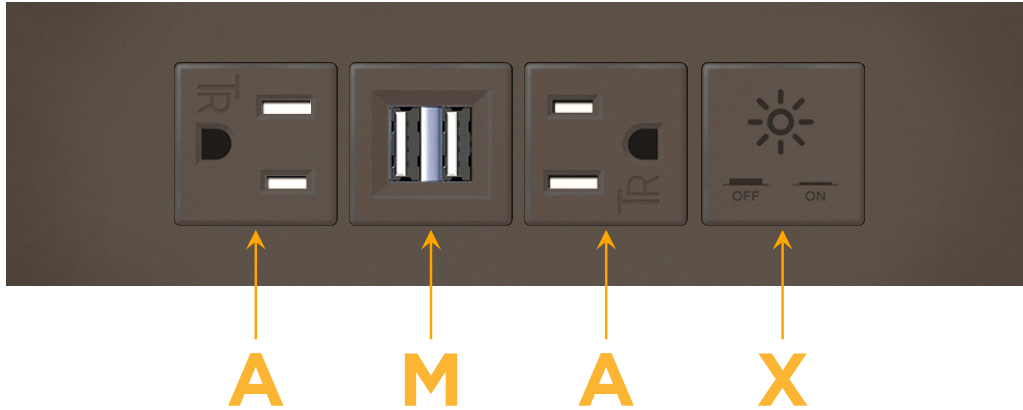

Trim Plate Finish: **UNICOLOR™ OIL RUBBED BRONZE (ABS)**

Custom Finishes Available

M-POWER-4TRZ-AMAX-RZATP

Features:

Module/Port Options:

- A** Tamper Resistant AC Receptacle
- E** USB-A & USB-C (20W)
- M** Double USB-A (Fast Charging Ports - 18W)
- H** HDMI
- 6** CAT 6
- 12** RJ 12
- X** Switched AC
- Y** 3-Way Switch (Low Voltage)
- V** USB-C (45W High Speed Charging Port)
- S** USB-C (25W High Speed Charging Port)
- R** Switched AC (Rocker Switch)
- D** Dimmer Switch

Plug:

Supplied with Low Profile Flat 45° Angle 120 VAC Plug

Optional Standard Straight 120 VAC Plug

Optional Straight 120 VAC Pass-through Plug

- CLEAN, COMPACT DESIGN
- STREAMLINED
- LOW PROFILE
- SIDE-EXITING CORDS
- PLUG & PLAY
- 6' AC CORD & PLUG (FLAT PLUG STANDARD)
- CUSTOMIZABLE CONFIGURATIONS AND FINISHES
- UL LISTED FOR MOUNTING IN FURNITURE
- 15A

M-POWER-4T

AC POWER & DATA CONNECTIVITY SOLUTION

M-POWER-4TRZ-AMAX-RZATP

Specs:

Modules/Ports:

- A** Tamper Resistant AC Receptacle
- M** Double USB-A (Fast Charging Ports - 18W)
- X** Switched AC

A M X

Distributed by