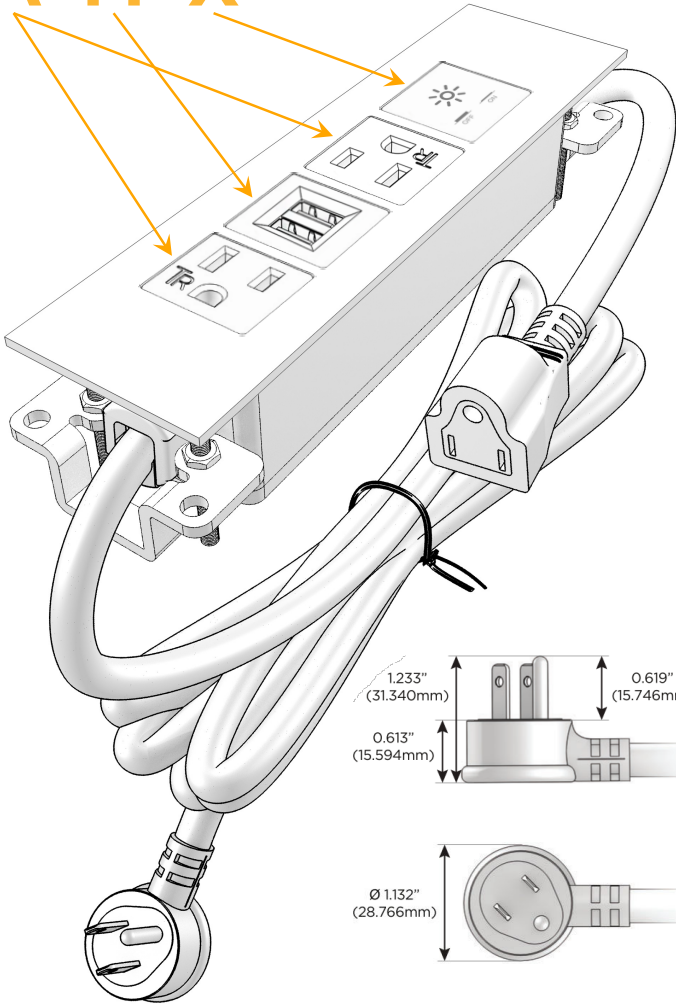

Trim Plate Finish: **UNICOLOR™ OIL RUBBED BRONZE (ABS)**

Custom Finishes Available

M-POWER-4TRZ-AMAX-RZATP

Features:

Module/Port Options:

- A** Tamper Resistant AC Receptacle
- E** USB-A & USB-C (20W)
- M** Double USB-A (Fast Charging Ports - 18W)
- H** HDMI
- 6** CAT 6
- 12** RJ 12
- X** Switched AC
- Y** 3-Way Switch (Low Voltage)
- V** USB-C (45W High Speed Charging Port)
- S** USB-C (25W High Speed Charging Port)
- R** Switched AC (Rocker Switch)
- D** Dimmer Switch

Plug:

Supplied with Low Profile Flat 45° Angle 120 VAC Plug

Optional Standard Straight 120 VAC Plug

Optional Straight 120 VAC Pass-through Plug

- CLEAN, COMPACT DESIGN
- STREAMLINED
- LOW PROFILE
- SIDE-EXITING CORDS
- PLUG & PLAY
- 6' AC CORD & PLUG (FLAT PLUG STANDARD)
- CUSTOMIZABLE CONFIGURATIONS AND FINISHES
- UL LISTED FOR MOUNTING IN FURNITURE
- 15A

M-POWER-4T

AC POWER & DATA CONNECTIVITY SOLUTION

M-POWER-4TRZ-AMAX-RZATP

Specs:

Modules/Ports:

- A** Tamper Resistant AC Receptacle
- M** Double USB-A (Fast Charging Ports - 18W)
- X** Switched AC

A M X

Distributed by