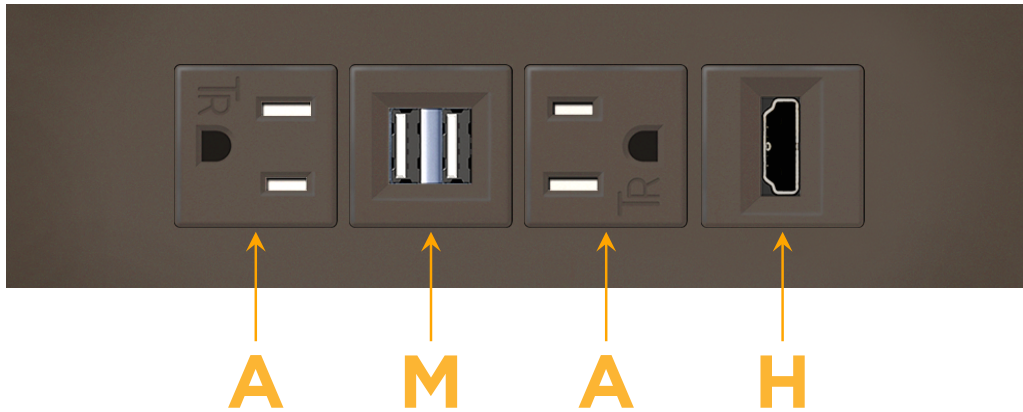

M-POWER-4T

AC POWER & DATA CONNECTIVITY SOLUTION

M-POWER-4TRZ-AMAH-RZATP

Distributed by

Mormax Company, Inc.

8 Westchester Plaza

Elmsford, NY 10523

914-699-0101

sales@mormax.com

mormax.com

Metro Light & Power's line of power & data solutions offers sophisticated design elements combined with greater ease of installation. Streamlined and low-profile, enhanced by side-exiting cords, our outlets advance the industry with their cutting edge look and feel. We believe flexibility is key, and we provide a variety of mounting options, including the ability to mount in limited spaces. Our outlets are available in many finishes and configurations, in addition to a custom color and finish capability for our clients.

Trim Plate Finish: UNICOLOR™ OIL RUBBED BRONZE (ABS)

Custom Finishes Available

M-POWER-4TRZ-AMAH-RZATP

Features:

Module/Port Options:

- **A** Tamper Resistant AC Receptacle
- **E** USB-A & USB-C (20W)
- **M** Double USB-A (Fast Charging Ports - 18W)
- **H** HDMI
- **6** CAT 6
- **12** RJ 12
- **X** Switched AC
- **Y** 3-Way Switch (Low Voltage)
- **V** USB-C (45W High Speed Charging Port)
- **S** USB-C (25W High Speed Charging Port)
- **R** Switched AC (Rocker Switch)
- **D** Dimmer Switch

Plug:

Supplied with Low Profile Flat 45° Angle 120 VAC Plug

Optional Standard Straight 120 VAC Plug

Optional Straight 120 VAC Pass-through Plug

- CLEAN, COMPACT DESIGN
- STREAMLINED
- LOW PROFILE
- SIDE-EXITING CORDS
- PLUG & PLAY
- 6' AC CORD & PLUG (FLAT PLUG STANDARD)
- CUSTOMIZABLE CONFIGURATIONS AND FINISHES
- UL LISTED FOR MOUNTING IN FURNITURE
- 15A