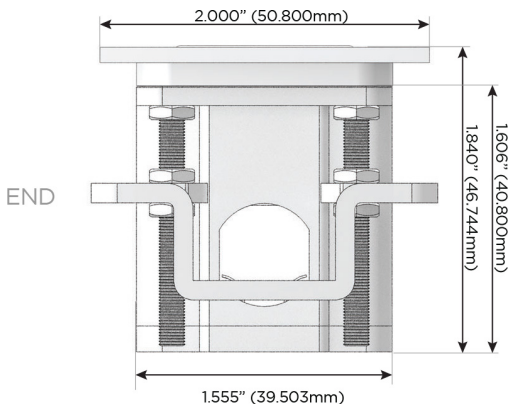

Plug:

Supplied with Low Profile Flat 45° Angle 120 VAC Plug

Optional Standard Straight 120 VAC Plug

Optional Straight 120 VAC Pass-through Plug

- CLEAN, COMPACT DESIGN
- STREAMLINED
- LOW PROFILE
- SIDE-EXITING CORDS
- PLUG & PLAY
- 6' AC CORD & PLUG (FLAT PLUG STANDARD)
- CUSTOMIZABLE CONFIGURATIONS AND FINISHES
- UL LISTED FOR MOUNTING IN FURNITURE
- 15A

M-POWER-4T

AC POWER & DATA CONNECTIVITY SOLUTION

M-POWER-4TRZ-AM6H-RZATP

Specs:

Modules/Ports:

- A** Tamper Resistant AC Receptacle
- M** Double USB-A (Fast Charging Ports - 18W)
- 6** CAT 6
- H** HDMI

A M 6 H