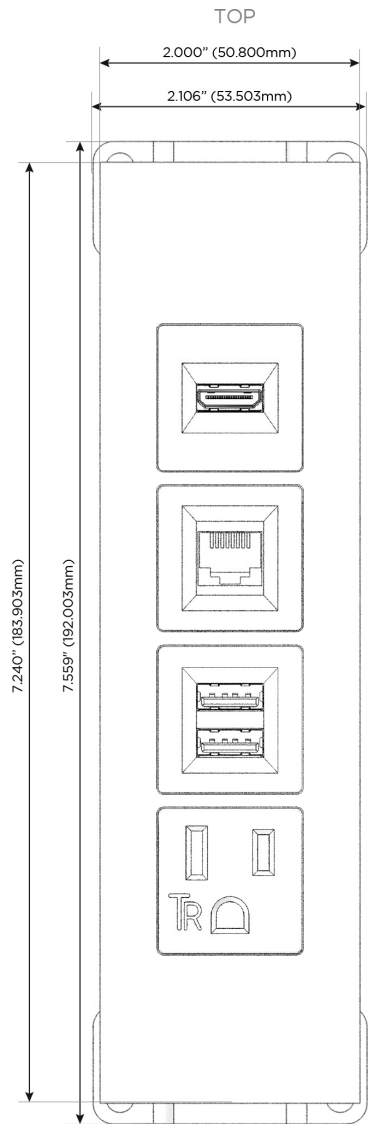

Trim Plate Finish: UNICOLOR™ OIL RUBBED BRONZE (ABS)

Custom Finishes Available

M-POWER-4TRZ-AM6H-RZATP

Features:

Module/Port Options:

- A** Tamper Resistant AC Receptacle
- E** USB-A & USB-C (20W)
- M** Double USB-A (Fast Charging Ports - 18W)
- H** HDMI
- 6** CAT 6
- 12** RJ 12
- X** Switched AC
- Y** 3-Way Switch (Low Voltage)
- V** USB-C (45W High Speed Charging Port)
- S** USB-C (25W High Speed Charging Port)
- R** Switched AC (Rocker Switch)
- D** Dimmer Switch

Plug:

Supplied with Low Profile Flat 45° Angle 120 VAC Plug

Optional Standard Straight 120 VAC Plug

Optional Straight 120 VAC Pass-through Plug

- CLEAN, COMPACT DESIGN
- STREAMLINED
- LOW PROFILE
- SIDE-EXITING CORDS
- PLUG & PLAY
- 6' AC CORD & PLUG (FLAT PLUG STANDARD)
- CUSTOMIZABLE CONFIGURATIONS AND FINISHES
- UL LISTED FOR MOUNTING IN FURNITURE
- 15A

M-POWER-4T

AC POWER & DATA CONNECTIVITY SOLUTION

M-POWER-4TRZ-AM6H-RZATP

Specs:

Modules/Ports:

- A** Tamper Resistant AC Receptacle
- M** Double USB-A (Fast Charging Ports - 18W)
- 6** CAT 6
- H** HDMI

A M 6 H