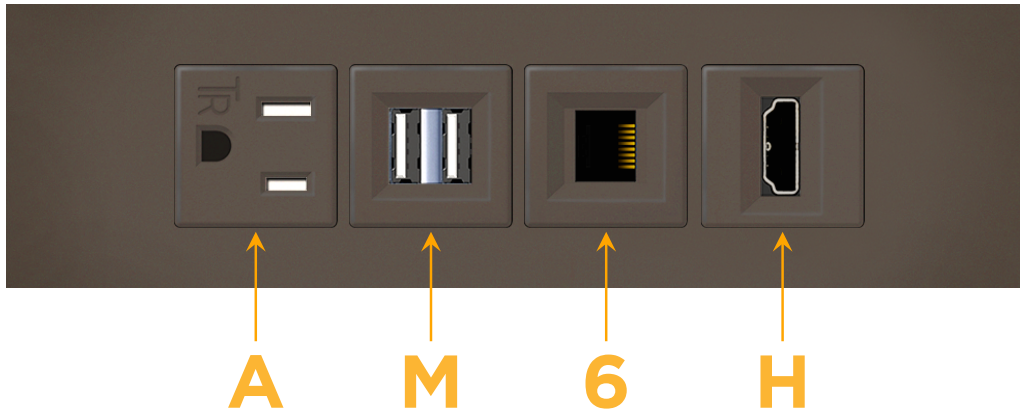

Trim Plate Finish: UNICOLOR™ OIL RUBBED BRONZE (ABS)

Custom Finishes Available

M-POWER-4TRZ-AM6H-RZATP

Features:

Module/Port Options:

- A** Tamper Resistant AC Receptacle
- E** USB-A & USB-C (20W)
- M** Double USB-A (Fast Charging Ports - 18W)
- H** HDMI
- 6** CAT 6
- 12** RJ 12
- X** Switched AC
- Y** 3-Way Switch (Low Voltage)
- V** USB-C (45W High Speed Charging Port)
- S** USB-C (25W High Speed Charging Port)
- R** Switched AC (Rocker Switch)
- D** Dimmer Switch

Plug:

Supplied with Low Profile Flat 45° Angle 120 VAC Plug

Optional Standard Straight 120 VAC Plug

Optional Straight 120 VAC Pass-through Plug

- CLEAN, COMPACT DESIGN
- STREAMLINED
- LOW PROFILE
- SIDE-EXITING CORDS
- PLUG & PLAY
- 6' AC CORD & PLUG (FLAT PLUG STANDARD)
- CUSTOMIZABLE CONFIGURATIONS AND FINISHES
- UL LISTED FOR MOUNTING IN FURNITURE
- 15A

M-POWER-4T

AC POWER & DATA CONNECTIVITY SOLUTION

M-POWER-4TRZ-AM6H-RZATP

Specs:

Modules/Ports:

- A** Tamper Resistant AC Receptacle
- M** Double USB-A (Fast Charging Ports - 18W)
- 6** CAT 6
- H** HDMI

A M 6 H