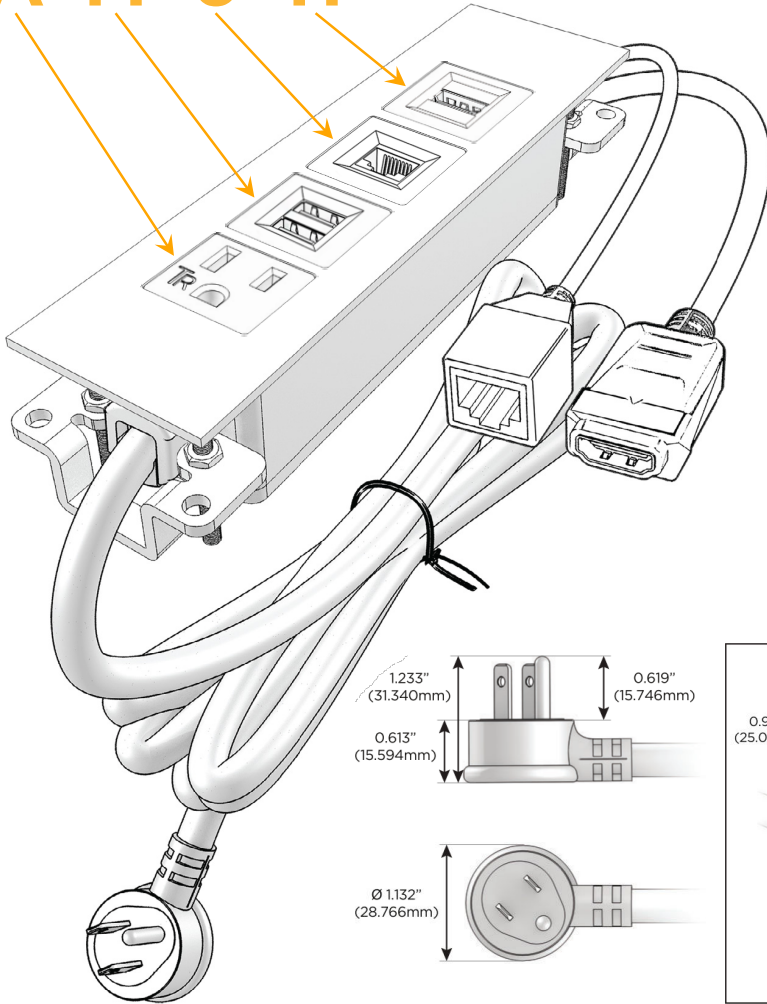

Trim Plate Finish: UNICOLOR™ OIL RUBBED BRONZE (ABS)

Custom Finishes Available

M-POWER-4TRZ-AM6H-RZATP

Features:

Module/Port Options:

- A** Tamper Resistant AC Receptacle
- E** USB-A & USB-C (20W)
- M** Double USB-A (Fast Charging Ports - 18W)
- H** HDMI
- 6** CAT 6
- 12** RJ 12
- X** Switched AC
- Y** 3-Way Switch (Low Voltage)
- V** USB-C (45W High Speed Charging Port)
- S** USB-C (25W High Speed Charging Port)
- R** Switched AC (Rocker Switch)
- D** Dimmer Switch

Plug:

Supplied with Low Profile Flat 45° Angle 120 VAC Plug

Optional Standard Straight 120 VAC Plug

Optional Straight 120 VAC Pass-through Plug

- CLEAN, COMPACT DESIGN
- STREAMLINED
- LOW PROFILE
- SIDE-EXITING CORDS
- PLUG & PLAY
- 6' AC CORD & PLUG (FLAT PLUG STANDARD)
- CUSTOMIZABLE CONFIGURATIONS AND FINISHES
- UL LISTED FOR MOUNTING IN FURNITURE
- 15A

M-POWER-4T

AC POWER & DATA CONNECTIVITY SOLUTION

M-POWER-4TRZ-AM6H-RZATP

Specs:

Modules/Ports:

- A** Tamper Resistant AC Receptacle
- M** Double USB-A (Fast Charging Ports - 18W)
- 6** CAT 6
- H** HDMI

A M 6 H