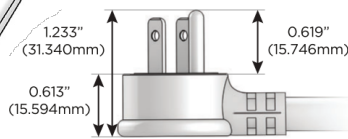

M-POWER-4T

AC POWER & DATA CONNECTIVITY SOLUTION

M-POWER-4TRZ-AM6H-RZATP

Specs:

Modules/Ports:

- A** Tamper Resistant AC Receptacle
- M** Double USB-A (Fast Charging Ports - 18W)
- 6** CAT 6
- H** HDMI

A M 6 H