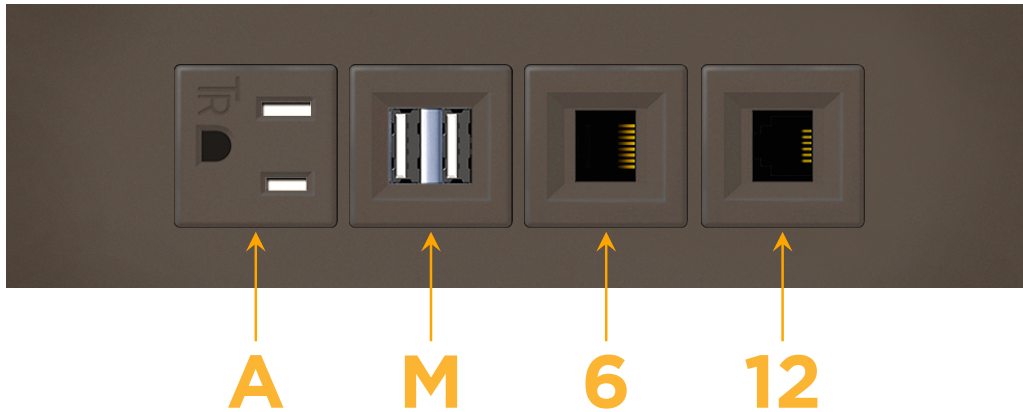

Trim Plate Finish: UNICOLOR™ OIL RUBBED BRONZE (ABS)

Custom Finishes Available

M-POWER-4TRZ-AM612-RZATP

Features:

Module/Port Options:

- A** Tamper Resistant AC Receptacle
- E** USB-A & USB-C (20W)
- M** Double USB-A (Fast Charging Ports - 18W)
- H** HDMI
- 6** CAT 6
- 12** RJ 12
- X** Switched AC
- Y** 3-Way Switch (Low Voltage)
- V** USB-C (45W High Speed Charging Port)
- S** USB-C (25W High Speed Charging Port)
- R** Switched AC (Rocker Switch)
- D** Dimmer Switch

Plug:

Supplied with Low Profile Flat 45° Angle 120 VAC Plug

Optional Standard Straight 120 VAC Plug

Optional Straight 120 VAC Pass-through Plug

- CLEAN, COMPACT DESIGN
- STREAMLINED
- LOW PROFILE
- SIDE-EXITING CORDS
- PLUG & PLAY
- 6' AC CORD & PLUG (FLAT PLUG STANDARD)
- CUSTOMIZABLE CONFIGURATIONS AND FINISHES
- UL LISTED FOR MOUNTING IN FURNITURE
- 15A

M-POWER-4T

AC POWER & DATA CONNECTIVITY SOLUTION

M-POWER-4TRZ-AM612-RZATP

Specs:

Modules/Ports:

- A** Tamper Resistant AC Receptacle
- M** Double USB-A (Fast Charging Ports - 18W)
- 6** CAT 6
- 12** RJ 12

A M 6 12