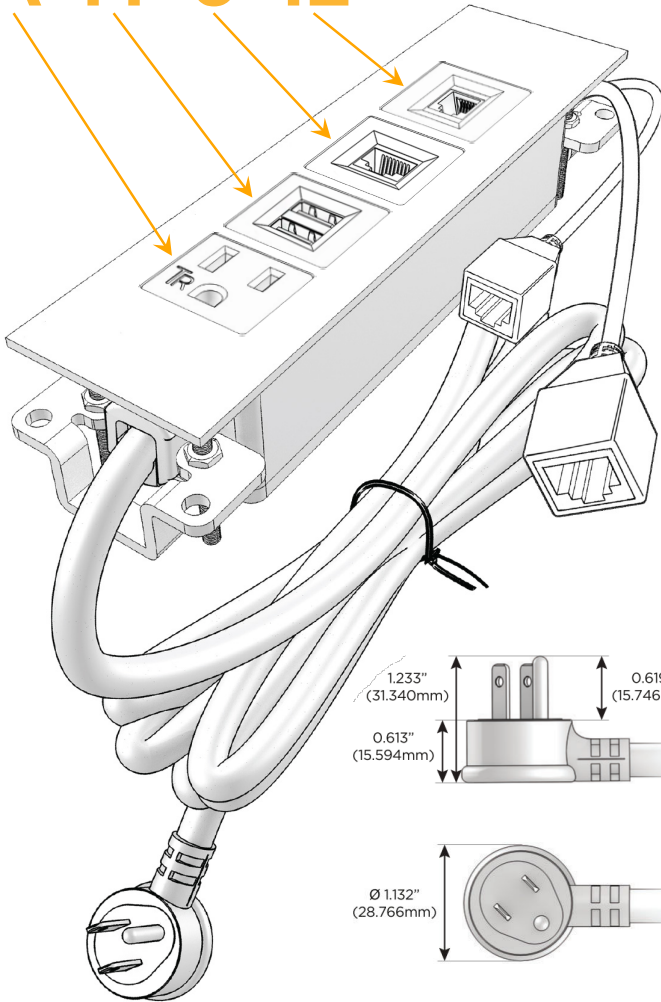

Trim Plate Finish: UNICOLOR™ OIL RUBBED BRONZE (ABS)

Custom Finishes Available

M-POWER-4TRZ-AM612-RZATP

Features:

Module/Port Options:

- A** Tamper Resistant AC Receptacle
- E** USB-A & USB-C (20W)
- M** Double USB-A (Fast Charging Ports - 18W)
- H** HDMI
- 6** CAT 6
- 12** RJ 12
- X** Switched AC
- Y** 3-Way Switch (Low Voltage)
- V** USB-C (45W High Speed Charging Port)
- S** USB-C (25W High Speed Charging Port)
- R** Switched AC (Rocker Switch)
- D** Dimmer Switch

Plug:

Supplied with Low Profile Flat 45° Angle 120 VAC Plug

Optional Standard Straight 120 VAC Plug

Optional Straight 120 VAC Pass-through Plug

- CLEAN, COMPACT DESIGN
- STREAMLINED
- LOW PROFILE
- SIDE-EXITING CORDS
- PLUG & PLAY
- 6' AC CORD & PLUG (FLAT PLUG STANDARD)
- CUSTOMIZABLE CONFIGURATIONS AND FINISHES
- UL LISTED FOR MOUNTING IN FURNITURE
- 15A

M-POWER-4T

AC POWER & DATA CONNECTIVITY SOLUTION

M-POWER-4TRZ-AM612-RZATP

Specs:

Modules/Ports:

- A** Tamper Resistant AC Receptacle
- M** Double USB-A (Fast Charging Ports - 18W)
- 6** CAT 6
- 12** RJ 12

A M 6 12