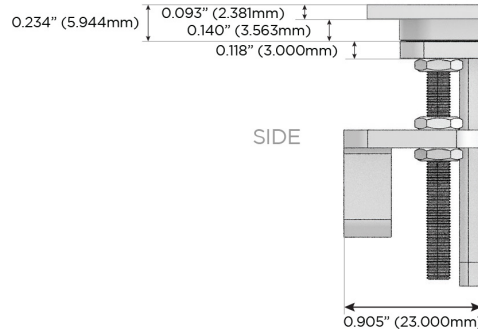

M-POWER-4T

AC POWER & DATA CONNECTIVITY SOLUTION

M-POWER-4TRZ-AM612-RZATP

Specs:

Modules/Ports:

- A** Tamper Resistant AC Receptacle
- M** Double USB-A (Fast Charging Ports - 18W)
- 6** CAT 6
- 12** RJ 12

A M 6 12