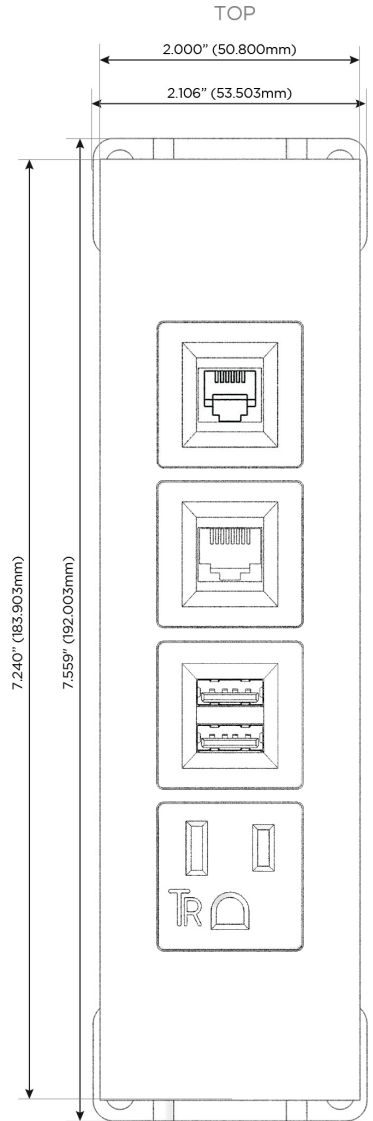

Trim Plate Finish: UNICOLOR™ OIL RUBBED BRONZE (ABS)

Custom Finishes Available

M-POWER-4TRZ-AM612-RZATP

Features:

Module/Port Options:

- A** Tamper Resistant AC Receptacle
- E** USB-A & USB-C (20W)
- M** Double USB-A (Fast Charging Ports - 18W)
- H** HDMI
- 6** CAT 6
- 12** RJ 12
- X** Switched AC
- Y** 3-Way Switch (Low Voltage)
- V** USB-C (45W High Speed Charging Port)
- S** USB-C (25W High Speed Charging Port)
- R** Switched AC (Rocker Switch)
- D** Dimmer Switch

Plug:

Supplied with Low Profile Flat 45° Angle 120 VAC Plug

Optional Standard Straight 120 VAC Plug

Optional Straight 120 VAC Pass-through Plug

- CLEAN, COMPACT DESIGN
- STREAMLINED
- LOW PROFILE
- SIDE-EXITING CORDS
- PLUG & PLAY
- 6' AC CORD & PLUG (FLAT PLUG STANDARD)
- CUSTOMIZABLE CONFIGURATIONS AND FINISHES
- UL LISTED FOR MOUNTING IN FURNITURE
- 15A

M-POWER-4T

AC POWER & DATA CONNECTIVITY SOLUTION

M-POWER-4TRZ-AM612-RZATP

Specs:

Modules/Ports:

- A** Tamper Resistant AC Receptacle
- M** Double USB-A (Fast Charging Ports - 18W)
- 6** CAT 6
- 12** RJ 12

A M 6 12