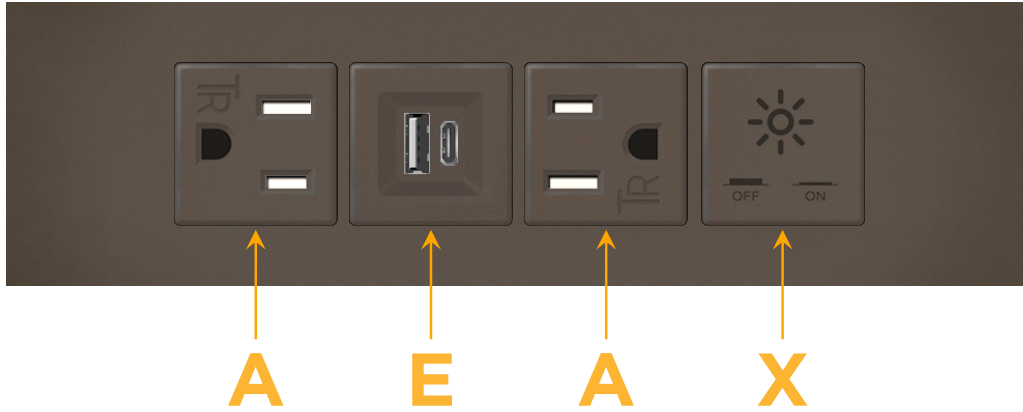

M-POWER-4T

AC POWER & DATA CONNECTIVITY SOLUTION

M-POWER-4TRZ-AEAX-RZATP

Distributed by

Mormax Company, Inc.

8 Westchester Plaza

Elmsford, NY 10523

914-699-0101

sales@mormax.com

mormax.com

Metro Light & Power's line of power & data solutions offers sophisticated design elements combined with greater ease of installation. Streamlined and low-profile, enhanced by side-exiting cords, our outlets advance the industry with their cutting edge look and feel. We believe flexibility is key, and we provide a variety of mounting options, including the ability to mount in limited spaces. Our outlets are available in many finishes and configurations, in addition to a custom color and finish capability for our clients.

Trim Plate Finish: **UNICOLOR™ OIL RUBBED BRONZE (ABS)**

Custom Finishes Available

M-POWER-4TRZ-AEAX-RZATP

Features:

Module/Port Options:

- **A** Tamper Resistant AC Receptacle
- **E** USB-A & USB-C (20W)
- **M** Double USB-A (Fast Charging Ports - 18W)
- **H** HDMI
- **6** CAT 6
- **12** RJ 12
- **X** Switched AC
- **Y** 3-Way Switch (Low Voltage)
- **V** USB-C (45W High Speed Charging Port)
- **S** USB-C (25W High Speed Charging Port)
- **R** Switched AC (Rocker Switch)
- **D** Dimmer Switch

Plug:

Supplied with Low Profile Flat 45° Angle 120 VAC Plug

Optional Standard Straight 120 VAC Plug

Optional Straight 120 VAC Pass-through Plug

- CLEAN, COMPACT DESIGN
- STREAMLINED
- LOW PROFILE
- SIDE-EXITING CORDS
- PLUG & PLAY
- 6' AC CORD & PLUG (FLAT PLUG STANDARD)
- CUSTOMIZABLE CONFIGURATIONS AND FINISHES
- UL LISTED FOR MOUNTING IN FURNITURE
- 15A