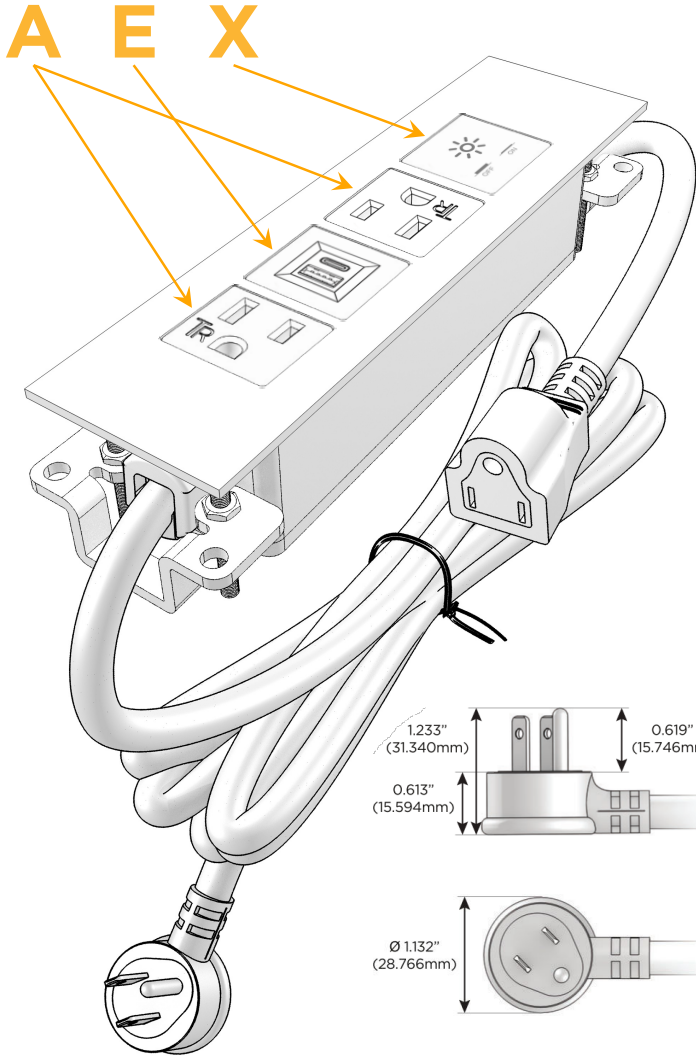

### Module/Port Options:

- A** Tamper Resistant AC Receptacle
- E** USB-A & USB-C (20W)
- M** Double USB-A (Fast Charging Ports - 18W)
- H** HDMI
- 6** CAT 6
- 12** RJ 12
- X** Switched AC
- Y** 3-Way Switch (Low Voltage)
- V** USB-C (45W High Speed Charging Port)
- S** USB-C (25W High Speed Charging Port)
- R** Switched AC (Rocker Switch)
- D** Dimmer Switch

### Plug:

Supplied with Low Profile Flat 45° Angle 120 VAC Plug

Optional Standard Straight 120 VAC Plug

Optional Straight 120 VAC Pass-through Plug

- CLEAN, COMPACT DESIGN
- STREAMLINED
- LOW PROFILE
- SIDE-EXITING CORDS
- PLUG & PLAY
- 6' AC CORD & PLUG (FLAT PLUG STANDARD)
- CUSTOMIZABLE CONFIGURATIONS AND FINISHES
- UL LISTED FOR MOUNTING IN FURNITURE
- 15A

## AC POWER & DATA CONNECTIVITY SOLUTION

M-POWER-4TRZ-AEAX-RZATP

Specs:

### Modules/Ports:

- A** Tamper Resistant AC Receptacle
- E** USB-A & USB-C (20W)
- X** Switched AC

Distributed by

Mormax Company, Inc.

8 Westchester Plaza

Elmsford, NY 10523

914-699-0101

sales@mormax.com