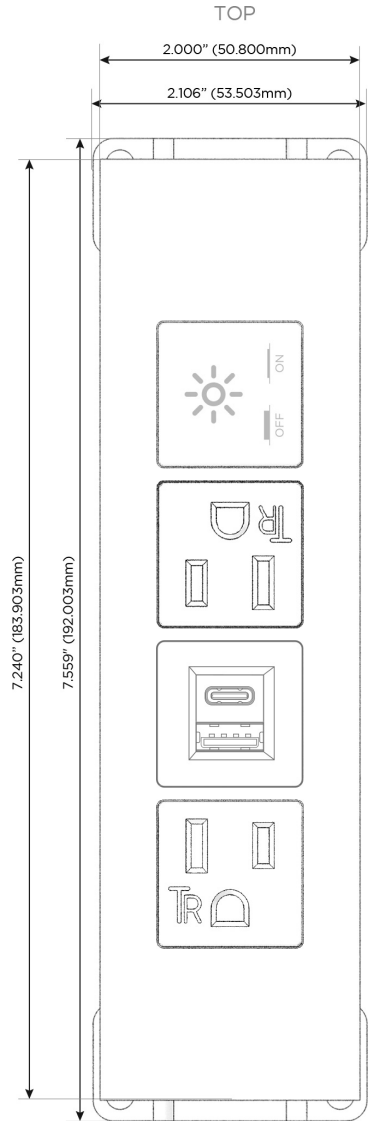

M-POWER-4T

AC POWER & DATA CONNECTIVITY SOLUTION

M-POWER-4TRZ-AEAX-RZATP

Specs:

Modules/Ports:

- **A** Tamper Resistant AC Receptacle
- **E** USB-A & USB-C (20W)
- **X** Switched AC

Distributed by

Mormax Company, Inc.

8 Westchester Plaza

Elmsford, NY 10523

914-699-0101

sales@mormax.com

mormax.com