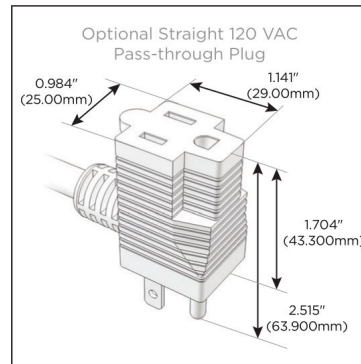

Plug:

Supplied with Low Profile Flat 45° Angle 120 VAC Plug

Optional Standard Straight 120 VAC Plug

Optional Straight 120 VAC Pass-through Plug

- CLEAN, COMPACT DESIGN
- STREAMLINED
- LOW PROFILE
- SIDE-EXITING CORDS
- PLUG & PLAY
- 6' AC CORD & PLUG (FLAT PLUG STANDARD)
- CUSTOMIZABLE CONFIGURATIONS AND FINISHES
- UL LISTED FOR MOUNTING IN FURNITURE
- 15A

M-POWER-4T

AC POWER & DATA CONNECTIVITY SOLUTION

M-POWER-4TRZ-AEAS-RZATP

Specs:

Modules/Ports:

- A** Tamper Resistant AC Receptacle
- E** USB-A & USB-C (20W)
- S** USB-C (25W High Speed Charging Port)

Distributed by