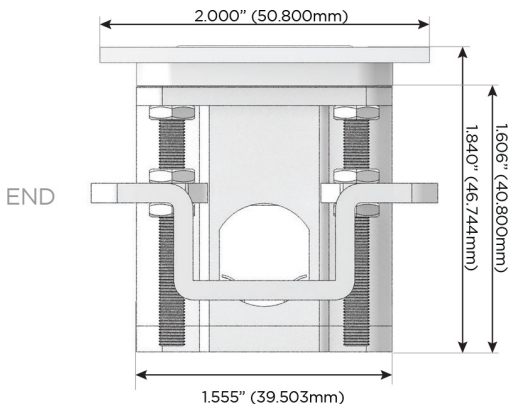

Plug:

Supplied with Low Profile Flat 45° Angle 120 VAC Plug

Optional Standard Straight 120 VAC Plug

Optional Straight 120 VAC Pass-through Plug

- CLEAN, COMPACT DESIGN
- STREAMLINED
- LOW PROFILE
- SIDE-EXITING CORDS
- PLUG & PLAY
- 6' AC CORD & PLUG (FLAT PLUG STANDARD)
- CUSTOMIZABLE CONFIGURATIONS AND FINISHES
- UL LISTED FOR MOUNTING IN FURNITURE
- 15A

M-POWER-4T

AC POWER & DATA CONNECTIVITY SOLUTION

M-POWER-4TRZ-AEAS-RZATP

Specs:

Modules/Ports:

- A** Tamper Resistant AC Receptacle
- E** USB-A & USB-C (20W)
- S** USB-C (25W High Speed Charging Port)

Distributed by