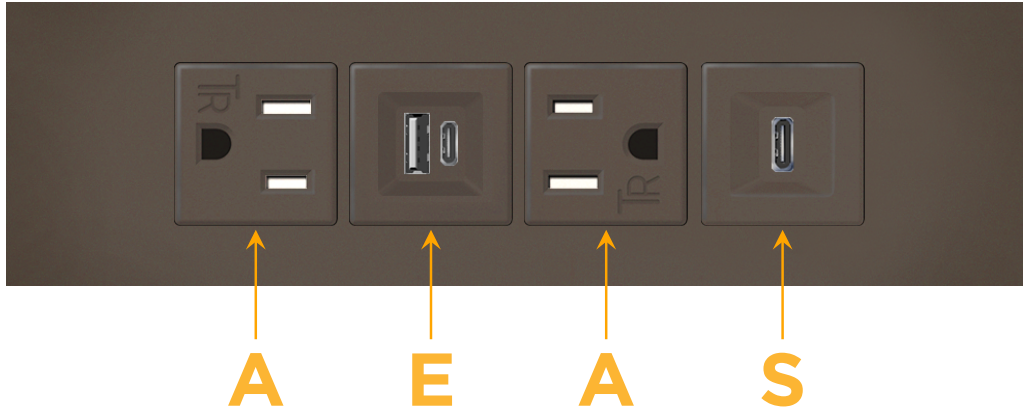

Trim Plate Finish: **UNICOLOR™ OIL RUBBED BRONZE (ABS)**

Custom Finishes Available

M-POWER-4TRZ-AEAS-RZATP

Features:

Module/Port Options:

- A** Tamper Resistant AC Receptacle
- E** USB-A & USB-C (20W)
- M** Double USB-A (Fast Charging Ports - 18W)
- H** HDMI
- 6** CAT 6
- 12** RJ 12
- X** Switched AC
- Y** 3-Way Switch (Low Voltage)
- V** USB-C (45W High Speed Charging Port)
- S** USB-C (25W High Speed Charging Port)
- R** Switched AC (Rocker Switch)
- D** Dimmer Switch

Plug:

Supplied with Low Profile Flat 45° Angle 120 VAC Plug

Optional Standard Straight 120 VAC Plug

Optional Straight 120 VAC Pass-through Plug

- CLEAN, COMPACT DESIGN
- STREAMLINED
- LOW PROFILE
- SIDE-EXITING CORDS
- PLUG & PLAY
- 6' AC CORD & PLUG (FLAT PLUG STANDARD)
- CUSTOMIZABLE CONFIGURATIONS AND FINISHES
- UL LISTED FOR MOUNTING IN FURNITURE
- 15A

M-POWER-4T

AC POWER & DATA CONNECTIVITY SOLUTION

M-POWER-4TRZ-AEAS-RZATP

Specs:

Modules/Ports:

- A** Tamper Resistant AC Receptacle
- E** USB-A & USB-C (20W)
- S** USB-C (25W High Speed Charging Port)

Distributed by