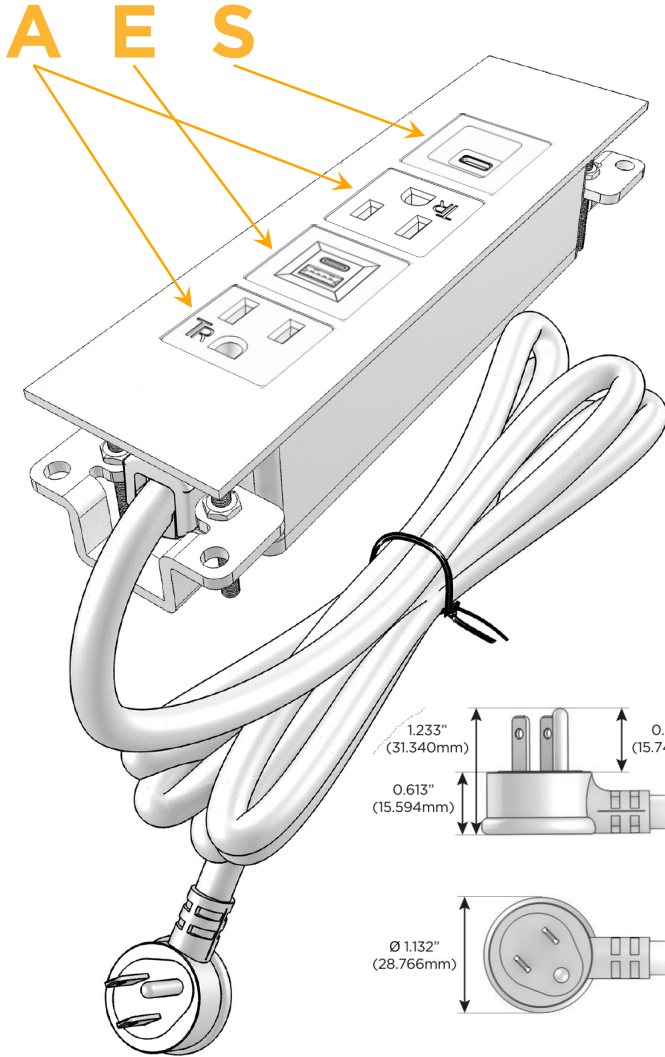

Trim Plate Finish: **UNICOLOR™ OIL RUBBED BRONZE (ABS)**

Custom Finishes Available

M-POWER-4TRZ-AEAS-RZATP

Features:

Module/Port Options:

- A** Tamper Resistant AC Receptacle
- E** USB-A & USB-C (20W)
- M** Double USB-A (Fast Charging Ports - 18W)
- H** HDMI
- 6** CAT 6
- 12** RJ 12
- X** Switched AC
- Y** 3-Way Switch (Low Voltage)
- V** USB-C (45W High Speed Charging Port)
- S** USB-C (25W High Speed Charging Port)
- R** Switched AC (Rocker Switch)
- D** Dimmer Switch

Plug:

Supplied with Low Profile Flat 45° Angle 120 VAC Plug

Optional Standard Straight 120 VAC Plug

Optional Straight 120 VAC Pass-through Plug

- CLEAN, COMPACT DESIGN
- STREAMLINED
- LOW PROFILE
- SIDE-EXITING CORDS
- PLUG & PLAY
- 6' AC CORD & PLUG (FLAT PLUG STANDARD)
- CUSTOMIZABLE CONFIGURATIONS AND FINISHES
- UL LISTED FOR MOUNTING IN FURNITURE
- 15A

M-POWER-4T

AC POWER & DATA CONNECTIVITY SOLUTION

M-POWER-4TRZ-AEAS-RZATP

Specs:

Modules/Ports:

- A** Tamper Resistant AC Receptacle
- E** USB-A & USB-C (20W)
- S** USB-C (25W High Speed Charging Port)

Distributed by