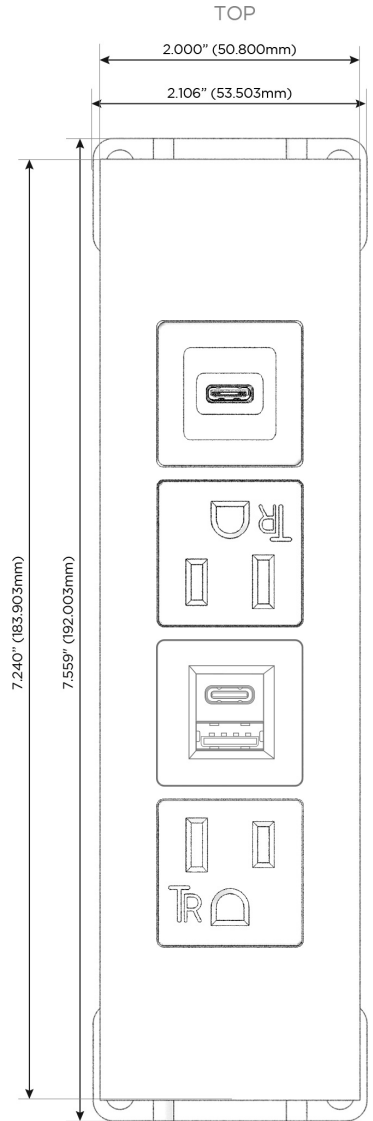

Trim Plate Finish: **UNICOLOR™ OIL RUBBED BRONZE (ABS)**

Custom Finishes Available

M-POWER-4TRZ-AEAS-RZATP

Features:

Module/Port Options:

- A** Tamper Resistant AC Receptacle
- E** USB-A & USB-C (20W)
- M** Double USB-A (Fast Charging Ports - 18W)
- H** HDMI
- 6** CAT 6
- 12** RJ 12
- X** Switched AC
- Y** 3-Way Switch (Low Voltage)
- V** USB-C (45W High Speed Charging Port)
- S** USB-C (25W High Speed Charging Port)
- R** Switched AC (Rocker Switch)
- D** Dimmer Switch

Plug:

Supplied with Low Profile Flat 45° Angle 120 VAC Plug

Optional Standard Straight 120 VAC Plug

Optional Straight 120 VAC Pass-through Plug

- CLEAN, COMPACT DESIGN
- STREAMLINED
- LOW PROFILE
- SIDE-EXITING CORDS
- PLUG & PLAY
- 6' AC CORD & PLUG (FLAT PLUG STANDARD)
- CUSTOMIZABLE CONFIGURATIONS AND FINISHES
- UL LISTED FOR MOUNTING IN FURNITURE
- 15A

M-POWER-4T

AC POWER & DATA CONNECTIVITY SOLUTION

M-POWER-4TRZ-AEAS-RZATP

Specs:

Modules/Ports:

- A** Tamper Resistant AC Receptacle
- E** USB-A & USB-C (20W)
- S** USB-C (25W High Speed Charging Port)

Distributed by