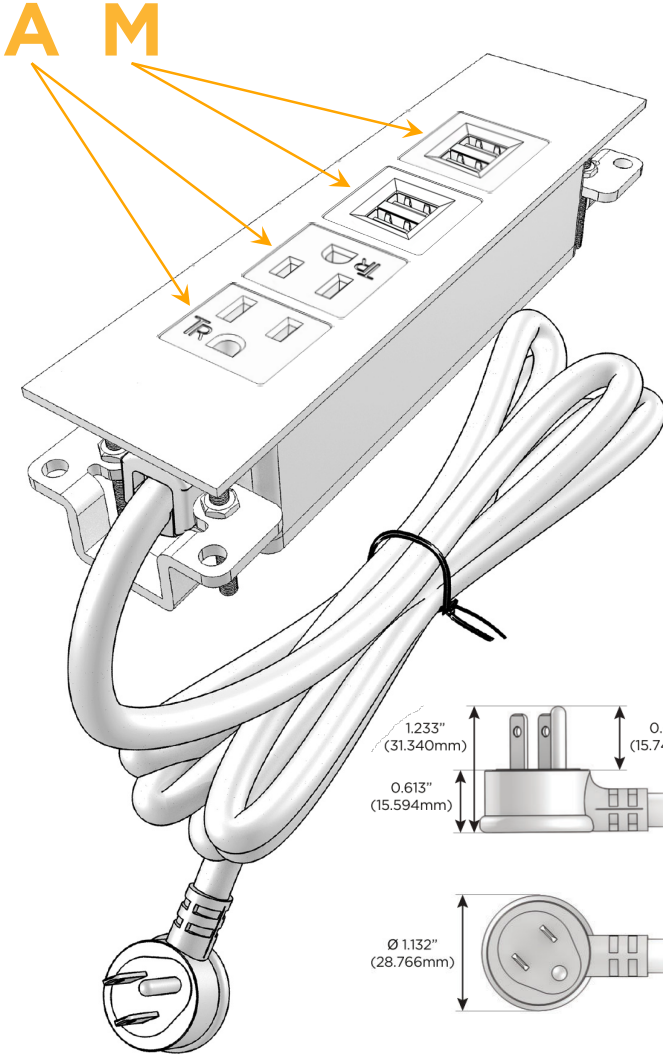

Trim Plate Finish: **UNICOLOR™ OIL RUBBED BRONZE (ABS)**

Custom Finishes Available

M-POWER-4TRZ-AAMM-RZATP

Features:

Module/Port Options:

- A** Tamper Resistant AC Receptacle
- E** USB-A & USB-C (20W)
- M** Double USB-A (Fast Charging Ports - 18W)
- H** HDMI
- 6** CAT 6
- 12** RJ 12
- X** Switched AC
- Y** 3-Way Switch (Low Voltage)
- V** USB-C (45W High Speed Charging Port)
- S** USB-C (25W High Speed Charging Port)
- R** Switched AC (Rocker Switch)
- D** Dimmer Switch

Plug:

Supplied with Low Profile Flat 45° Angle 120 VAC Plug

Optional Standard Straight 120 VAC Plug

Optional Straight 120 VAC Pass-through Plug

- CLEAN, COMPACT DESIGN
- STREAMLINED
- LOW PROFILE
- SIDE-EXITING CORDS
- PLUG & PLAY
- 6' AC CORD & PLUG (FLAT PLUG STANDARD)
- CUSTOMIZABLE CONFIGURATIONS AND FINISHES
- UL LISTED FOR MOUNTING IN FURNITURE
- 15A

M-POWER-4T

AC POWER & DATA CONNECTIVITY SOLUTION

M-POWER-4TRZ-AAMM-RZATP

Specs:

Modules/Ports:

- A** Tamper Resistant AC Receptacle
- M** Double USB-A (Fast Charging Ports - 18W)

Distributed by

Mormax Company, Inc.