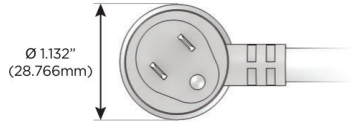

Plug:

Supplied with Low Profile Flat 45° Angle 120 VAC Plug

Optional Standard Straight 120 VAC Plug

Optional Straight 120 VAC Pass-through Plug

- CLEAN, COMPACT DESIGN
- STREAMLINED
- LOW PROFILE
- SIDE-EXITING CORDS
- PLUG & PLAY
- 6' AC CORD & PLUG (FLAT PLUG STANDARD)
- CUSTOMIZABLE CONFIGURATIONS AND FINISHES
- UL LISTED FOR MOUNTING IN FURNITURE
- 15A

M-POWER-4T

AC POWER & DATA CONNECTIVITY SOLUTION

M-POWER-4TRZ-AAMM-RZATP

Specs:

Modules/Ports:

- A** Tamper Resistant AC Receptacle
- M** Double USB-A (Fast Charging Ports - 18W)

Distributed by

Mormax Company, Inc.