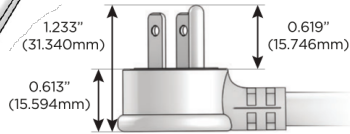

M-POWER-4T

AC POWER & DATA CONNECTIVITY SOLUTION

M-POWER-4TRZ-AAMM-RZATP

Specs:

Modules/Ports:

- A** Tamper Resistant AC Receptacle
- M** Double USB-A (Fast Charging Ports - 18W)

Distributed by

Mormax Company, Inc.