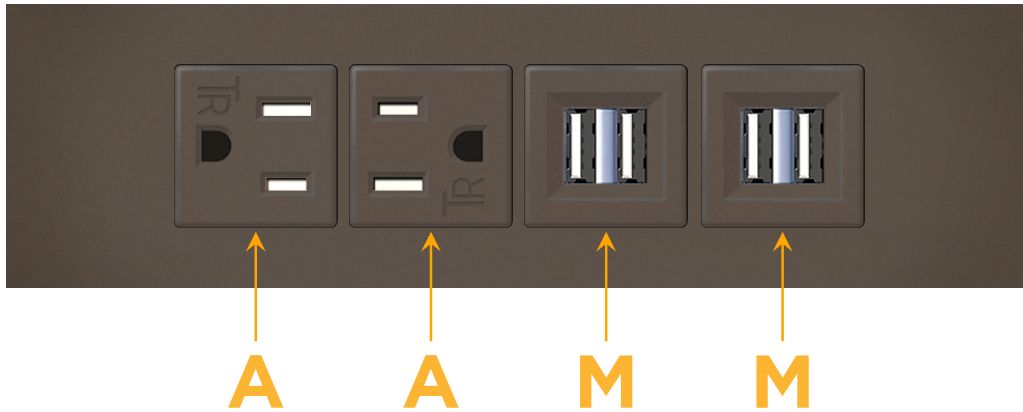

Trim Plate Finish: **UNICOLOR™ OIL RUBBED BRONZE (ABS)**

Custom Finishes Available

M-POWER-4TRZ-AAMM-RZATP

Features:

Module/Port Options:

- A** Tamper Resistant AC Receptacle
- E** USB-A & USB-C (20W)
- M** Double USB-A (Fast Charging Ports - 18W)
- H** HDMI
- 6** CAT 6
- 12** RJ 12
- X** Switched AC
- Y** 3-Way Switch (Low Voltage)
- V** USB-C (45W High Speed Charging Port)
- S** USB-C (25W High Speed Charging Port)
- R** Switched AC (Rocker Switch)
- D** Dimmer Switch

Plug:

Supplied with Low Profile Flat 45° Angle 120 VAC Plug

Optional Standard Straight 120 VAC Plug

Optional Straight 120 VAC Pass-through Plug

- CLEAN, COMPACT DESIGN
- STREAMLINED
- LOW PROFILE
- SIDE-EXITING CORDS
- PLUG & PLAY
- 6' AC CORD & PLUG (FLAT PLUG STANDARD)
- CUSTOMIZABLE CONFIGURATIONS AND FINISHES
- UL LISTED FOR MOUNTING IN FURNITURE
- 15A

M-POWER-4T

AC POWER & DATA CONNECTIVITY SOLUTION

M-POWER-4TRZ-AAMM-RZATP

Specs:

Modules/Ports:

- A** Tamper Resistant AC Receptacle
- M** Double USB-A (Fast Charging Ports - 18W)

Distributed by

Mormax Company, Inc.