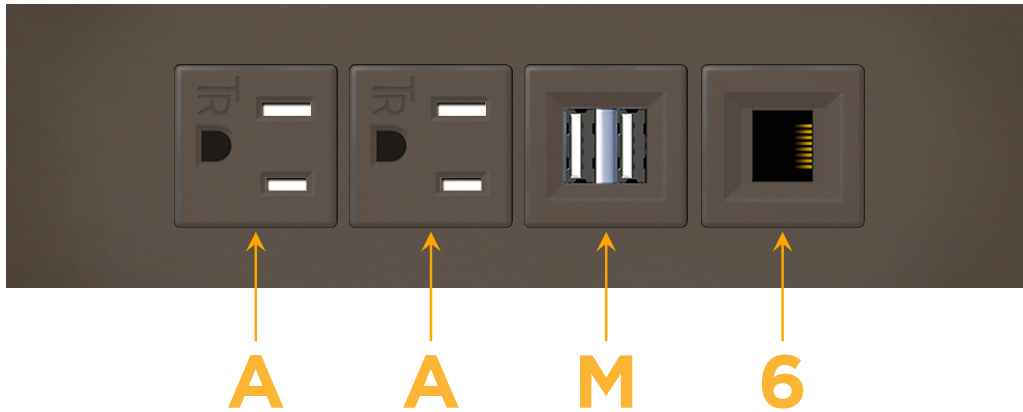

Trim Plate Finish: **UNICOLOR™ OIL RUBBED BRONZE (ABS)**

Custom Finishes Available

M-POWER-4TRZ-AAM6-RZATP

Features:

Module/Port Options:

- A** Tamper Resistant AC Receptacle
- E** USB-A & USB-C (20W)
- M** Double USB-A (Fast Charging Ports - 18W)
- H** HDMI
- 6** CAT 6
- 12** RJ 12
- X** Switched AC
- Y** 3-Way Switch (Low Voltage)
- V** USB-C (45W High Speed Charging Port)
- S** USB-C (25W High Speed Charging Port)
- R** Switched AC (Rocker Switch)
- D** Dimmer Switch

Plug:

Supplied with Low Profile Flat 45° Angle 120 VAC Plug

Optional Standard Straight 120 VAC Plug

Optional Straight 120 VAC Pass-through Plug

- CLEAN, COMPACT DESIGN
- STREAMLINED
- LOW PROFILE
- SIDE-EXITING CORDS
- PLUG & PLAY
- 6' AC CORD & PLUG (FLAT PLUG STANDARD)
- CUSTOMIZABLE CONFIGURATIONS AND FINISHES
- UL LISTED FOR MOUNTING IN FURNITURE
- 15A

M-POWER-4T

AC POWER & DATA CONNECTIVITY SOLUTION

M-POWER-4TRZ-AAM6-RZATP

Specs:

Modules/Ports:

- A** Tamper Resistant AC Receptacle
- M** Double USB-A (Fast Charging Ports - 18W)
- 6** CAT 6

A M 6

Distributed by