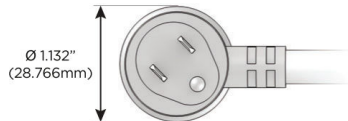

Plug:

Supplied with Low Profile Flat 45° Angle 120 VAC Plug

Optional Standard Straight 120 VAC Plug

Optional Straight 120 VAC Pass-through Plug

- CLEAN, COMPACT DESIGN
- STREAMLINED
- LOW PROFILE
- SIDE-EXITING CORDS
- PLUG & PLAY
- 6' AC CORD & PLUG (FLAT PLUG STANDARD)
- CUSTOMIZABLE CONFIGURATIONS AND FINISHES
- UL LISTED FOR MOUNTING IN FURNITURE
- 15A

M-POWER-4T

AC POWER & DATA CONNECTIVITY SOLUTION

M-POWER-4TRZ-AAM6-RZATP

Specs:

Modules/Ports:

- A** Tamper Resistant AC Receptacle
- M** Double USB-A (Fast Charging Ports - 18W)
- 6** CAT 6

A M 6

Distributed by