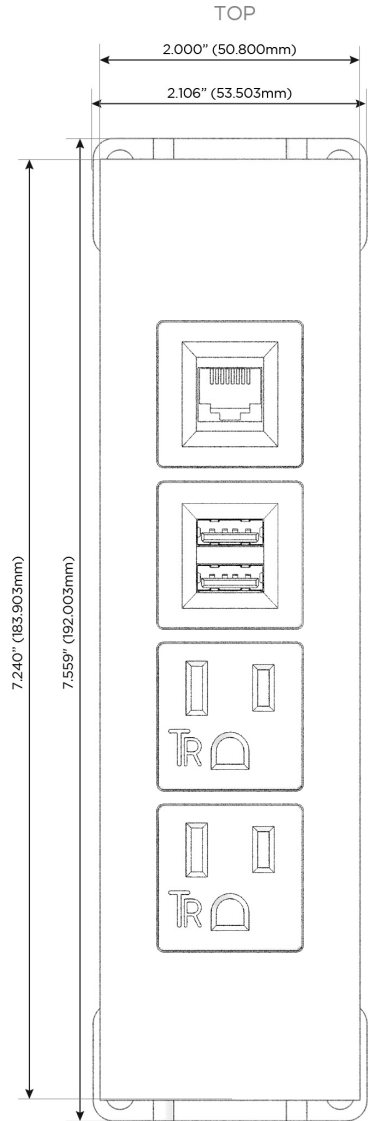

Trim Plate Finish: **UNICOLOR™ OIL RUBBED BRONZE (ABS)**

Custom Finishes Available

M-POWER-4TRZ-AAM6-RZATP

Features:

Module/Port Options:

- A** Tamper Resistant AC Receptacle
- E** USB-A & USB-C (20W)
- M** Double USB-A (Fast Charging Ports - 18W)
- H** HDMI
- 6** CAT 6
- 12** RJ 12
- X** Switched AC
- Y** 3-Way Switch (Low Voltage)
- V** USB-C (45W High Speed Charging Port)
- S** USB-C (25W High Speed Charging Port)
- R** Switched AC (Rocker Switch)
- D** Dimmer Switch

Plug:

Supplied with Low Profile Flat 45° Angle 120 VAC Plug

Optional Standard Straight 120 VAC Plug

Optional Straight 120 VAC Pass-through Plug

- CLEAN, COMPACT DESIGN
- STREAMLINED
- LOW PROFILE
- SIDE-EXITING CORDS
- PLUG & PLAY
- 6' AC CORD & PLUG (FLAT PLUG STANDARD)
- CUSTOMIZABLE CONFIGURATIONS AND FINISHES
- UL LISTED FOR MOUNTING IN FURNITURE
- 15A

M-POWER-4T

AC POWER & DATA CONNECTIVITY SOLUTION

M-POWER-4TRZ-AAM6-RZATP

Specs:

Modules/Ports:

- A** Tamper Resistant AC Receptacle
- M** Double USB-A (Fast Charging Ports - 18W)
- 6** CAT 6

A M 6

Distributed by