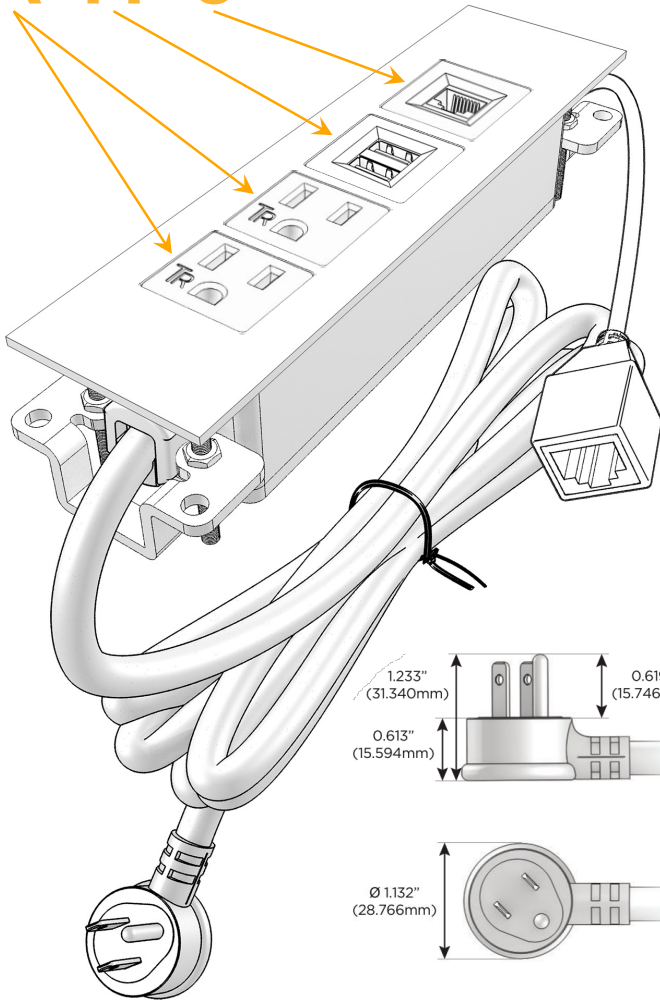

Trim Plate Finish: **UNICOLOR™ OIL RUBBED BRONZE (ABS)**

Custom Finishes Available

M-POWER-4TRZ-AAM6-RZATP

Features:

Module/Port Options:

- A** Tamper Resistant AC Receptacle
- E** USB-A & USB-C (20W)
- M** Double USB-A (Fast Charging Ports - 18W)
- H** HDMI
- 6** CAT 6
- 12** RJ 12
- X** Switched AC
- Y** 3-Way Switch (Low Voltage)
- V** USB-C (45W High Speed Charging Port)
- S** USB-C (25W High Speed Charging Port)
- R** Switched AC (Rocker Switch)
- D** Dimmer Switch

Plug:

Supplied with Low Profile Flat 45° Angle 120 VAC Plug

Optional Standard Straight 120 VAC Plug

Optional Straight 120 VAC Pass-through Plug

- CLEAN, COMPACT DESIGN
- STREAMLINED
- LOW PROFILE
- SIDE-EXITING CORDS
- PLUG & PLAY
- 6' AC CORD & PLUG (FLAT PLUG STANDARD)
- CUSTOMIZABLE CONFIGURATIONS AND FINISHES
- UL LISTED FOR MOUNTING IN FURNITURE
- 15A

M-POWER-4T

AC POWER & DATA CONNECTIVITY SOLUTION

M-POWER-4TRZ-AAM6-RZATP

Specs:

Modules/Ports:

- A** Tamper Resistant AC Receptacle
- M** Double USB-A (Fast Charging Ports - 18W)
- 6** CAT 6

A M 6

Distributed by