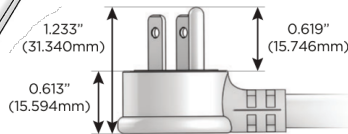

M-POWER-4T

AC POWER & DATA CONNECTIVITY SOLUTION

M-POWER-4TRZ-AAM6-RZATP

Specs:

Modules/Ports:

- A** Tamper Resistant AC Receptacle
- M** Double USB-A (Fast Charging Ports - 18W)
- 6** CAT 6

A M 6

Distributed by