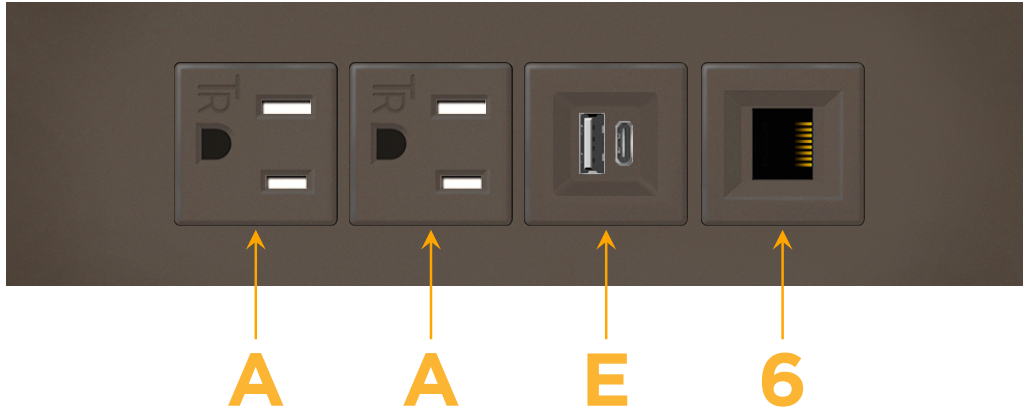

M-POWER-4T

AC POWER & DATA CONNECTIVITY SOLUTION

M-POWER-4TRZ-AAE6-RZATP

Distributed by

Mormax Company, Inc.

8 Westchester Plaza

Elmsford, NY 10523

914-699-0101

sales@mormax.com

mormax.com

Metro Light & Power's line of power & data solutions offers sophisticated design elements combined with greater ease of installation. Streamlined and low-profile, enhanced by side-exiting cords, our outlets advance the industry with their cutting edge look and feel. We believe flexibility is key, and we provide a variety of mounting options, including the ability to mount in limited spaces. Our outlets are available in many finishes and configurations, in addition to a custom color and finish capability for our clients.

Trim Plate Finish: **UNICOLOR™ OIL RUBBED BRONZE (ABS)**

Custom Finishes Available

M-POWER-4TRZ-AAE6-RZATP

Features:

Module/Port Options:

- **A** Tamper Resistant AC Receptacle
- **E** USB-A & USB-C (20W)
- **M** Double USB-A (Fast Charging Ports - 18W)
- **H** HDMI
- **6** CAT 6
- **12** RJ 12
- **X** Switched AC
- **Y** 3-Way Switch (Low Voltage)
- **V** USB-C (45W High Speed Charging Port)
- **S** USB-C (25W High Speed Charging Port)
- **R** Switched AC (Rocker Switch)
- **D** Dimmer Switch

Plug:

Supplied with Low Profile Flat 45° Angle 120 VAC Plug

Optional Standard Straight 120 VAC Plug

Optional Straight 120 VAC Pass-through Plug

- CLEAN, COMPACT DESIGN
- STREAMLINED
- LOW PROFILE
- SIDE-EXITING CORDS
- PLUG & PLAY
- 6' AC CORD & PLUG (FLAT PLUG STANDARD)
- CUSTOMIZABLE CONFIGURATIONS AND FINISHES
- UL LISTED FOR MOUNTING IN FURNITURE
- 15A