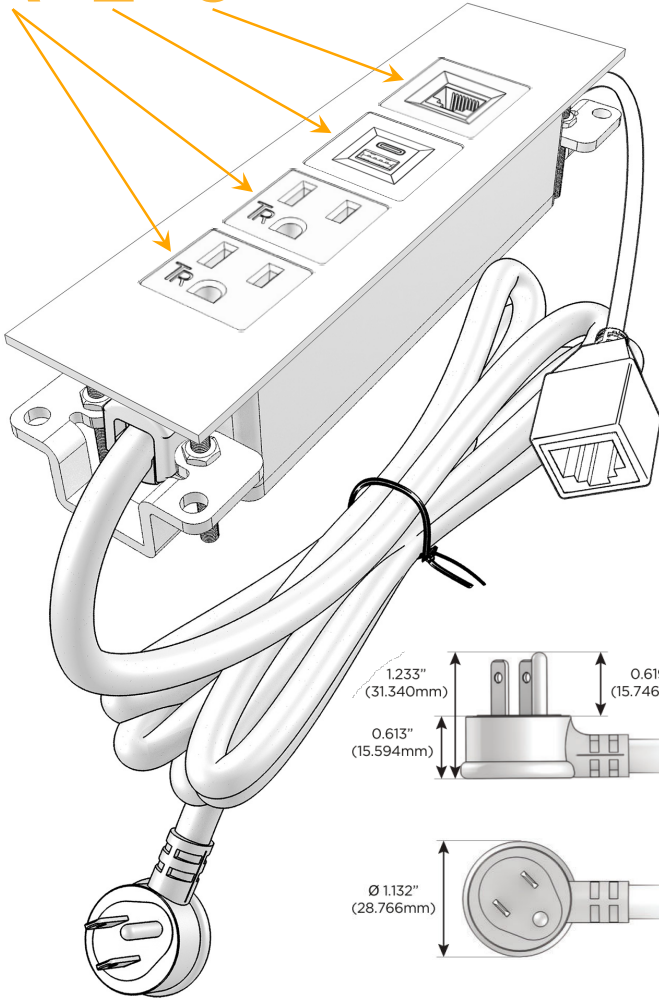

M-POWER-4T

AC POWER & DATA CONNECTIVITY SOLUTION

M-POWER-4TRZ-AAE6-RZATP

Specs:

Modules/Ports:

- **A** Tamper Resistant AC Receptacle
- **E** USB-A & USB-C (20W)
- **6** CAT 6

A E 6