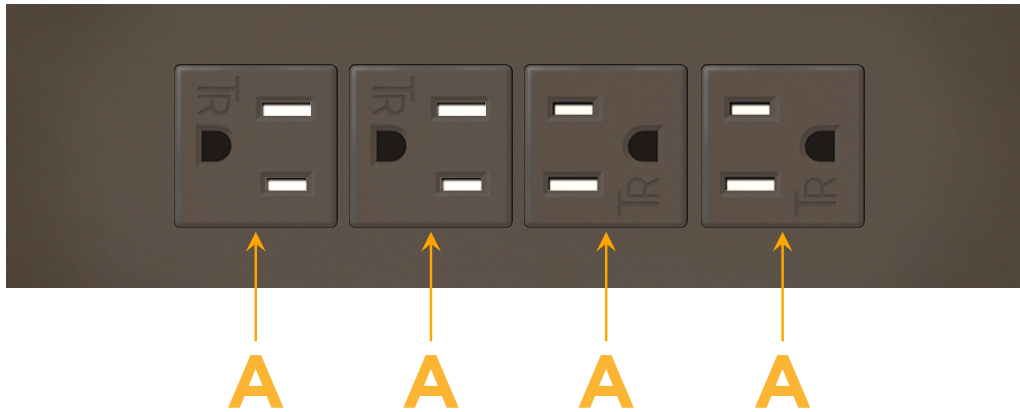

M-POWER-4T

AC POWER & DATA CONNECTIVITY SOLUTION

M-POWER-4TRZ-AAAA-RZATP

Distributed by

Mormax Company, Inc.

8 Westchester Plaza

Elmsford, NY 10523

914-699-0101

sales@mormax.com

mormax.com

Metro Light & Power's line of power & data solutions offers sophisticated design elements combined with greater ease of installation. Streamlined and low-profile, enhanced by side-exiting cords, our outlets advance the industry with their cutting edge look and feel. We believe flexibility is key, and we provide a variety of mounting options, including the ability to mount in limited spaces. Our outlets are available in many finishes and configurations, in addition to a custom color and finish capability for our clients.

Trim Plate Finish: UNICOLOR™ OIL RUBBED BRONZE (ABS)

Custom Finishes Available

M-POWER-4TRZ-AAAA-RZATP

Features:

Module/Port Options:

- **A** Tamper Resistant AC Receptacle
- **E** USB-A & USB-C (20W)
- **M** Double USB-A (Fast Charging Ports - 18W)
- **H** HDMI
- **6** CAT 6
- **12** RJ 12
- **X** Switched AC
- **Y** 3-Way Switch (Low Voltage)
- **V** USB-C (45W High Speed Charging Port)
- **S** USB-C (25W High Speed Charging Port)
- **R** Switched AC (Rocker Switch)
- **D** Dimmer Switch

Plug:

Supplied with Low Profile Flat 45° Angle 120 VAC Plug

Optional Standard Straight 120 VAC Plug

Optional Straight 120 VAC Pass-through Plug

- CLEAN, COMPACT DESIGN
- STREAMLINED
- LOW PROFILE
- SIDE-EXITING CORDS
- PLUG & PLAY
- 6' AC CORD & PLUG (FLAT PLUG STANDARD)
- CUSTOMIZABLE CONFIGURATIONS AND FINISHES
- UL LISTED FOR MOUNTING IN FURNITURE
- 15A