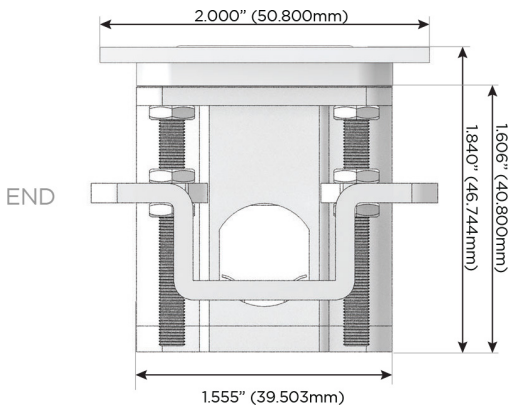

Plug:

Supplied with Low Profile Flat 45° Angle 120 VAC Plug

Optional Standard Straight 120 VAC Plug

Optional Straight 120 VAC Pass-through Plug

- CLEAN, COMPACT DESIGN
- STREAMLINED
- LOW PROFILE
- SIDE-EXITING CORDS
- PLUG & PLAY
- 6' AC CORD & PLUG (FLAT PLUG STANDARD)
- CUSTOMIZABLE CONFIGURATIONS AND FINISHES
- UL LISTED FOR MOUNTING IN FURNITURE
- 15A

M-POWER-4T

AC POWER & DATA CONNECTIVITY SOLUTION

M-POWER-4TRZ-AA66-RZATP

Specs:

Modules/Ports:

A Tamper Resistant AC Receptacle

6 CAT 6

Distributed by