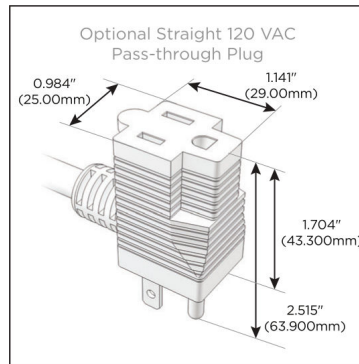

Plug:

Supplied with Low Profile Flat 45° Angle 120 VAC Plug

Optional Standard Straight 120 VAC Plug

Optional Straight 120 VAC Pass-through Plug

- CLEAN, COMPACT DESIGN
- STREAMLINED
- LOW PROFILE
- SIDE-EXITING CORDS
- PLUG & PLAY
- 6' AC CORD & PLUG (FLAT PLUG STANDARD)
- CUSTOMIZABLE CONFIGURATIONS AND FINISHES
- UL LISTED FOR MOUNTING IN FURNITURE
- 15A

M-POWER-4T

AC POWER & DATA CONNECTIVITY SOLUTION

M-POWER-4TRZ-AA66-RZATP

Specs:

Modules/Ports:

A Tamper Resistant AC Receptacle

6 CAT 6

Distributed by