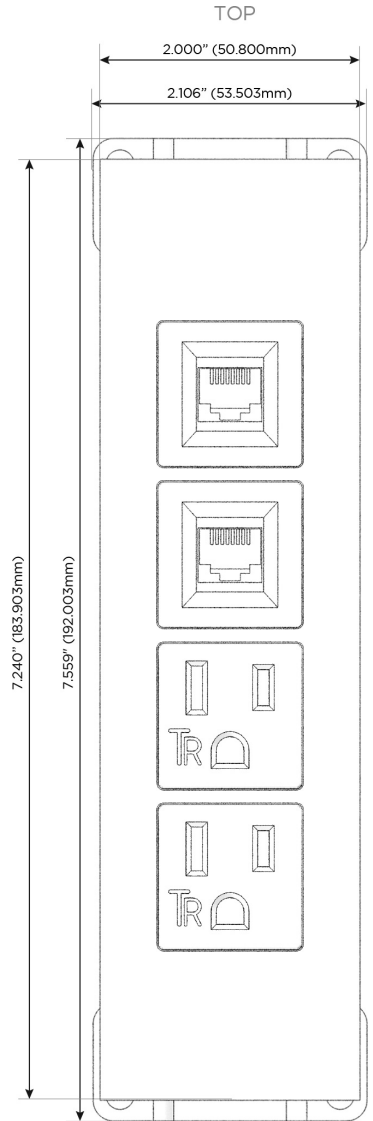

Trim Plate Finish: **UNICOLOR™ OIL RUBBED BRONZE (ABS)**

Custom Finishes Available

M-POWER-4TRZ-AA66-RZATP

Features:

Module/Port Options:

- A** Tamper Resistant AC Receptacle
- E** USB-A & USB-C (20W)
- M** Double USB-A (Fast Charging Ports - 18W)
- H** HDMI
- 6** CAT 6
- 12** RJ 12
- X** Switched AC
- Y** 3-Way Switch (Low Voltage)
- V** USB-C (45W High Speed Charging Port)
- S** USB-C (25W High Speed Charging Port)
- R** Switched AC (Rocker Switch)
- D** Dimmer Switch

Plug:

Supplied with Low Profile Flat 45° Angle 120 VAC Plug

Optional Standard Straight 120 VAC Plug

Optional Straight 120 VAC Pass-through Plug

- CLEAN, COMPACT DESIGN
- STREAMLINED
- LOW PROFILE
- SIDE-EXITING CORDS
- PLUG & PLAY
- 6' AC CORD & PLUG (FLAT PLUG STANDARD)
- CUSTOMIZABLE CONFIGURATIONS AND FINISHES
- UL LISTED FOR MOUNTING IN FURNITURE
- 15A

M-POWER-4T

AC POWER & DATA CONNECTIVITY SOLUTION

M-POWER-4TRZ-AA66-RZATP

Specs:

Modules/Ports:

A Tamper Resistant AC Receptacle

6 CAT 6

Distributed by