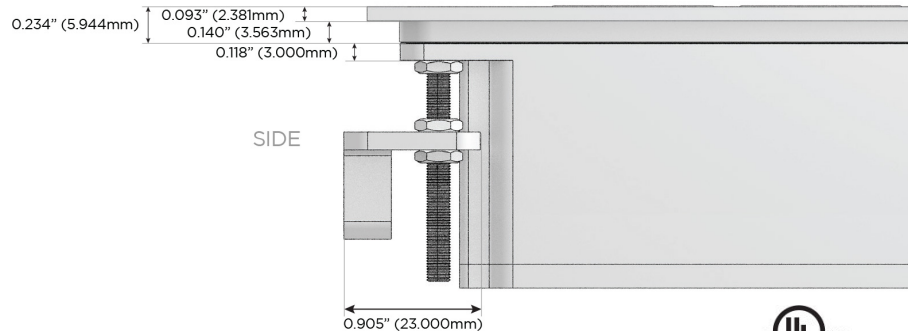

M-POWER-4T

AC POWER & DATA CONNECTIVITY SOLUTION

M-POWER-4TRZ-AA66-RZATP

Specs:

Modules/Ports:

A Tamper Resistant AC Receptacle

6 CAT 6

Distributed by