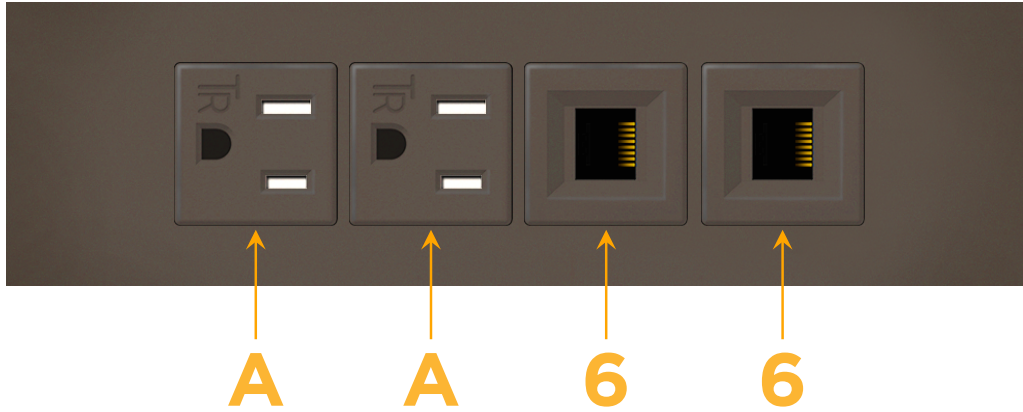

Trim Plate Finish: **UNICOLOR™ OIL RUBBED BRONZE (ABS)**

Custom Finishes Available

M-POWER-4TRZ-AA66-RZATP

Features:

Module/Port Options:

- A** Tamper Resistant AC Receptacle
- E** USB-A & USB-C (20W)
- M** Double USB-A (Fast Charging Ports - 18W)
- H** HDMI
- 6** CAT 6
- 12** RJ 12
- X** Switched AC
- Y** 3-Way Switch (Low Voltage)
- V** USB-C (45W High Speed Charging Port)
- S** USB-C (25W High Speed Charging Port)
- R** Switched AC (Rocker Switch)
- D** Dimmer Switch

Plug:

Supplied with Low Profile Flat 45° Angle 120 VAC Plug

Optional Standard Straight 120 VAC Plug

Optional Straight 120 VAC Pass-through Plug

- CLEAN, COMPACT DESIGN
- STREAMLINED
- LOW PROFILE
- SIDE-EXITING CORDS
- PLUG & PLAY
- 6' AC CORD & PLUG (FLAT PLUG STANDARD)
- CUSTOMIZABLE CONFIGURATIONS AND FINISHES
- UL LISTED FOR MOUNTING IN FURNITURE
- 15A

M-POWER-4T

AC POWER & DATA CONNECTIVITY SOLUTION

M-POWER-4TRZ-AA66-RZATP

Specs:

Modules/Ports:

A Tamper Resistant AC Receptacle

6 CAT 6

Distributed by