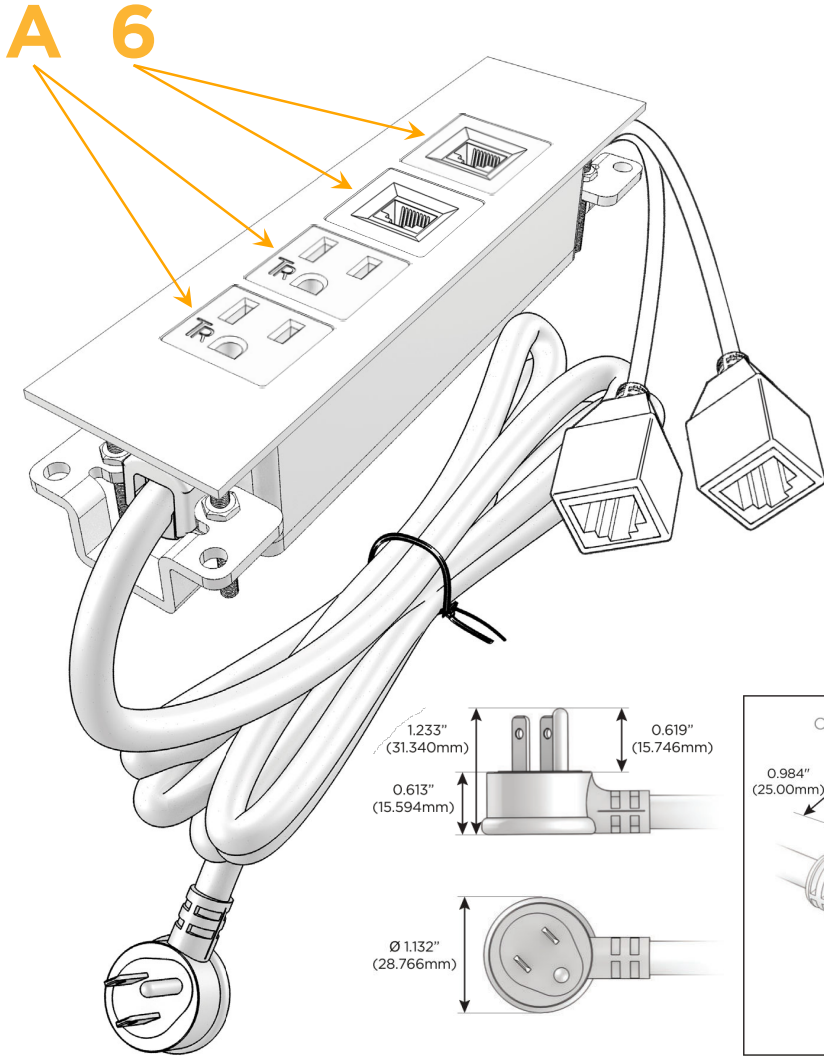

Trim Plate Finish: **UNICOLOR™ OIL RUBBED BRONZE (ABS)**

Custom Finishes Available

M-POWER-4TRZ-AA66-RZATP

Features:

Module/Port Options:

- A** Tamper Resistant AC Receptacle
- E** USB-A & USB-C (20W)
- M** Double USB-A (Fast Charging Ports - 18W)
- H** HDMI
- 6** CAT 6
- 12** RJ 12
- X** Switched AC
- Y** 3-Way Switch (Low Voltage)
- V** USB-C (45W High Speed Charging Port)
- S** USB-C (25W High Speed Charging Port)
- R** Switched AC (Rocker Switch)
- D** Dimmer Switch

Plug:

Supplied with Low Profile Flat 45° Angle 120 VAC Plug

Optional Standard Straight 120 VAC Plug

Optional Straight 120 VAC Pass-through Plug

- CLEAN, COMPACT DESIGN
- STREAMLINED
- LOW PROFILE
- SIDE-EXITING CORDS
- PLUG & PLAY
- 6' AC CORD & PLUG (FLAT PLUG STANDARD)
- CUSTOMIZABLE CONFIGURATIONS AND FINISHES
- UL LISTED FOR MOUNTING IN FURNITURE
- 15A

M-POWER-4T

AC POWER & DATA CONNECTIVITY SOLUTION

M-POWER-4TRZ-AA66-RZATP

Specs:

Modules/Ports:

A Tamper Resistant AC Receptacle

6 CAT 6

Distributed by