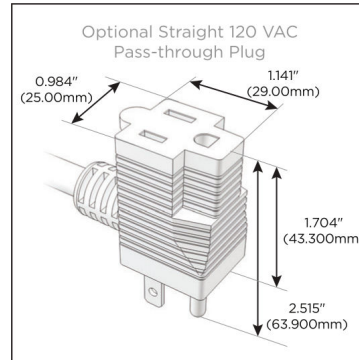

M-POWER-4T

AC POWER & DATA CONNECTIVITY SOLUTION

M-POWER-4TM2-XAM6-M2ATP

Specs:

Modules/Ports:

- **X** Switched AC
- **A** Tamper Resistant AC Receptacle
- **M** Double USB-A (Fast Charging Ports - 18W)
- **6** CAT 6

X A M 6

Distributed by

Mormax Company, Inc.

8 Westchester Plaza

Elmsford, NY 10523

914-699-0101

sales@mormax.com

mormax.com