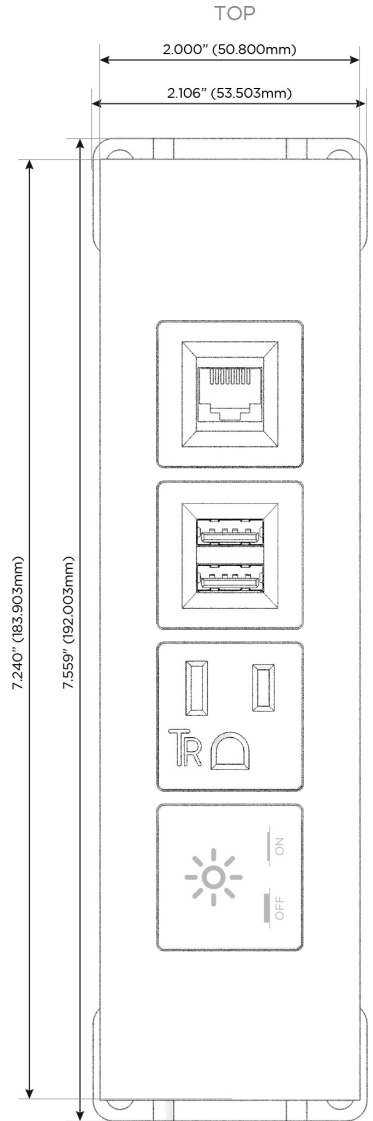

M-POWER-4T

AC POWER & DATA CONNECTIVITY SOLUTION

M-POWER-4TM2-XAM6-M2ATP

Specs:

Modules/Ports:

- **X** Switched AC
- **A** Tamper Resistant AC Receptacle
- **M** Double USB-A (Fast Charging Ports - 18W)
- **6** CAT 6

X A M 6

Distributed by

Mormax Company, Inc.

8 Westchester Plaza

Elmsford, NY 10523

914-699-0101

sales@mormax.com

mormax.com