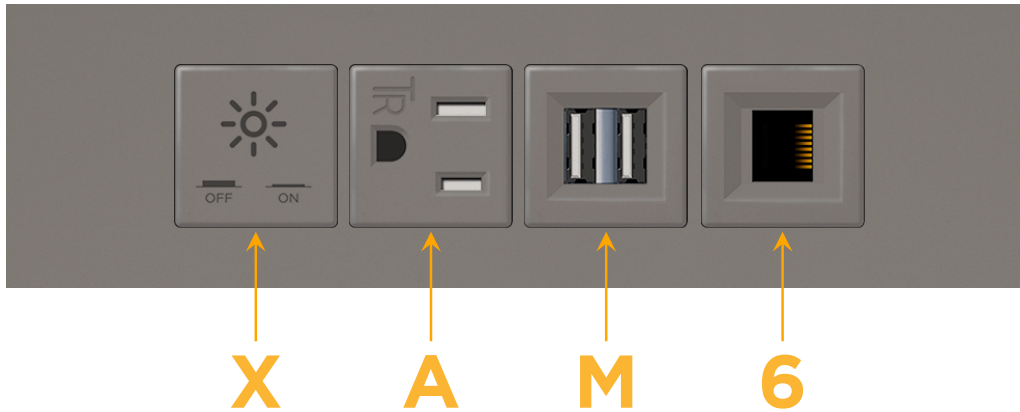

M-POWER-4T

AC POWER & DATA CONNECTIVITY SOLUTION

M-POWER-4TM2-XAM6-M2ATP

Distributed by

Mormax Company, Inc.

8 Westchester Plaza

Elmsford, NY 10523

914-699-0101

sales@mormax.com

mormax.com

Metro Light & Power's line of power & data solutions offers sophisticated design elements combined with greater ease of installation. Streamlined and low-profile, enhanced by side-exiting cords, our outlets advance the industry with their cutting edge look and feel. We believe flexibility is key, and we provide a variety of mounting options, including the ability to mount in limited spaces. Our outlets are available in many finishes and configurations, in addition to a custom color and finish capability for our clients.

Trim Plate Finish: **UNICOLOR™ MAGNESIUM (ABS)**

Custom Finishes Available

M-POWER-4TM2-XAM6-M2ATP

Features:

Module/Port Options:

- **A** Tamper Resistant AC Receptacle
- **E** USB-A & USB-C (20W)
- **M** Double USB-A (Fast Charging Ports - 18W)
- **H** HDMI
- **6** CAT 6
- **12** RJ 12
- **X** Switched AC
- **Y** 3-Way Switch (Low Voltage)
- **V** USB-C (45W High Speed Charging Port)
- **S** USB-C (25W High Speed Charging Port)
- **R** Switched AC (Rocker Switch)
- **D** Dimmer Switch

Plug:

Supplied with Low Profile Flat 45° Angle 120 VAC Plug

Optional Standard Straight 120 VAC Plug

Optional Straight 120 VAC Pass-through Plug

- CLEAN, COMPACT DESIGN
- STREAMLINED
- LOW PROFILE
- SIDE-EXITING CORDS
- PLUG & PLAY
- 6' AC CORD & PLUG (FLAT PLUG STANDARD)
- CUSTOMIZABLE CONFIGURATIONS AND FINISHES
- UL LISTED FOR MOUNTING IN FURNITURE
- 15A