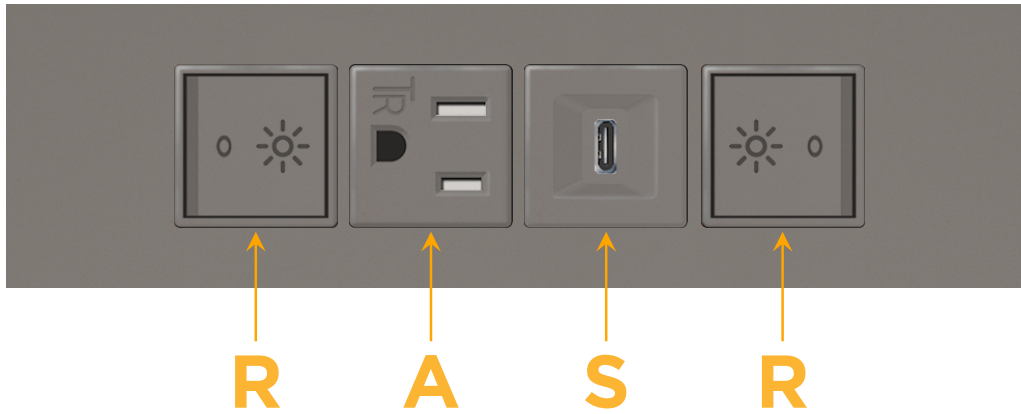

M-POWER-4T

AC POWER & DATA CONNECTIVITY SOLUTION

M-POWER-4TM2-RASR-M2ATP

Distributed by

Mormax Company, Inc.

8 Westchester Plaza

Elmsford, NY 10523

914-699-0101

sales@mormax.com

mormax.com

Metro Light & Power's line of power & data solutions offers sophisticated design elements combined with greater ease of installation. Streamlined and low-profile, enhanced by side-exiting cords, our outlets advance the industry with their cutting edge look and feel. We believe flexibility is key, and we provide a variety of mounting options, including the ability to mount in limited spaces. Our outlets are available in many finishes and configurations, in addition to a custom color and finish capability for our clients.

Trim Plate Finish: **UNICOLOR™ MAGNESIUM (ABS)**

Custom Finishes Available

M-POWER-4TM2-RASR-M2ATP

Features:

Module/Port Options:

- **A** Tamper Resistant AC Receptacle
- **E** USB-A & USB-C (20W)
- **M** Double USB-A (Fast Charging Ports - 18W)
- **H** HDMI
- **6** CAT 6
- **12** RJ 12
- **X** Switched AC
- **Y** 3-Way Switch (Low Voltage)
- **V** USB-C (45W High Speed Charging Port)
- **S** USB-C (25W High Speed Charging Port)
- **R** Switched AC (Rocker Switch)
- **D** Dimmer Switch

Plug:

Supplied with Low Profile Flat 45° Angle 120 VAC Plug

Optional Standard Straight 120 VAC Plug

Optional Straight 120 VAC Pass-through Plug

- CLEAN, COMPACT DESIGN
- STREAMLINED
- LOW PROFILE
- SIDE-EXITING CORDS
- PLUG & PLAY
- 6' AC CORD & PLUG (FLAT PLUG STANDARD)
- CUSTOMIZABLE CONFIGURATIONS AND FINISHES
- UL LISTED FOR MOUNTING IN FURNITURE
- 15A