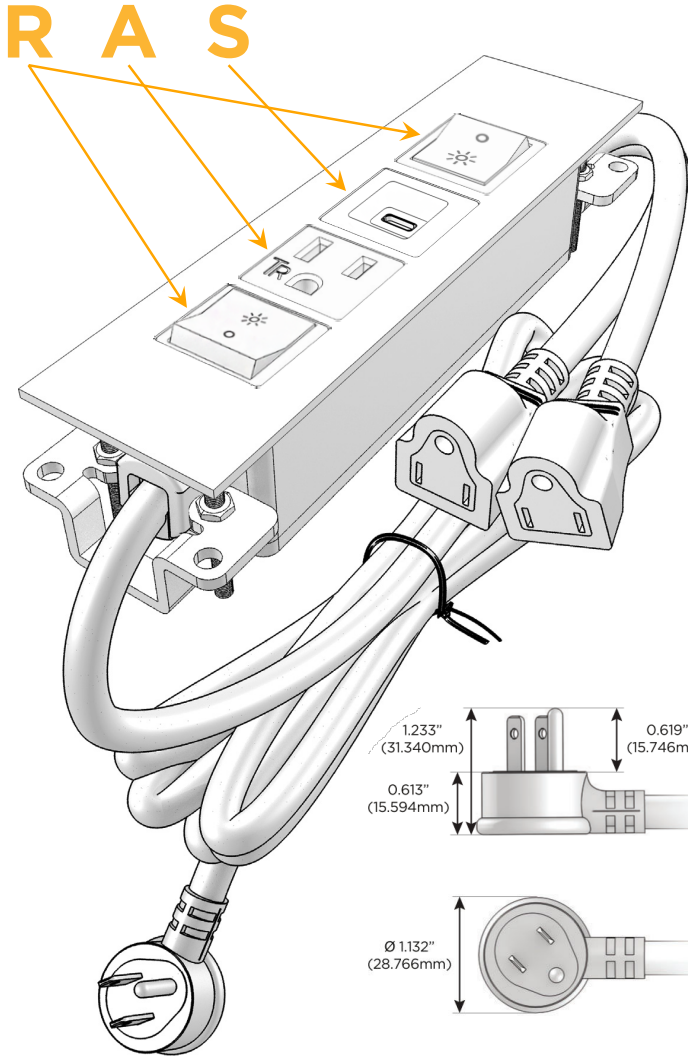

### Module/Port Options:

- A** Tamper Resistant AC Receptacle
- E** USB-A & USB-C (20W)
- M** Double USB-A (Fast Charging Ports - 18W)
- H** HDMI
- 6** CAT 6
- 12** RJ 12
- X** Switched AC
- Y** 3-Way Switch (Low Voltage)
- V** USB-C (45W High Speed Charging Port)
- S** USB-C (25W High Speed Charging Port)
- R** Switched AC (Rocker Switch)
- D** Dimmer Switch

### Plug:

Supplied with Low Profile Flat 45° Angle 120 VAC Plug

Optional Standard Straight 120 VAC Plug

Optional Straight 120 VAC Pass-through Plug

- CLEAN, COMPACT DESIGN
- STREAMLINED
- LOW PROFILE
- SIDE-EXITING CORDS
- PLUG & PLAY
- 6' AC CORD & PLUG (FLAT PLUG STANDARD)
- CUSTOMIZABLE CONFIGURATIONS AND FINISHES
- UL LISTED FOR MOUNTING IN FURNITURE
- 15A

## AC POWER & DATA CONNECTIVITY SOLUTION

M-POWER-4TM2-RASR-M2ATP

Specs:

### Modules/Ports:

- R** Switched AC (Rocker Switch)
- A** Tamper Resistant AC Receptacle
- S** USB-C (25W High Speed Charging Port)

Distributed by

Mormax Company, Inc.

8 Westchester Plaza

Elmsford, NY 10523