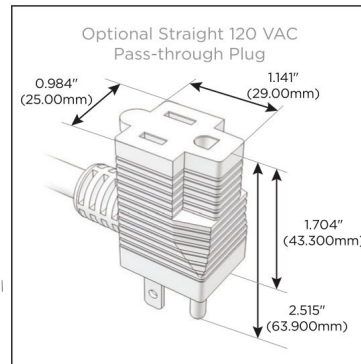

M-POWER-4T

AC POWER & DATA CONNECTIVITY SOLUTION

M-POWER-4TM2-RASR-M2ATP

Specs:

Modules/Ports:

- **R** Switched AC (Rocker Switch)
- **A** Tamper Resistant AC Receptacle
- **S** USB-C (25W High Speed Charging Port)

Distributed by

Mormax Company, Inc.

8 Westchester Plaza

Elmsford, NY 10523

914-699-0101

sales@mormax.com

mormax.com