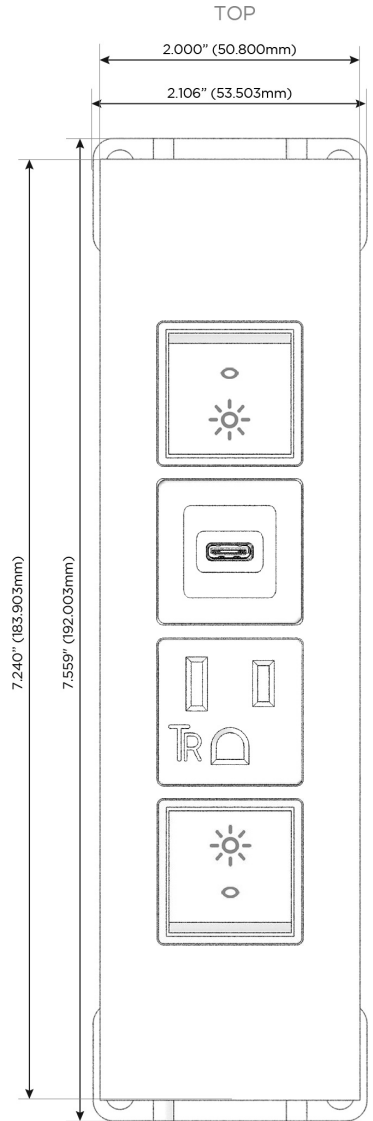

M-POWER-4T

AC POWER & DATA CONNECTIVITY SOLUTION

M-POWER-4TM2-RASR-M2ATP

Specs:

Modules/Ports:

- **R** Switched AC (Rocker Switch)
- **A** Tamper Resistant AC Receptacle
- **S** USB-C (25W High Speed Charging Port)

Distributed by

Mormax Company, Inc.

8 Westchester Plaza

Elmsford, NY 10523

914-699-0101

sales@mormax.com

mormax.com