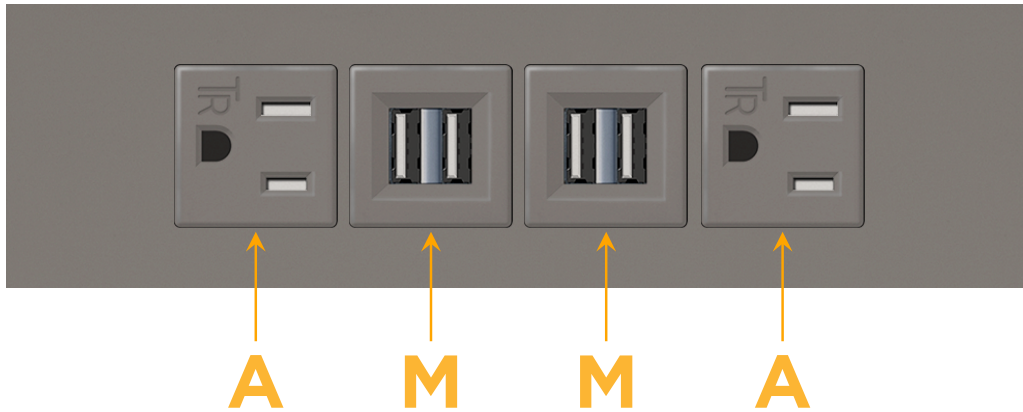

M-POWER-4T

AC POWER & DATA CONNECTIVITY SOLUTION

M-POWER-4TM2-AMMA-M2ATP

Distributed by

Mormax Company, Inc.

8 Westchester Plaza

Elmsford, NY 10523

914-699-0101

sales@mormax.com

mormax.com

Metro Light & Power's line of power & data solutions offers sophisticated design elements combined with greater ease of installation. Streamlined and low-profile, enhanced by side-exiting cords, our outlets advance the industry with their cutting edge look and feel. We believe flexibility is key, and we provide a variety of mounting options, including the ability to mount in limited spaces. Our outlets are available in many finishes and configurations, in addition to a custom color and finish capability for our clients.

Trim Plate Finish: UNICOLOR™ MAGNESIUM (ABS)

Custom Finishes Available

M-POWER-4TM2-AMMA-M2ATP

Features:

Module/Port Options:

- **A** Tamper Resistant AC Receptacle
- **E** USB-A & USB-C (20W)
- **M** Double USB-A (Fast Charging Ports - 18W)
- **H** HDMI
- **6** CAT 6
- **12** RJ 12
- **X** Switched AC
- **Y** 3-Way Switch (Low Voltage)
- **V** USB-C (45W High Speed Charging Port)
- **S** USB-C (25W High Speed Charging Port)
- **R** Switched AC (Rocker Switch)
- **D** Dimmer Switch

Plug:

Supplied with Low Profile Flat 45° Angle 120 VAC Plug

Optional Standard Straight 120 VAC Plug

Optional Straight 120 VAC Pass-through Plug

- CLEAN, COMPACT DESIGN
- STREAMLINED
- LOW PROFILE
- SIDE-EXITING CORDS
- PLUG & PLAY
- 6' AC CORD & PLUG (FLAT PLUG STANDARD)
- CUSTOMIZABLE CONFIGURATIONS AND FINISHES
- UL LISTED FOR MOUNTING IN FURNITURE
- 15A