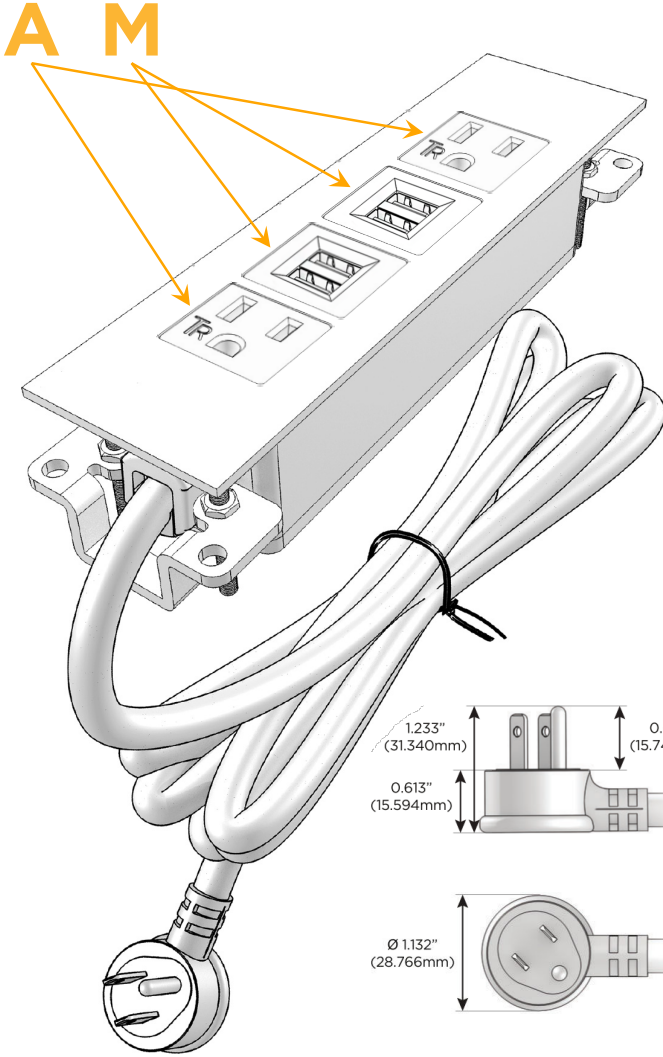

##### Module/Port Options:

- A** Tamper Resistant AC Receptacle
- E** USB-A & USB-C (20W)
- M** Double USB-A (Fast Charging Ports - 18W)
- H** HDMI
- 6** CAT 6
- 12** RJ 12
- X** Switched AC
- Y** 3-Way Switch (Low Voltage)
- V** USB-C (45W High Speed Charging Port)
- S** USB-C (25W High Speed Charging Port)
- R** Switched AC (Rocker Switch)
- D** Dimmer Switch

##### Plug:

Supplied with Low Profile Flat 45° Angle 120 VAC Plug

Optional Standard Straight 120 VAC Plug

Optional Straight 120 VAC Pass-through Plug

- CLEAN, COMPACT DESIGN
- STREAMLINED
- LOW PROFILE
- SIDE-EXITING CORDS
- PLUG & PLAY
- 6' AC CORD & PLUG (FLAT PLUG STANDARD)
- CUSTOMIZABLE CONFIGURATIONS AND FINISHES
- UL LISTED FOR MOUNTING IN FURNITURE
- 15A

## AC POWER & DATA CONNECTIVITY SOLUTION

M-POWER-4TM2-AMMA-M2ATP

Specs:

### Modules/Ports:

- A** Tamper Resistant AC Receptacle
- M** Double USB-A (Fast Charging Ports - 18W)

Distributed by

Mormax Company, Inc.

8 Westchester Plaza

Elmsford, NY 10523

914-699-0101

sales@mormax.com