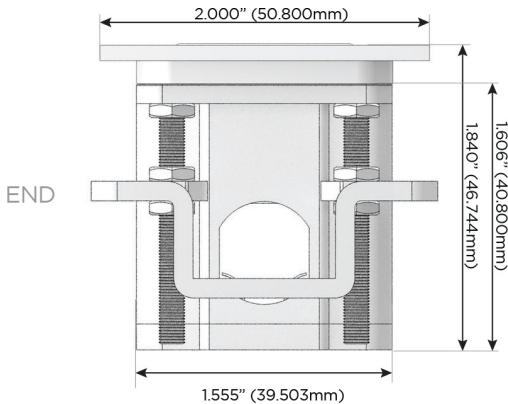

M-POWER-4T

AC POWER & DATA CONNECTIVITY SOLUTION

M-POWER-4TM2-AMAX-M2ATP

Specs:

Modules/Ports:

- **A** Tamper Resistant AC Receptacle
- **M** Double USB-A (Fast Charging Ports - 18W)
- **X** Switched AC

A M X

Distributed by

Mormax Company, Inc.

8 Westchester Plaza

Elmsford, NY 10523

914-699-0101

sales@mormax.com

mormax.com