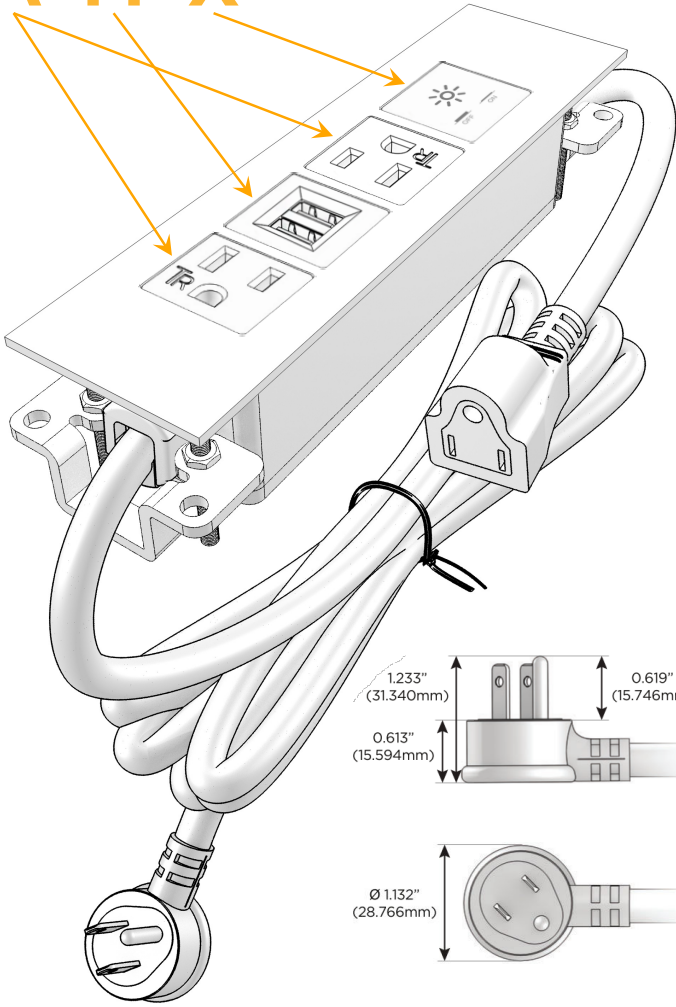

M-POWER-4T

AC POWER & DATA CONNECTIVITY SOLUTION

M-POWER-4TM2-AMAX-M2ATP

Specs:

Modules/Ports:

- **A** Tamper Resistant AC Receptacle
- **M** Double USB-A (Fast Charging Ports - 18W)
- **X** Switched AC

A M X

Distributed by

Mormax Company, Inc.

8 Westchester Plaza

Elmsford, NY 10523

914-699-0101

sales@mormax.com

mormax.com