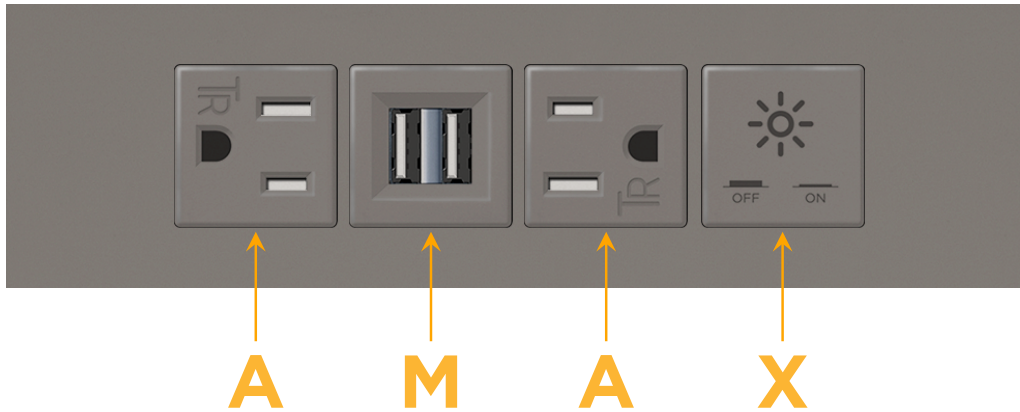

M-POWER-4T

AC POWER & DATA CONNECTIVITY SOLUTION

M-POWER-4TM2-AMAX-M2ATP

Distributed by

Mormax Company, Inc.

8 Westchester Plaza

Elmsford, NY 10523

914-699-0101

sales@mormax.com

mormax.com

Metro Light & Power's line of power & data solutions offers sophisticated design elements combined with greater ease of installation. Streamlined and low-profile, enhanced by side-exiting cords, our outlets advance the industry with their cutting edge look and feel. We believe flexibility is key, and we provide a variety of mounting options, including the ability to mount in limited spaces. Our outlets are available in many finishes and configurations, in addition to a custom color and finish capability for our clients.

Trim Plate Finish: UNICOLOR™ MAGNESIUM (ABS)

Custom Finishes Available

M-POWER-4TM2-AMAX-M2ATP

Features:

Module/Port Options:

- **A** Tamper Resistant AC Receptacle
- **E** USB-A & USB-C (20W)
- **M** Double USB-A (Fast Charging Ports - 18W)
- **H** HDMI
- **6** CAT 6
- **12** RJ 12
- **X** Switched AC
- **Y** 3-Way Switch (Low Voltage)
- **V** USB-C (45W High Speed Charging Port)
- **S** USB-C (25W High Speed Charging Port)
- **R** Switched AC (Rocker Switch)
- **D** Dimmer Switch

Plug:

Supplied with Low Profile Flat 45° Angle 120 VAC Plug

Optional Standard Straight 120 VAC Plug

Optional Straight 120 VAC Pass-through Plug

- CLEAN, COMPACT DESIGN
- STREAMLINED
- LOW PROFILE
- SIDE-EXITING CORDS
- PLUG & PLAY
- 6' AC CORD & PLUG (FLAT PLUG STANDARD)
- CUSTOMIZABLE CONFIGURATIONS AND FINISHES
- UL LISTED FOR MOUNTING IN FURNITURE
- 15A