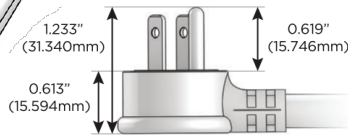

M-POWER-4T

AC POWER & DATA CONNECTIVITY SOLUTION

M-POWER-4TM2-AAMM-M2ATP

Specs:

Modules/Ports:

- **A** Tamper Resistant AC Receptacle
- **M** Double USB-A (Fast Charging Ports - 18W)