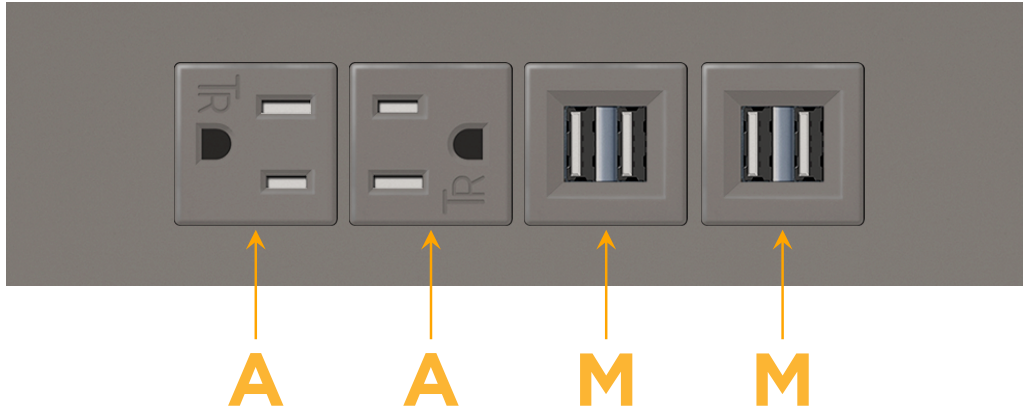

M-POWER-4T

AC POWER & DATA CONNECTIVITY SOLUTION

M-POWER-4TM2-AAMM-M2ATP

Distributed by

Mormax Company, Inc.

8 Westchester Plaza

Elmsford, NY 10523

914-699-0101

sales@mormax.com

mormax.com

Metro Light & Power's line of power & data solutions offers sophisticated design elements combined with greater ease of installation. Streamlined and low-profile, enhanced by side-exiting cords, our outlets advance the industry with their cutting edge look and feel. We believe flexibility is key, and we provide a variety of mounting options, including the ability to mount in limited spaces. Our outlets are available in many finishes and configurations, in addition to a custom color and finish capability for our clients.

Trim Plate Finish: UNICOLOR™ MAGNESIUM (ABS)

Custom Finishes Available

M-POWER-4TM2-AAMM-M2ATP

Features:

Module/Port Options:

- **A** Tamper Resistant AC Receptacle
- **E** USB-A & USB-C (20W)
- **M** Double USB-A (Fast Charging Ports - 18W)
- **H** HDMI
- **6** CAT 6
- **12** RJ 12
- **X** Switched AC
- **Y** 3-Way Switch (Low Voltage)
- **V** USB-C (45W High Speed Charging Port)
- **S** USB-C (25W High Speed Charging Port)
- **R** Switched AC (Rocker Switch)
- **D** Dimmer Switch

Plug:

Supplied with Low Profile Flat 45° Angle 120 VAC Plug

Optional Standard Straight 120 VAC Plug

Optional Straight 120 VAC Pass-through Plug

- CLEAN, COMPACT DESIGN
- STREAMLINED
- LOW PROFILE
- SIDE-EXITING CORDS
- PLUG & PLAY
- 6' AC CORD & PLUG (FLAT PLUG STANDARD)
- CUSTOMIZABLE CONFIGURATIONS AND FINISHES
- UL LISTED FOR MOUNTING IN FURNITURE
- 15A