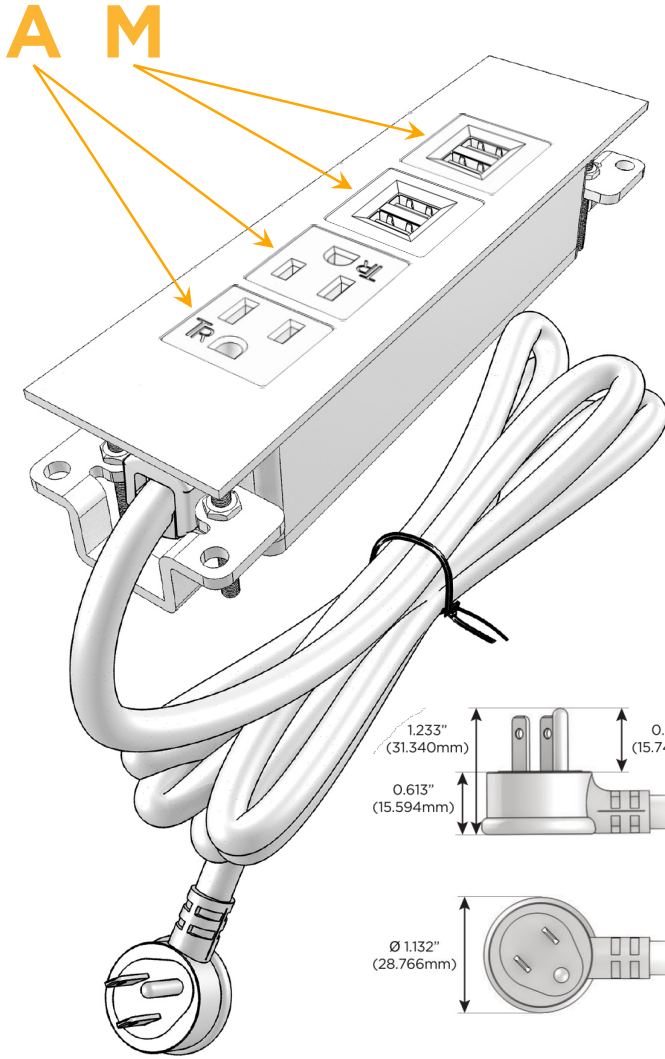

##### Module/Port Options:

- A** Tamper Resistant AC Receptacle
- E** USB-A & USB-C (20W)
- M** Double USB-A (Fast Charging Ports - 18W)
- H** HDMI
- 6** CAT 6
- 12** RJ 12
- X** Switched AC
- Y** 3-Way Switch (Low Voltage)
- V** USB-C (45W High Speed Charging Port)
- S** USB-C (25W High Speed Charging Port)
- R** Switched AC (Rocker Switch)
- D** Dimmer Switch

##### Plug:

Supplied with Low Profile Flat 45° Angle 120 VAC Plug

Optional Standard Straight 120 VAC Plug

Optional Straight 120 VAC Pass-through Plug

- CLEAN, COMPACT DESIGN
- STREAMLINED
- LOW PROFILE
- SIDE-EXITING CORDS
- PLUG & PLAY
- 6' AC CORD & PLUG (FLAT PLUG STANDARD)
- CUSTOMIZABLE CONFIGURATIONS AND FINISHES
- UL LISTED FOR MOUNTING IN FURNITURE
- 15A

## AC POWER & DATA CONNECTIVITY SOLUTION

M-POWER-4TM2-AAMM-M2ATP

Specs:

### Modules/Ports:

- A** Tamper Resistant AC Receptacle
- M** Double USB-A (Fast Charging Ports - 18W)

Distributed by

Mormax Company, Inc.

8 Westchester Plaza

Elmsford, NY 10523

914-699-0101

sales@mormax.com