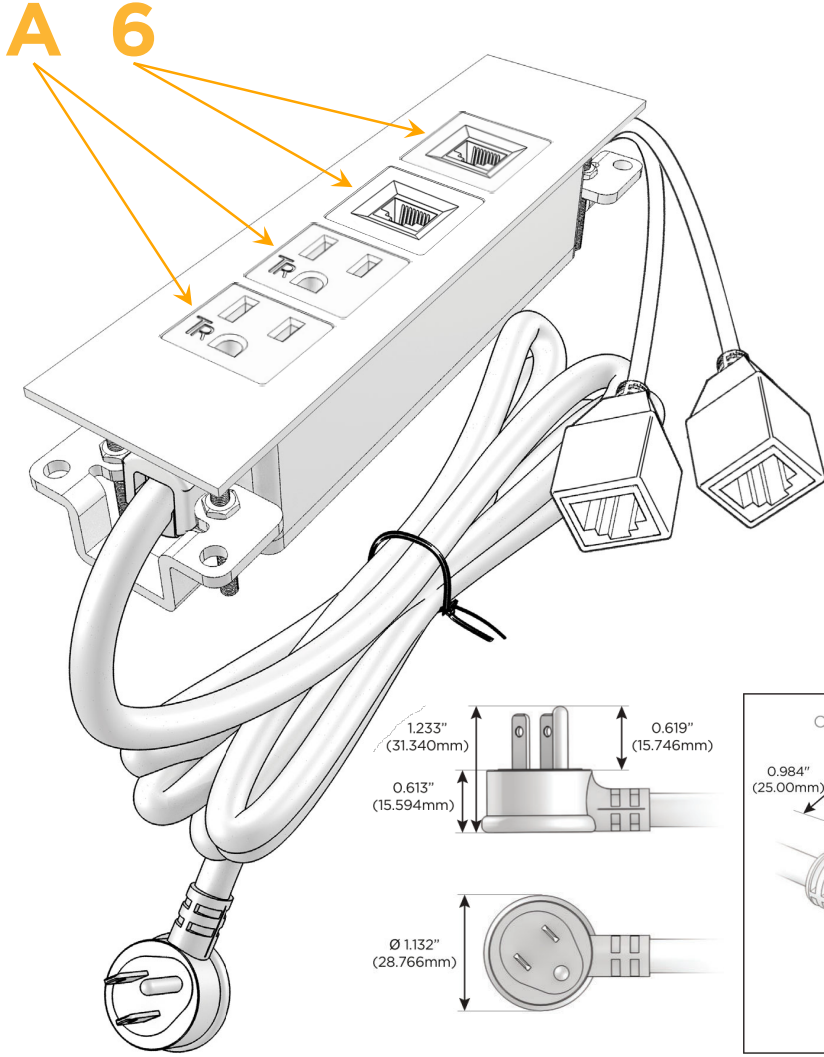

Trim Plate Finish: **UNICOLOR™ MAGNESIUM (ABS)**

Custom Finishes Available

M-POWER-4TM2-AA66-M2ATP

Features:

Module/Port Options:

- A** Tamper Resistant AC Receptacle
- E** USB-A & USB-C (20W)
- M** Double USB-A (Fast Charging Ports - 18W)
- H** HDMI
- 6** CAT 6
- 12** RJ 12
- X** Switched AC
- Y** 3-Way Switch (Low Voltage)
- V** USB-C (45W High Speed Charging Port)
- S** USB-C (25W High Speed Charging Port)
- R** Switched AC (Rocker Switch)
- D** Dimmer Switch

Plug:

Supplied with Low Profile Flat 45° Angle 120 VAC Plug

Optional Standard Straight 120 VAC Plug

Optional Straight 120 VAC Pass-through Plug

- CLEAN, COMPACT DESIGN
- STREAMLINED
- LOW PROFILE
- SIDE-EXITING CORDS
- PLUG & PLAY
- 6' AC CORD & PLUG (FLAT PLUG STANDARD)
- CUSTOMIZABLE CONFIGURATIONS AND FINISHES
- UL LISTED FOR MOUNTING IN FURNITURE
- 15A

M-POWER-4T

AC POWER & DATA CONNECTIVITY SOLUTION

M-POWER-4TM2-AA66-M2ATP

Specs:

Modules/Ports:

- A Tamper Resistant AC Receptacle
- 6 CAT 6

Distributed by

Mormax Company, Inc.