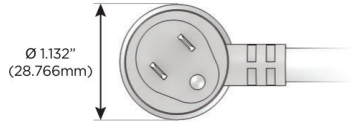

Plug:

Supplied with Low Profile Flat 45° Angle 120 VAC Plug

Optional Standard Straight 120 VAC Plug

Optional Straight 120 VAC Pass-through Plug

- CLEAN, COMPACT DESIGN
- STREAMLINED
- LOW PROFILE
- SIDE-EXITING CORDS
- PLUG & PLAY
- 6' AC CORD & PLUG (FLAT PLUG STANDARD)
- CUSTOMIZABLE CONFIGURATIONS AND FINISHES
- UL LISTED FOR MOUNTING IN FURNITURE
- 15A

M-POWER-4T

AC POWER & DATA CONNECTIVITY SOLUTION

M-POWER-4TM2-AA66-M2ATP

Specs:

Modules/Ports:

- A Tamper Resistant AC Receptacle
- 6 CAT 6

Distributed by

Mormax Company, Inc.