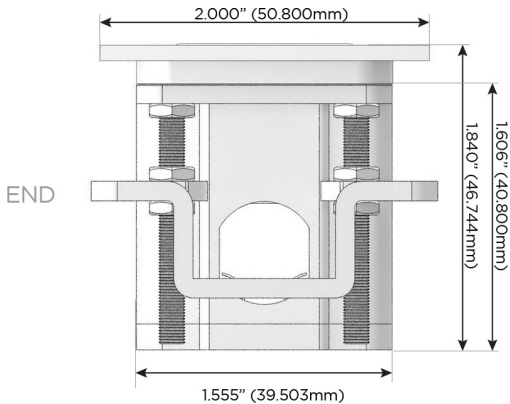

Plug:

Supplied with Low Profile Flat 45° Angle 120 VAC Plug

Optional Standard Straight 120 VAC Plug

Optional Straight 120 VAC Pass-through Plug

- CLEAN, COMPACT DESIGN
- STREAMLINED
- LOW PROFILE
- SIDE-EXITING CORDS
- PLUG & PLAY
- 6' AC CORD & PLUG (FLAT PLUG STANDARD)
- CUSTOMIZABLE CONFIGURATIONS AND FINISHES
- UL LISTED FOR MOUNTING IN FURNITURE
- 15A

M-POWER-4T

AC POWER & DATA CONNECTIVITY SOLUTION

M-POWER-4TM2-AA66-M2ATP

Specs:

Modules/Ports:

- A Tamper Resistant AC Receptacle
- 6 CAT 6

Distributed by

Mormax Company, Inc.