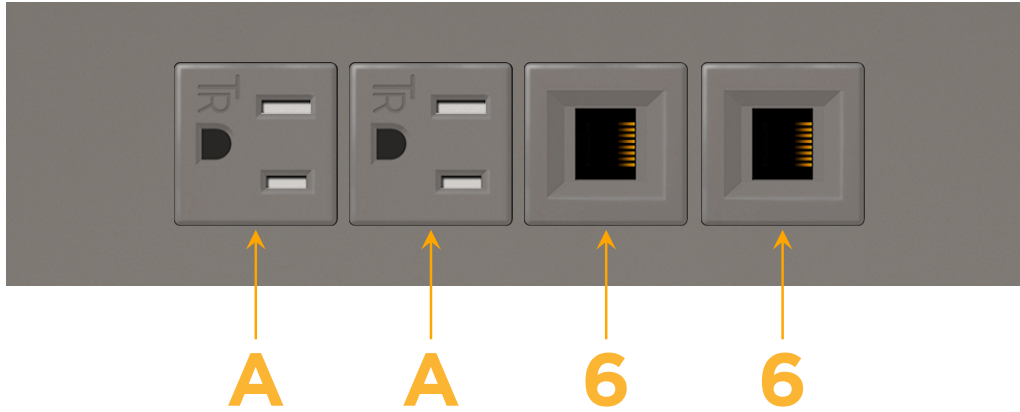

Trim Plate Finish: **UNICOLOR™ MAGNESIUM (ABS)**

Custom Finishes Available

M-POWER-4TM2-AA66-M2ATP

Features:

Module/Port Options:

- A** Tamper Resistant AC Receptacle
- E** USB-A & USB-C (20W)
- M** Double USB-A (Fast Charging Ports - 18W)
- H** HDMI
- 6** CAT 6
- 12** RJ 12
- X** Switched AC
- Y** 3-Way Switch (Low Voltage)
- V** USB-C (45W High Speed Charging Port)
- S** USB-C (25W High Speed Charging Port)
- R** Switched AC (Rocker Switch)
- D** Dimmer Switch

Plug:

Supplied with Low Profile Flat 45° Angle 120 VAC Plug

Optional Standard Straight 120 VAC Plug

Optional Straight 120 VAC Pass-through Plug

- CLEAN, COMPACT DESIGN
- STREAMLINED
- LOW PROFILE
- SIDE-EXITING CORDS
- PLUG & PLAY
- 6' AC CORD & PLUG (FLAT PLUG STANDARD)
- CUSTOMIZABLE CONFIGURATIONS AND FINISHES
- UL LISTED FOR MOUNTING IN FURNITURE
- 15A

M-POWER-4T

AC POWER & DATA CONNECTIVITY SOLUTION

M-POWER-4TM2-AA66-M2ATP

Specs:

Modules/Ports:

- A Tamper Resistant AC Receptacle
- 6 CAT 6

Distributed by

Mormax Company, Inc.