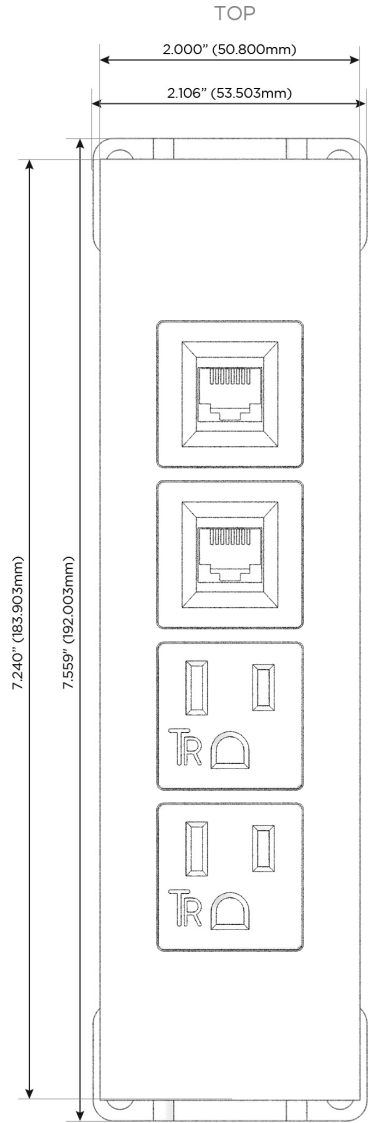

Trim Plate Finish: **UNICOLOR™ MAGNESIUM (ABS)**

Custom Finishes Available

M-POWER-4TM2-AA66-M2ATP

Features:

Module/Port Options:

- A** Tamper Resistant AC Receptacle
- E** USB-A & USB-C (20W)
- M** Double USB-A (Fast Charging Ports - 18W)
- H** HDMI
- 6** CAT 6
- 12** RJ 12
- X** Switched AC
- Y** 3-Way Switch (Low Voltage)
- V** USB-C (45W High Speed Charging Port)
- S** USB-C (25W High Speed Charging Port)
- R** Switched AC (Rocker Switch)
- D** Dimmer Switch

Plug:

Supplied with Low Profile Flat 45° Angle 120 VAC Plug

Optional Standard Straight 120 VAC Plug

Optional Straight 120 VAC Pass-through Plug

- CLEAN, COMPACT DESIGN
- STREAMLINED
- LOW PROFILE
- SIDE-EXITING CORDS
- PLUG & PLAY
- 6' AC CORD & PLUG (FLAT PLUG STANDARD)
- CUSTOMIZABLE CONFIGURATIONS AND FINISHES
- UL LISTED FOR MOUNTING IN FURNITURE
- 15A

M-POWER-4T

AC POWER & DATA CONNECTIVITY SOLUTION

M-POWER-4TM2-AA66-M2ATP

Specs:

Modules/Ports:

- A Tamper Resistant AC Receptacle
- 6 CAT 6

Distributed by

Mormax Company, Inc.