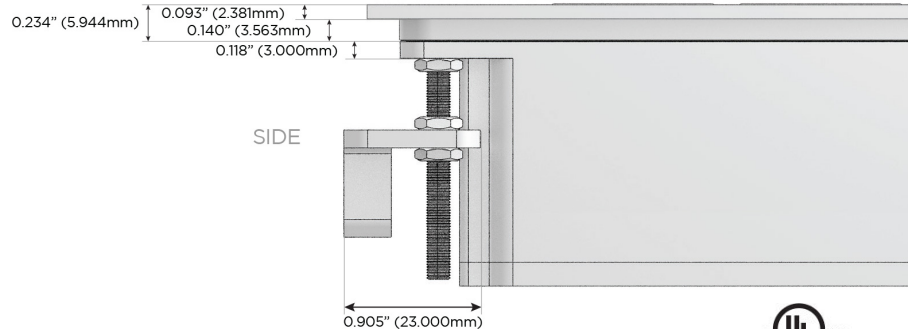

M-POWER-4T

AC POWER & DATA CONNECTIVITY SOLUTION

M-POWER-4TM2-AA66-M2ATP

Specs:

Modules/Ports:

- A Tamper Resistant AC Receptacle
- 6 CAT 6

Distributed by

Mormax Company, Inc.