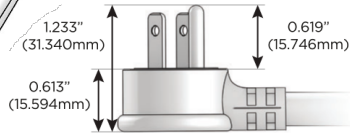

M-POWER-4T

AC POWER & DATA CONNECTIVITY SOLUTION

M-POWER-4TM2-AA66-M2ATP

Specs:

Modules/Ports:

- A Tamper Resistant AC Receptacle
- 6 CAT 6

Distributed by

Mormax Company, Inc.