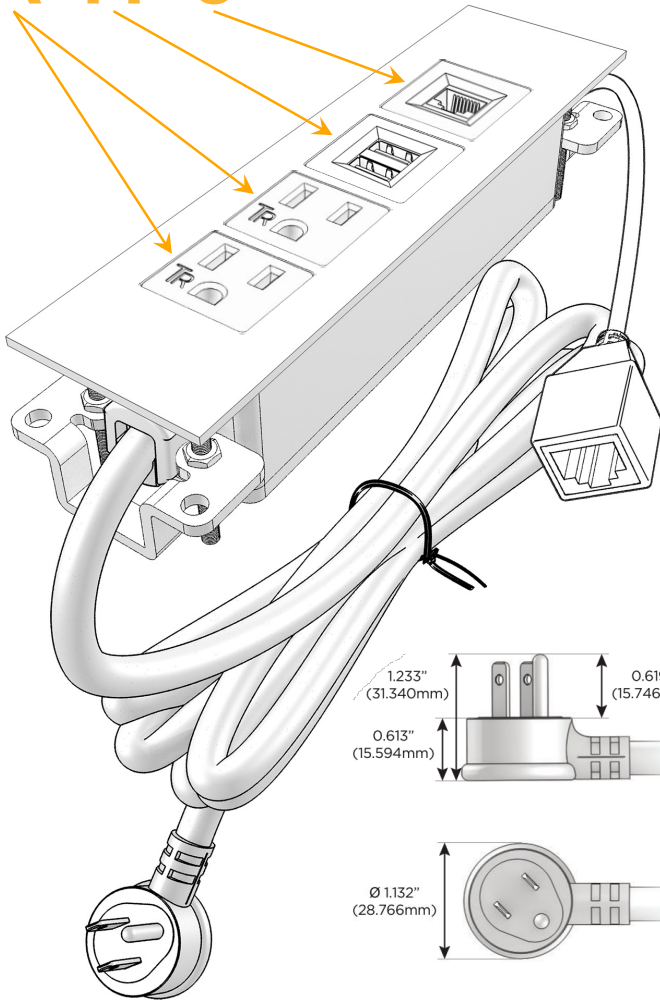

Trim Plate Finish: **OMNIGRAPHIC™ GRAY GRANITE (ABS)**

Custom Finishes Available

M-POWER-4TGG-AAM6-GGATP

Features:

Module/Port Options:

- A** Tamper Resistant AC Receptacle
- E** USB-A & USB-C (20W)
- M** Double USB-A (Fast Charging Ports - 18W)
- H** HDMI
- 6** CAT 6
- 12** RJ 12
- X** Switched AC
- Y** 3-Way Switch (Low Voltage)
- V** USB-C (45W High Speed Charging Port)
- S** USB-C (25W High Speed Charging Port)
- R** Switched AC (Rocker Switch)
- D** Dimmer Switch

Plug:

Supplied with Low Profile Flat 45° Angle 120 VAC Plug

Optional Standard Straight 120 VAC Plug

Optional Straight 120 VAC Pass-through Plug

- CLEAN, COMPACT DESIGN
- STREAMLINED
- LOW PROFILE
- SIDE-EXITING CORDS
- PLUG & PLAY
- 6' AC CORD & PLUG (FLAT PLUG STANDARD)
- CUSTOMIZABLE CONFIGURATIONS AND FINISHES
- UL LISTED FOR MOUNTING IN FURNITURE
- 15A

M-POWER-4T

AC POWER & DATA CONNECTIVITY SOLUTION

M-POWER-4TGG-AAM6-GGATP

Specs:

Modules/Ports:

- A** Tamper Resistant AC Receptacle
- M** Double USB-A (Fast Charging Ports - 18W)
- 6** CAT 6

A M 6

Distributed by