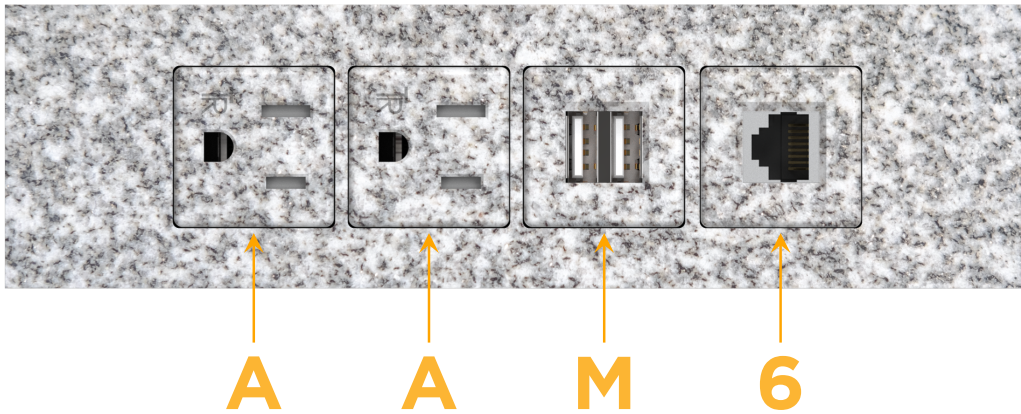

Trim Plate Finish: **OMNIGRAPHIC™ GRAY GRANITE (ABS)**

Custom Finishes Available

M-POWER-4TGG-AAM6-GGATP

Features:

Module/Port Options:

- A** Tamper Resistant AC Receptacle
- E** USB-A & USB-C (20W)
- M** Double USB-A (Fast Charging Ports - 18W)
- H** HDMI
- 6** CAT 6
- 12** RJ 12
- X** Switched AC
- Y** 3-Way Switch (Low Voltage)
- V** USB-C (45W High Speed Charging Port)
- S** USB-C (25W High Speed Charging Port)
- R** Switched AC (Rocker Switch)
- D** Dimmer Switch

Plug:

Supplied with Low Profile Flat 45° Angle 120 VAC Plug

Optional Standard Straight 120 VAC Plug

Optional Straight 120 VAC Pass-through Plug

- CLEAN, COMPACT DESIGN
- STREAMLINED
- LOW PROFILE
- SIDE-EXITING CORDS
- PLUG & PLAY
- 6' AC CORD & PLUG (FLAT PLUG STANDARD)
- CUSTOMIZABLE CONFIGURATIONS AND FINISHES
- UL LISTED FOR MOUNTING IN FURNITURE
- 15A

M-POWER-4T

AC POWER & DATA CONNECTIVITY SOLUTION

M-POWER-4TGG-AAM6-GGATP

Specs:

Modules/Ports:

- A** Tamper Resistant AC Receptacle
- M** Double USB-A (Fast Charging Ports - 18W)
- 6** CAT 6

A M 6

Distributed by