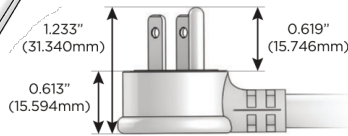

M-POWER-4T

AC POWER & DATA CONNECTIVITY SOLUTION

M-POWER-4TGG-AAM6-GGATP

Specs:

Modules/Ports:

- A** Tamper Resistant AC Receptacle
- M** Double USB-A (Fast Charging Ports - 18W)
- 6** CAT 6

A M 6

Distributed by