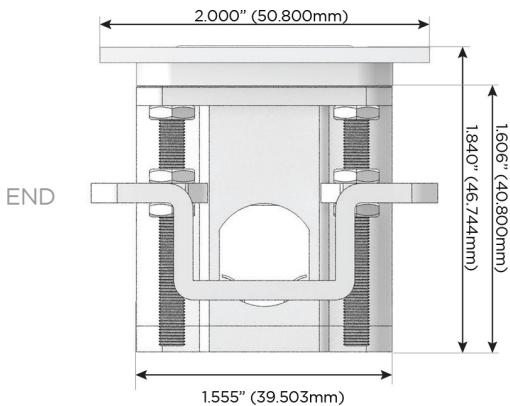

Plug:

Supplied with Low Profile Flat 45° Angle 120 VAC Plug

Optional Standard Straight 120 VAC Plug

Optional Straight 120 VAC Pass-through Plug

- CLEAN, COMPACT DESIGN
- STREAMLINED
- LOW PROFILE
- SIDE-EXITING CORDS
- PLUG & PLAY
- 6' AC CORD & PLUG (FLAT PLUG STANDARD)
- CUSTOMIZABLE CONFIGURATIONS AND FINISHES
- UL LISTED FOR MOUNTING IN FURNITURE
- 15A

M-POWER-4T

AC POWER & DATA CONNECTIVITY SOLUTION

M-POWER-4TGG-AAM6-GGATP

Specs:

Modules/Ports:

- A** Tamper Resistant AC Receptacle
- M** Double USB-A (Fast Charging Ports - 18W)
- 6** CAT 6

A M 6

Distributed by