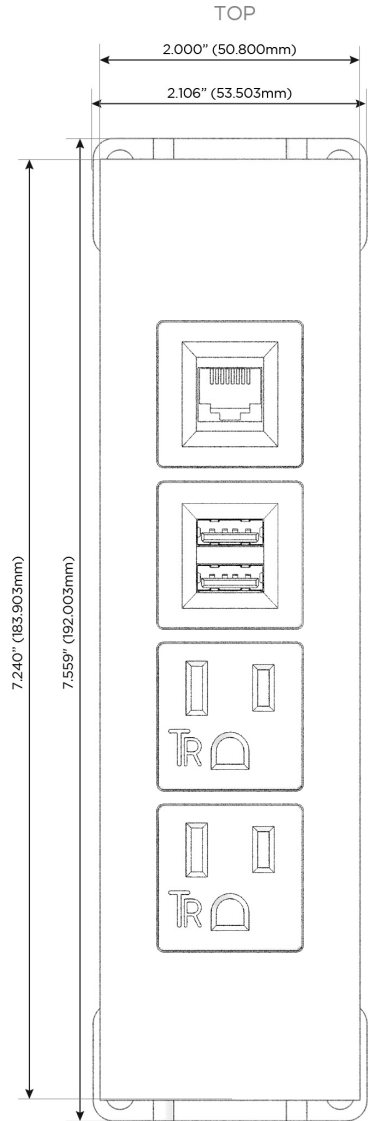

Trim Plate Finish: **OMNIGRAPHIC™ GRAY GRANITE (ABS)**

Custom Finishes Available

M-POWER-4TGG-AAM6-GGATP

Features:

Module/Port Options:

- A** Tamper Resistant AC Receptacle
- E** USB-A & USB-C (20W)
- M** Double USB-A (Fast Charging Ports - 18W)
- H** HDMI
- 6** CAT 6
- 12** RJ 12
- X** Switched AC
- Y** 3-Way Switch (Low Voltage)
- V** USB-C (45W High Speed Charging Port)
- S** USB-C (25W High Speed Charging Port)
- R** Switched AC (Rocker Switch)
- D** Dimmer Switch

Plug:

Supplied with Low Profile Flat 45° Angle 120 VAC Plug

Optional Standard Straight 120 VAC Plug

Optional Straight 120 VAC Pass-through Plug

- CLEAN, COMPACT DESIGN
- STREAMLINED
- LOW PROFILE
- SIDE-EXITING CORDS
- PLUG & PLAY
- 6' AC CORD & PLUG (FLAT PLUG STANDARD)
- CUSTOMIZABLE CONFIGURATIONS AND FINISHES
- UL LISTED FOR MOUNTING IN FURNITURE
- 15A

M-POWER-4T

AC POWER & DATA CONNECTIVITY SOLUTION

M-POWER-4TGG-AAM6-GGATP

Specs:

Modules/Ports:

- A** Tamper Resistant AC Receptacle
- M** Double USB-A (Fast Charging Ports - 18W)
- 6** CAT 6

A M 6

Distributed by