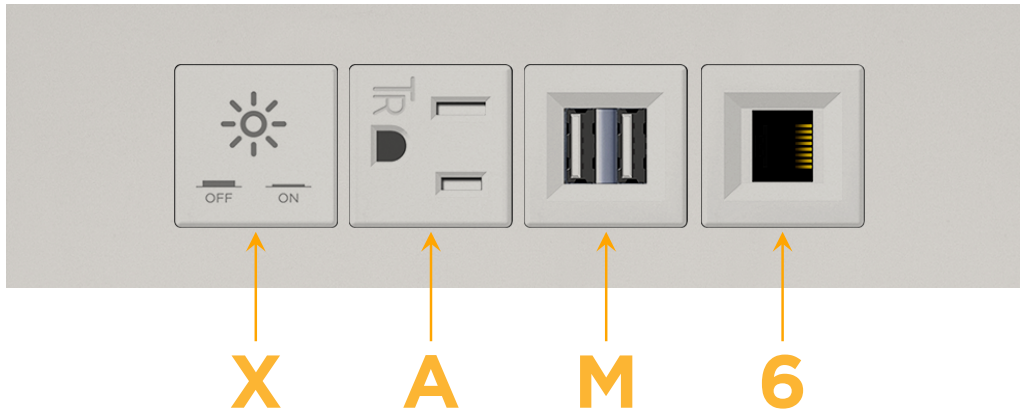

M-POWER-4T

AC POWER & DATA CONNECTIVITY SOLUTION

M-POWER-4TG1-XAM6-G1ATP

Distributed by

Mormax Company, Inc.

8 Westchester Plaza

Elmsford, NY 10523

914-699-0101

sales@mormax.com

mormax.com

Metro Light & Power's line of power & data solutions offers sophisticated design elements combined with greater ease of installation. Streamlined and low-profile, enhanced by side-exiting cords, our outlets advance the industry with their cutting edge look and feel. We believe flexibility is key, and we provide a variety of mounting options, including the ability to mount in limited spaces. Our outlets are available in many finishes and configurations, in addition to a custom color and finish capability for our clients.

Trim Plate Finish: **UNICOLOR™ GRAY (ABS)**

Custom Finishes Available

M-POWER-4TG1-XAM6-G1ATP

Features:

Module/Port Options:

- **A** Tamper Resistant AC Receptacle
- **E** USB-A & USB-C (20W)
- **M** Double USB-A (Fast Charging Ports - 18W)
- **H** HDMI
- **6** CAT 6
- **12** RJ 12
- **X** Switched AC
- **Y** 3-Way Switch (Low Voltage)
- **V** USB-C (45W High Speed Charging Port)
- **S** USB-C (25W High Speed Charging Port)
- **R** Switched AC (Rocker Switch)
- **D** Dimmer Switch

Plug:

Supplied with Low Profile Flat 45° Angle 120 VAC Plug

Optional Standard Straight 120 VAC Plug

Optional Straight 120 VAC Pass-through Plug

- CLEAN, COMPACT DESIGN
- STREAMLINED
- LOW PROFILE
- SIDE-EXITING CORDS
- PLUG & PLAY
- 6' AC CORD & PLUG (FLAT PLUG STANDARD)
- CUSTOMIZABLE CONFIGURATIONS AND FINISHES
- UL LISTED FOR MOUNTING IN FURNITURE
- 15A