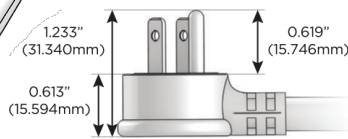

M-POWER-4T

AC POWER & DATA CONNECTIVITY SOLUTION

M-POWER-4TG1-XAM6-G1ATP

Specs:

Modules/Ports:

- **X** Switched AC
- **A** Tamper Resistant AC Receptacle
- **M** Double USB-A (Fast Charging Ports - 18W)
- **6** CAT 6

X A M 6