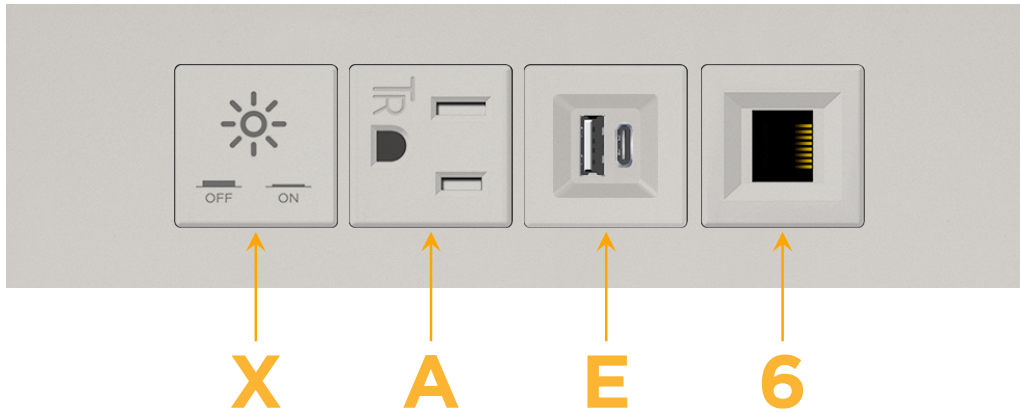

Trim Plate Finish: **UNICOLOR™ GRAY (ABS)**

Custom Finishes Available

M-POWER-4TG1-XAE6-GIATP

Features:

Module/Port Options:

- A** Tamper Resistant AC Receptacle
- E** USB-A & USB-C (20W)
- M** Double USB-A (Fast Charging Ports - 18W)
- H** HDMI
- 6** CAT 6
- 12** RJ 12
- X** Switched AC
- Y** 3-Way Switch (Low Voltage)
- V** USB-C (45W High Speed Charging Port)
- S** USB-C (25W High Speed Charging Port)
- R** Switched AC (Rocker Switch)
- D** Dimmer Switch

Plug:

Supplied with Low Profile Flat 45° Angle 120 VAC Plug

Optional Standard Straight 120 VAC Plug

Optional Straight 120 VAC Pass-through Plug

- CLEAN, COMPACT DESIGN
- STREAMLINED
- LOW PROFILE
- SIDE-EXITING CORDS
- PLUG & PLAY
- 6' AC CORD & PLUG (FLAT PLUG STANDARD)
- CUSTOMIZABLE CONFIGURATIONS AND FINISHES
- UL LISTED FOR MOUNTING IN FURNITURE
- 15A

M-POWER-4T

AC POWER & DATA CONNECTIVITY SOLUTION

M-POWER-4TG1-XAE6-GIATP

Specs:

Modules/Ports:

- X Switched AC
- A Tamper Resistant AC Receptacle
- E USB-A & USB-C (20W)
- 6 CAT 6

Distributed by

Mormax Company, Inc.