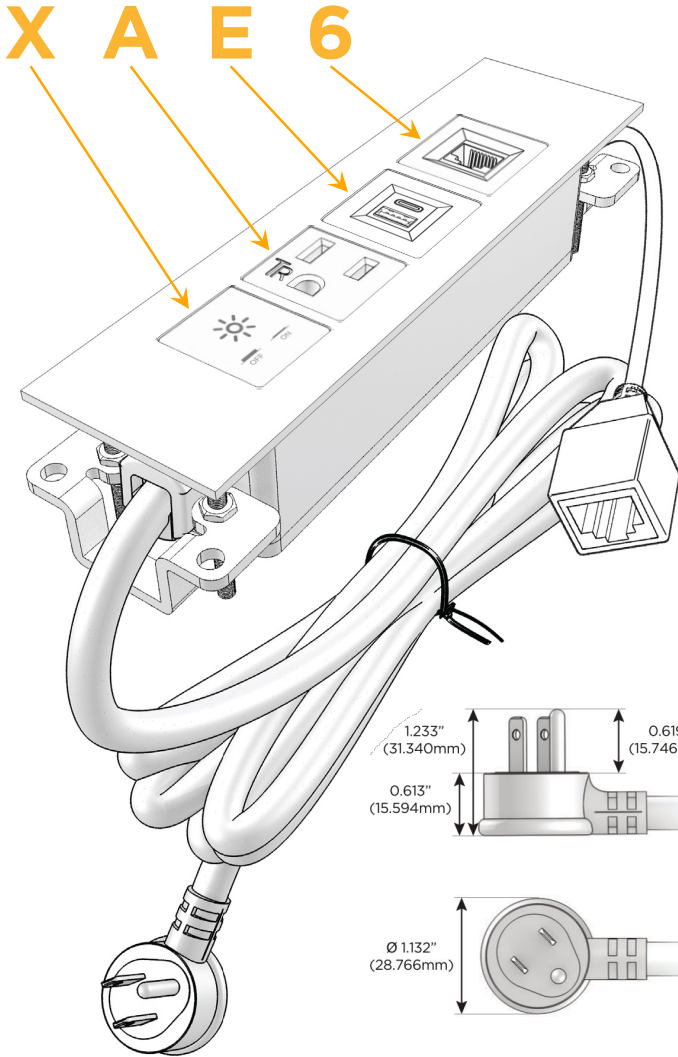

Trim Plate Finish: **UNICOLOR™ GRAY (ABS)**

Custom Finishes Available

M-POWER-4TG1-XAE6-GIATP

Features:

Module/Port Options:

- A** Tamper Resistant AC Receptacle
- E** USB-A & USB-C (20W)
- M** Double USB-A (Fast Charging Ports - 18W)
- H** HDMI
- 6** CAT 6
- 12** RJ 12
- X** Switched AC
- Y** 3-Way Switch (Low Voltage)
- V** USB-C (45W High Speed Charging Port)
- S** USB-C (25W High Speed Charging Port)
- R** Switched AC (Rocker Switch)
- D** Dimmer Switch

Plug:

Supplied with Low Profile Flat 45° Angle 120 VAC Plug

Optional Standard Straight 120 VAC Plug

Optional Straight 120 VAC Pass-through Plug

- CLEAN, COMPACT DESIGN
- STREAMLINED
- LOW PROFILE
- SIDE-EXITING CORDS
- PLUG & PLAY
- 6' AC CORD & PLUG (FLAT PLUG STANDARD)
- CUSTOMIZABLE CONFIGURATIONS AND FINISHES
- UL LISTED FOR MOUNTING IN FURNITURE
- 15A

M-POWER-4T

AC POWER & DATA CONNECTIVITY SOLUTION

M-POWER-4TG1-XAE6-GIATP

Specs:

Modules/Ports:

- X Switched AC
- A Tamper Resistant AC Receptacle
- E USB-A & USB-C (20W)
- 6 CAT 6

Distributed by

Mormax Company, Inc.