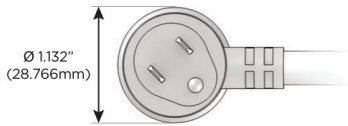

Plug:

Supplied with Low Profile Flat 45° Angle 120 VAC Plug

Optional Standard Straight 120 VAC Plug

Optional Straight 120 VAC Pass-through Plug

- CLEAN, COMPACT DESIGN
- STREAMLINED
- LOW PROFILE
- SIDE-EXITING CORDS
- PLUG & PLAY
- 6' AC CORD & PLUG (FLAT PLUG STANDARD)
- CUSTOMIZABLE CONFIGURATIONS AND FINISHES
- UL LISTED FOR MOUNTING IN FURNITURE
- 15A

M-POWER-4T

AC POWER & DATA CONNECTIVITY SOLUTION

M-POWER-4TG1-XAE6-GIATP

Specs:

Modules/Ports:

- X Switched AC
- A Tamper Resistant AC Receptacle
- E USB-A & USB-C (20W)
- 6 CAT 6

Distributed by

Mormax Company, Inc.