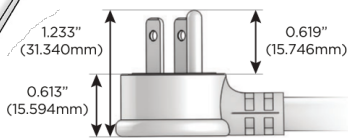

M-POWER-4T

AC POWER & DATA CONNECTIVITY SOLUTION

M-POWER-4TG1-XAE6-GIATP

Specs:

Modules/Ports:

- X Switched AC
- A Tamper Resistant AC Receptacle
- E USB-A & USB-C (20W)
- 6 CAT 6

Distributed by

Mormax Company, Inc.