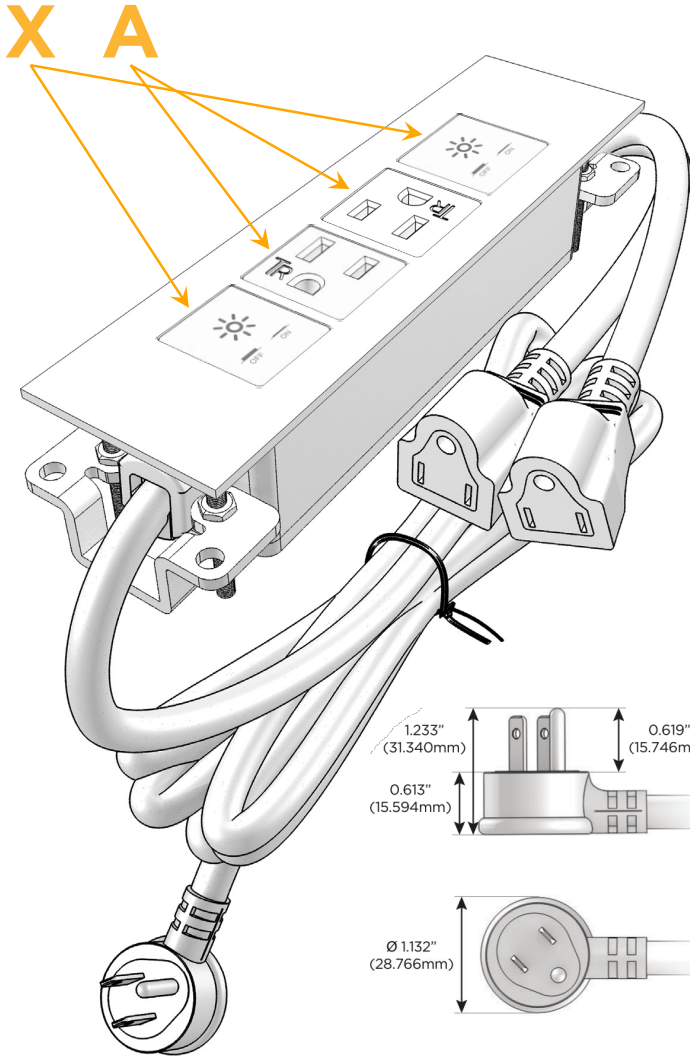

Trim Plate Finish: **UNICOLOR™ GRAY (ABS)**

Custom Finishes Available

M-POWER-4TGI-XAAX-GIATP

Features:

Module/Port Options:

- A** Tamper Resistant AC Receptacle
- E** USB-A & USB-C (20W)
- M** Double USB-A (Fast Charging Ports - 18W)
- H** HDMI
- 6** CAT 6
- 12** RJ 12
- X** Switched AC
- Y** 3-Way Switch (Low Voltage)
- V** USB-C (45W High Speed Charging Port)
- S** USB-C (25W High Speed Charging Port)
- R** Switched AC (Rocker Switch)
- D** Dimmer Switch

Plug:

Supplied with Low Profile Flat 45° Angle 120 VAC Plug

Optional Standard Straight 120 VAC Plug

Optional Straight 120 VAC Pass-through Plug

- CLEAN, COMPACT DESIGN
- STREAMLINED
- LOW PROFILE
- SIDE-EXITING CORDS
- PLUG & PLAY
- 6' AC CORD & PLUG (FLAT PLUG STANDARD)
- CUSTOMIZABLE CONFIGURATIONS AND FINISHES
- UL LISTED FOR MOUNTING IN FURNITURE
- 15A

M-POWER-4T

AC POWER & DATA CONNECTIVITY SOLUTION

M-POWER-4TG1-XAAX-GIATP

Specs:

Modules/Ports:

- X** Switched AC
- A** Tamper Resistant AC Receptacle

Distributed by

Mormax Company, Inc.