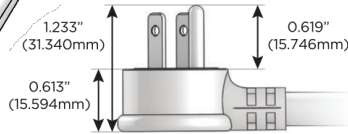

M-POWER-4T

AC POWER & DATA CONNECTIVITY SOLUTION

M-POWER-4TG1-XAAX-GIATP

Specs:

Modules/Ports:

- X** Switched AC
- A** Tamper Resistant AC Receptacle

Distributed by

Mormax Company, Inc.