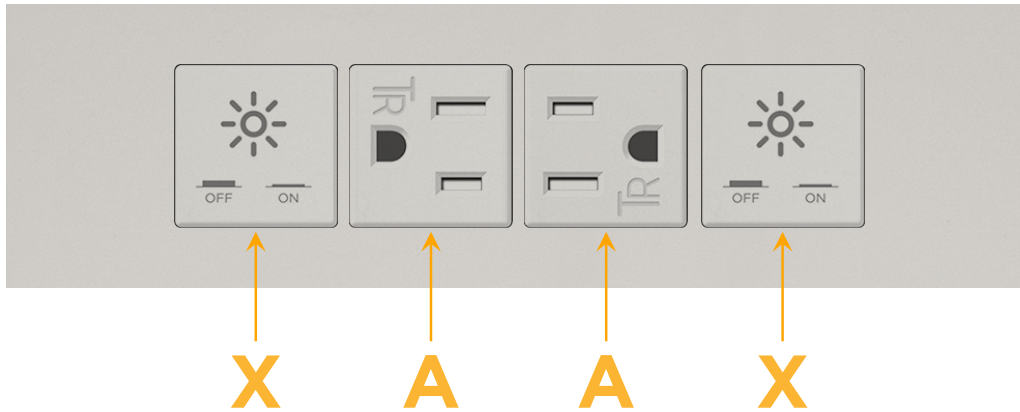

Trim Plate Finish: **UNICOLOR™ GRAY (ABS)**

Custom Finishes Available

M-POWER-4TGI-XAAX-GIATP

Features:

Module/Port Options:

- A** Tamper Resistant AC Receptacle
- E** USB-A & USB-C (20W)
- M** Double USB-A (Fast Charging Ports - 18W)
- H** HDMI
- 6** CAT 6
- 12** RJ 12
- X** Switched AC
- Y** 3-Way Switch (Low Voltage)
- V** USB-C (45W High Speed Charging Port)
- S** USB-C (25W High Speed Charging Port)
- R** Switched AC (Rocker Switch)
- D** Dimmer Switch

Plug:

Supplied with Low Profile Flat 45° Angle 120 VAC Plug

Optional Standard Straight 120 VAC Plug

Optional Straight 120 VAC Pass-through Plug

- CLEAN, COMPACT DESIGN
- STREAMLINED
- LOW PROFILE
- SIDE-EXITING CORDS
- PLUG & PLAY
- 6' AC CORD & PLUG (FLAT PLUG STANDARD)
- CUSTOMIZABLE CONFIGURATIONS AND FINISHES
- UL LISTED FOR MOUNTING IN FURNITURE
- 15A