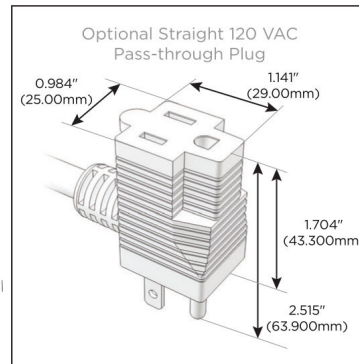

Plug:

Supplied with Low Profile Flat 45° Angle 120 VAC Plug

Optional Standard Straight 120 VAC Plug

Optional Straight 120 VAC Pass-through Plug

- CLEAN, COMPACT DESIGN
- STREAMLINED
- LOW PROFILE
- SIDE-EXITING CORDS
- PLUG & PLAY
- 6' AC CORD & PLUG (FLAT PLUG STANDARD)
- CUSTOMIZABLE CONFIGURATIONS AND FINISHES
- UL LISTED FOR MOUNTING IN FURNITURE
- 15A

M-POWER-4T

AC POWER & DATA CONNECTIVITY SOLUTION

M-POWER-4TG1-XAAX-GIATP

Specs:

Modules/Ports:

- X** Switched AC
- A** Tamper Resistant AC Receptacle

Distributed by

Mormax Company, Inc.