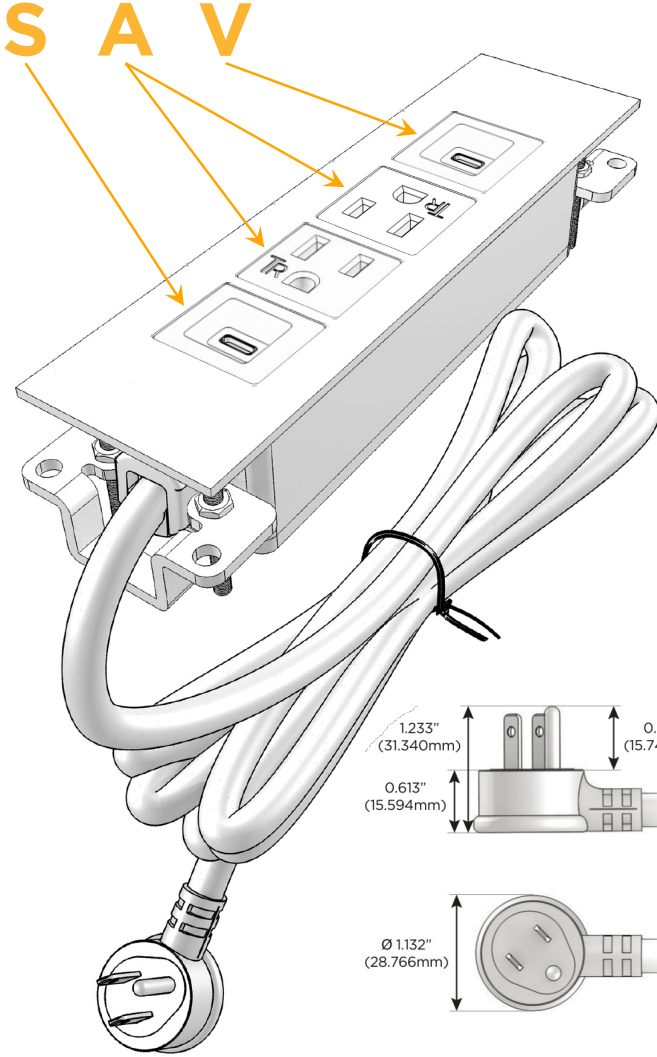

Trim Plate Finish: **UNICOLOR™ GRAY (ABS)**

Custom Finishes Available

M-POWER-4TGI-SAAV-GIATP

Features:

**Module/Port Options:**

- A** Tamper Resistant AC Receptacle
- E** USB-A & USB-C (20W)
- M** Double USB-A (Fast Charging Ports - 18W)
- H** HDMI
- 6** CAT 6
- 12** RJ 12
- X** Switched AC
- Y** 3-Way Switch (Low Voltage)
- V** USB-C (45W High Speed Charging Port)
- S** USB-C (25W High Speed Charging Port)
- R** Switched AC (Rocker Switch)
- D** Dimmer Switch

**Plug:**

Supplied with Low Profile Flat 45° Angle 120 VAC Plug

Optional Standard Straight 120 VAC Plug

Optional Straight 120 VAC Pass-through Plug

- CLEAN, COMPACT DESIGN
- STREAMLINED
- LOW PROFILE
- SIDE-EXITING CORDS
- PLUG & PLAY
- 6' AC CORD & PLUG (FLAT PLUG STANDARD)
- CUSTOMIZABLE CONFIGURATIONS AND FINISHES
- UL LISTED FOR MOUNTING IN FURNITURE
- 15A

## AC POWER & DATA CONNECTIVITY SOLUTION

M-POWER-4TG1-SAAV-GIATP

Specs:

### Modules/Ports:

- S** USB-C (25W High Speed Charging Port)
- A** Tamper Resistant AC Receptacle
- V** USB-C (45W High Speed Charging Port)

Distributed by

Mormax Company, Inc.

8 Westchester Plaza

Elmsford, NY 10523