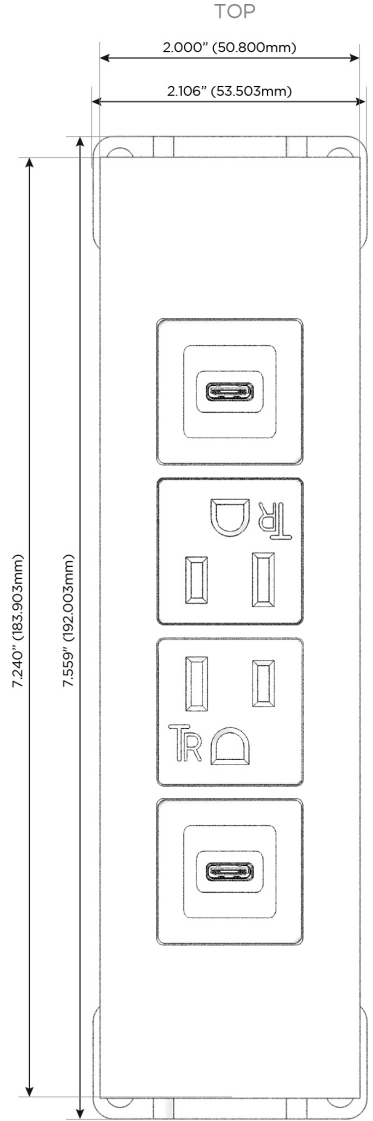

M-POWER-4T

AC POWER & DATA CONNECTIVITY SOLUTION

M-POWER-4TG1-SAAV-GIATP

Specs:

Modules/Ports:

- **S** USB-C (25W High Speed Charging Port)
- **A** Tamper Resistant AC Receptacle
- **V** USB-C (45W High Speed Charging Port)

Distributed by

Mormax Company, Inc.

8 Westchester Plaza

Elmsford, NY 10523

914-699-0101

sales@mormax.com

mormax.com