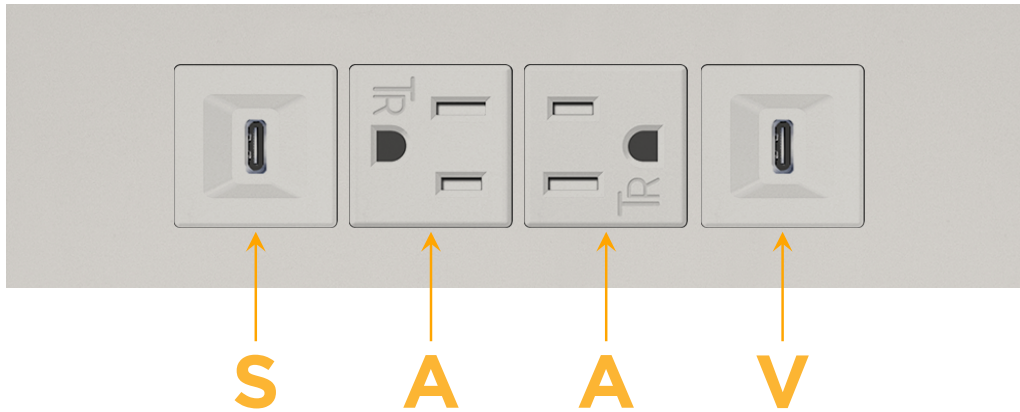

Trim Plate Finish: **UNICOLOR™ GRAY (ABS)**

Custom Finishes Available

M-POWER-4TGI-SAAV-GIATP

Features:

**Module/Port Options:**

- A** Tamper Resistant AC Receptacle
- E** USB-A & USB-C (20W)
- M** Double USB-A (Fast Charging Ports - 18W)
- H** HDMI
- 6** CAT 6
- 12** RJ 12
- X** Switched AC
- Y** 3-Way Switch (Low Voltage)
- V** USB-C (45W High Speed Charging Port)
- S** USB-C (25W High Speed Charging Port)
- R** Switched AC (Rocker Switch)
- D** Dimmer Switch

**Plug:**

Supplied with Low Profile Flat 45° Angle 120 VAC Plug

Optional Standard Straight 120 VAC Plug

Optional Straight 120 VAC Pass-through Plug

- CLEAN, COMPACT DESIGN
- STREAMLINED
- LOW PROFILE
- SIDE-EXITING CORDS
- PLUG & PLAY
- 6' AC CORD & PLUG (FLAT PLUG STANDARD)
- CUSTOMIZABLE CONFIGURATIONS AND FINISHES
- UL LISTED FOR MOUNTING IN FURNITURE
- 15A

### Modules/Ports:

- S** USB-C (25W High Speed Charging Port)
- A** Tamper Resistant AC Receptacle
- V** USB-C (45W High Speed Charging Port)

Distributed by

Mormax Company, Inc.

8 Westchester Plaza

Elmsford, NY 10523