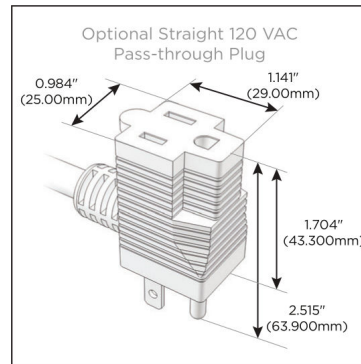

Plug:

Supplied with Low Profile Flat 45° Angle 120 VAC Plug

Optional Standard Straight 120 VAC Plug

Optional Straight 120 VAC Pass-through Plug

- CLEAN, COMPACT DESIGN
- STREAMLINED
- LOW PROFILE
- SIDE-EXITING CORDS
- PLUG & PLAY
- 6' AC CORD & PLUG (FLAT PLUG STANDARD)
- CUSTOMIZABLE CONFIGURATIONS AND FINISHES
- UL LISTED FOR MOUNTING IN FURNITURE
- 15A

M-POWER-4T

AC POWER & DATA CONNECTIVITY SOLUTION

M-POWER-4TG1-AMMA-G1ATP

Specs:

Modules/Ports:

- A** Tamper Resistant AC Receptacle
- M** Double USB-A (Fast Charging Ports - 18W)

Distributed by

Mormax Company, Inc.