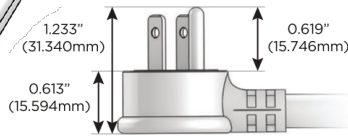

M-POWER-4T

AC POWER & DATA CONNECTIVITY SOLUTION

M-POWER-4TG1-AMMA-G1ATP

Specs:

Modules/Ports:

- A** Tamper Resistant AC Receptacle
- M** Double USB-A (Fast Charging Ports - 18W)

Distributed by

Mormax Company, Inc.