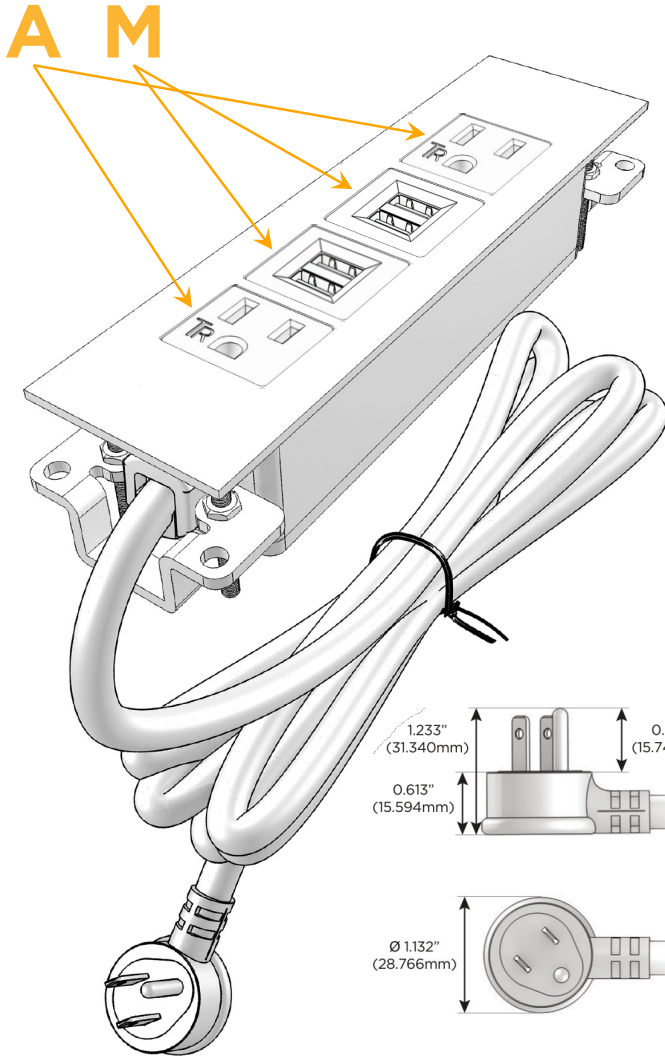

Trim Plate Finish: **UNICOLOR™ GRAY (ABS)**

Custom Finishes Available

M-POWER-4TG1-AMMA-G1ATP

Features:

Module/Port Options:

- A** Tamper Resistant AC Receptacle
- E** USB-A & USB-C (20W)
- M** Double USB-A (Fast Charging Ports - 18W)
- H** HDMI
- 6** CAT 6
- 12** RJ 12
- X** Switched AC
- Y** 3-Way Switch (Low Voltage)
- V** USB-C (45W High Speed Charging Port)
- S** USB-C (25W High Speed Charging Port)
- R** Switched AC (Rocker Switch)
- D** Dimmer Switch

Plug:

Supplied with Low Profile Flat 45° Angle 120 VAC Plug

Optional Standard Straight 120 VAC Plug

Optional Straight 120 VAC Pass-through Plug

- CLEAN, COMPACT DESIGN
- STREAMLINED
- LOW PROFILE
- SIDE-EXITING CORDS
- PLUG & PLAY
- 6' AC CORD & PLUG (FLAT PLUG STANDARD)
- CUSTOMIZABLE CONFIGURATIONS AND FINISHES
- UL LISTED FOR MOUNTING IN FURNITURE
- 15A

M-POWER-4T

AC POWER & DATA CONNECTIVITY SOLUTION

M-POWER-4TG1-AMMA-G1ATP

Specs:

Modules/Ports:

- A** Tamper Resistant AC Receptacle
- M** Double USB-A (Fast Charging Ports - 18W)

Distributed by

Mormax Company, Inc.