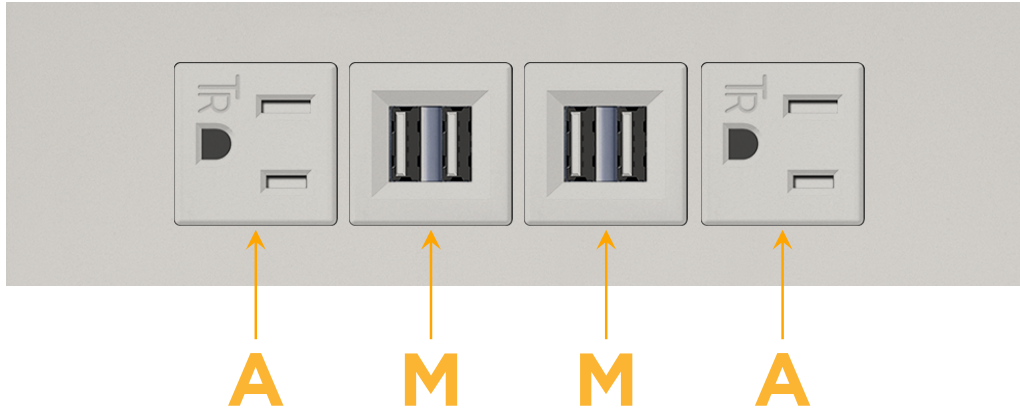

Trim Plate Finish: **UNICOLOR™ GRAY (ABS)**

Custom Finishes Available

M-POWER-4TG1-AMMA-G1ATP

Features:

Module/Port Options:

- A** Tamper Resistant AC Receptacle
- E** USB-A & USB-C (20W)
- M** Double USB-A (Fast Charging Ports - 18W)
- H** HDMI
- 6** CAT 6
- 12** RJ 12
- X** Switched AC
- Y** 3-Way Switch (Low Voltage)
- V** USB-C (45W High Speed Charging Port)
- S** USB-C (25W High Speed Charging Port)
- R** Switched AC (Rocker Switch)
- D** Dimmer Switch

Plug:

Supplied with Low Profile Flat 45° Angle 120 VAC Plug

Optional Standard Straight 120 VAC Plug

Optional Straight 120 VAC Pass-through Plug

- CLEAN, COMPACT DESIGN
- STREAMLINED
- LOW PROFILE
- SIDE-EXITING CORDS
- PLUG & PLAY
- 6' AC CORD & PLUG (FLAT PLUG STANDARD)
- CUSTOMIZABLE CONFIGURATIONS AND FINISHES
- UL LISTED FOR MOUNTING IN FURNITURE
- 15A

M-POWER-4T

AC POWER & DATA CONNECTIVITY SOLUTION

M-POWER-4TG1-AMMA-G1ATP

Specs:

Modules/Ports:

- A** Tamper Resistant AC Receptacle
- M** Double USB-A (Fast Charging Ports - 18W)

Distributed by

Mormax Company, Inc.