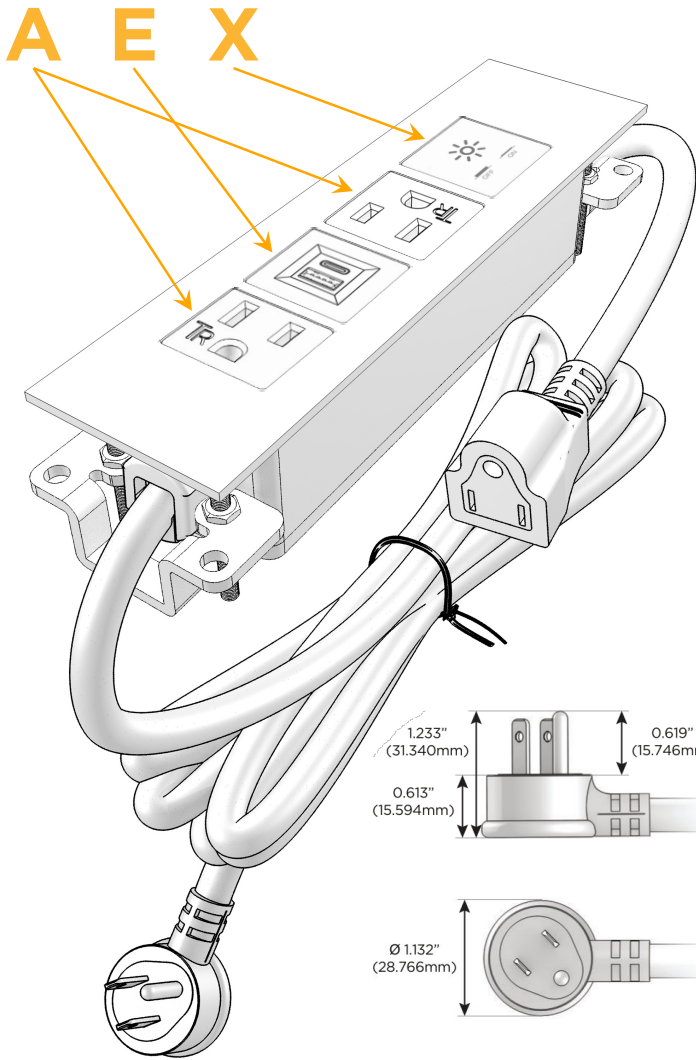

### Module/Port Options:

- A** Tamper Resistant AC Receptacle
- E** USB-A & USB-C (20W)
- M** Double USB-A (Fast Charging Ports - 18W)
- H** HDMI
- 6** CAT 6
- 12** RJ 12
- X** Switched AC
- Y** 3-Way Switch (Low Voltage)
- V** USB-C (45W High Speed Charging Port)
- S** USB-C (25W High Speed Charging Port)
- R** Switched AC (Rocker Switch)
- D** Dimmer Switch

### Plug:

Supplied with Low Profile Flat 45° Angle 120 VAC Plug

Optional Standard Straight 120 VAC Plug

Optional Straight 120 VAC Pass-through Plug

- CLEAN, COMPACT DESIGN
- STREAMLINED
- LOW PROFILE
- SIDE-EXITING CORDS
- PLUG & PLAY
- 6' AC CORD & PLUG (FLAT PLUG STANDARD)
- CUSTOMIZABLE CONFIGURATIONS AND FINISHES
- UL LISTED FOR MOUNTING IN FURNITURE
- 15A

## AC POWER & DATA CONNECTIVITY SOLUTION

M-POWER-4TG1-AEAX-G1ATP

Specs:

### Modules/Ports:

- A** Tamper Resistant AC Receptacle
- E** USB-A & USB-C (20W)
- X** Switched AC

Distributed by

Mormax Company, Inc.

8 Westchester Plaza

Elmsford, NY 10523

914-699-0101

sales@mormax.com