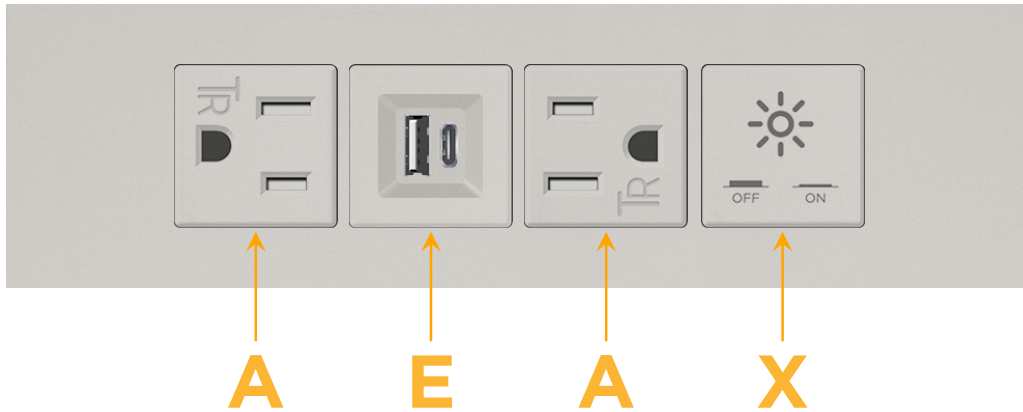

M-POWER-4T

AC POWER & DATA CONNECTIVITY SOLUTION

M-POWER-4TGI-AEAX-GIATP

Distributed by

Mormax Company, Inc.

8 Westchester Plaza

Elmsford, NY 10523

914-699-0101

sales@mormax.com

mormax.com

Metro Light & Power's line of power & data solutions offers sophisticated design elements combined with greater ease of installation. Streamlined and low-profile, enhanced by side-exiting cords, our outlets advance the industry with their cutting edge look and feel. We believe flexibility is key, and we provide a variety of mounting options, including the ability to mount in limited spaces. Our outlets are available in many finishes and configurations, in addition to a custom color and finish capability for our clients.

Trim Plate Finish: **UNICOLOR™ GRAY (ABS)**

Custom Finishes Available

M-POWER-4TGI-AEAX-GIATP

Features:

Module/Port Options:

- **A** Tamper Resistant AC Receptacle
- **E** USB-A & USB-C (20W)
- **M** Double USB-A (Fast Charging Ports - 18W)
- **H** HDMI
- **6** CAT 6
- **12** RJ 12
- **X** Switched AC
- **Y** 3-Way Switch (Low Voltage)
- **V** USB-C (45W High Speed Charging Port)
- **S** USB-C (25W High Speed Charging Port)
- **R** Switched AC (Rocker Switch)
- **D** Dimmer Switch

Plug:

Supplied with Low Profile Flat 45° Angle 120 VAC Plug

Optional Standard Straight 120 VAC Plug

Optional Straight 120 VAC Pass-through Plug

- CLEAN, COMPACT DESIGN
- STREAMLINED
- LOW PROFILE
- SIDE-EXITING CORDS
- PLUG & PLAY
- 6' AC CORD & PLUG (FLAT PLUG STANDARD)
- CUSTOMIZABLE CONFIGURATIONS AND FINISHES
- UL LISTED FOR MOUNTING IN FURNITURE
- 15A