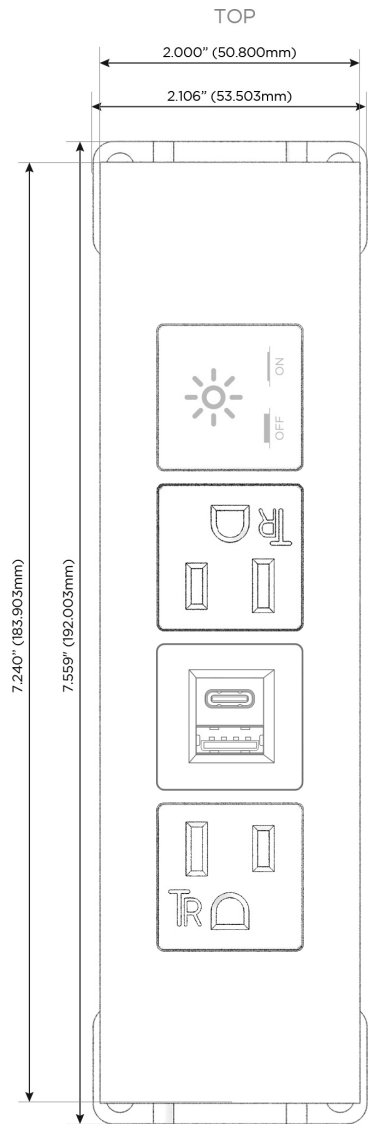

M-POWER-4T

AC POWER & DATA CONNECTIVITY SOLUTION

M-POWER-4TG1-AEAX-G1ATP

Specs:

Modules/Ports:

- **A** Tamper Resistant AC Receptacle
- **E** USB-A & USB-C (20W)
- **X** Switched AC

Distributed by

Mormax Company, Inc.

8 Westchester Plaza

Elmsford, NY 10523

914-699-0101

sales@mormax.com

mormax.com