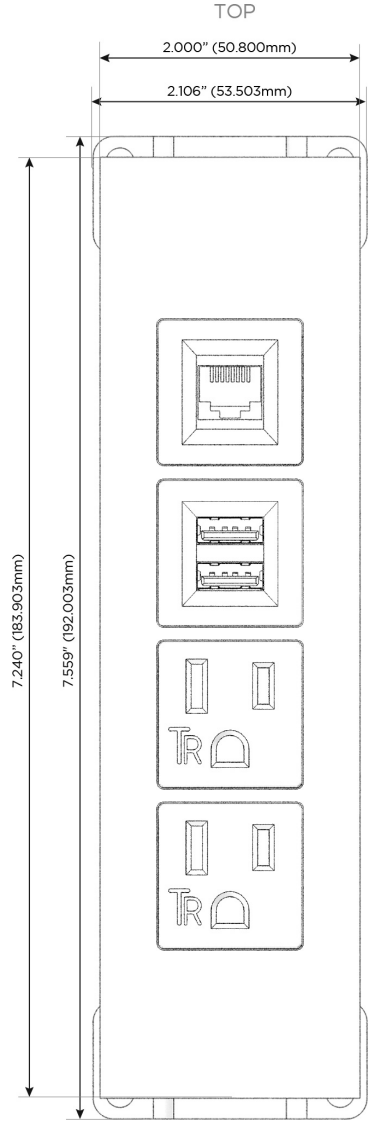

M-POWER-4T

AC POWER & DATA CONNECTIVITY SOLUTION

M-POWER-4TG1-AAM6-G1ATP

Specs:

Modules/Ports:

- **A** Tamper Resistant AC Receptacle
- **M** Double USB-A (Fast Charging Ports - 18W)
- **6** CAT 6

A M 6

Distributed by

Mormax Company, Inc.

8 Westchester Plaza

Elmsford, NY 10523

914-699-0101

sales@mormax.com

mormax.com