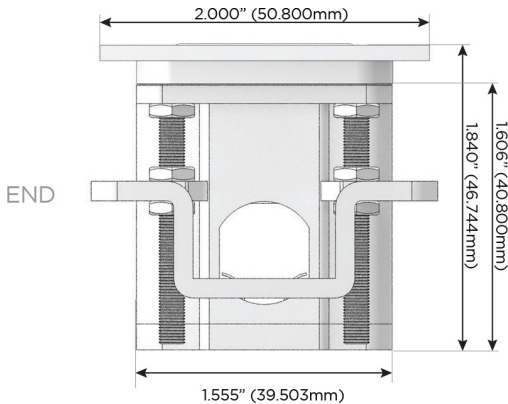

M-POWER-4T

AC POWER & DATA CONNECTIVITY SOLUTION

M-POWER-4TG1-AAM6-G1ATP

Specs:

Modules/Ports:

- **A** Tamper Resistant AC Receptacle
- **M** Double USB-A (Fast Charging Ports - 18W)
- **6** CAT 6

A M 6

Distributed by

Mormax Company, Inc.

8 Westchester Plaza

Elmsford, NY 10523

914-699-0101

sales@mormax.com

mormax.com