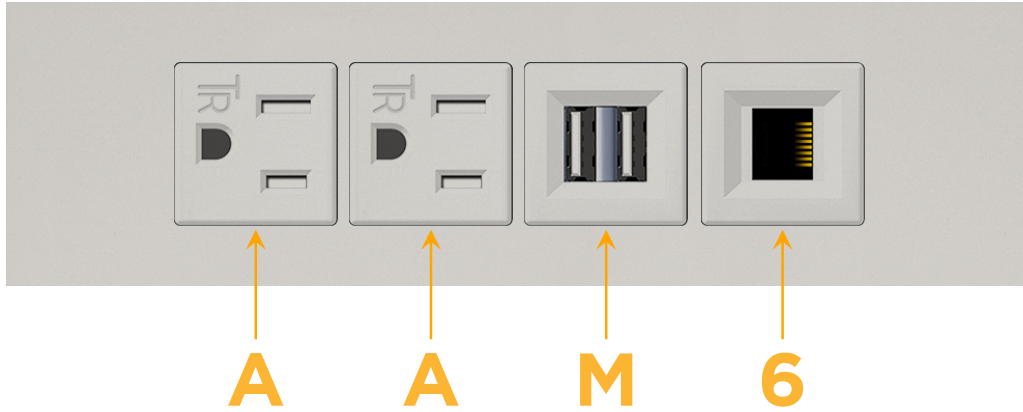

M-POWER-4T

AC POWER & DATA CONNECTIVITY SOLUTION

M-POWER-4TG1-AAM6-G1ATP

Distributed by

Mormax Company, Inc.

8 Westchester Plaza

Elmsford, NY 10523

914-699-0101

sales@mormax.com

mormax.com

Metro Light & Power's line of power & data solutions offers sophisticated design elements combined with greater ease of installation. Streamlined and low-profile, enhanced by side-exiting cords, our outlets advance the industry with their cutting edge look and feel. We believe flexibility is key, and we provide a variety of mounting options, including the ability to mount in limited spaces. Our outlets are available in many finishes and configurations, in addition to a custom color and finish capability for our clients.

Trim Plate Finish: **UNICOLOR™ GRAY (ABS)**

Custom Finishes Available

M-POWER-4TG1-AAM6-G1ATP

Features:

Module/Port Options:

- **A** Tamper Resistant AC Receptacle
- **E** USB-A & USB-C (20W)
- **M** Double USB-A (Fast Charging Ports - 18W)
- **H** HDMI
- **6** CAT 6
- **12** RJ 12
- **X** Switched AC
- **Y** 3-Way Switch (Low Voltage)
- **V** USB-C (45W High Speed Charging Port)
- **S** USB-C (25W High Speed Charging Port)
- **R** Switched AC (Rocker Switch)
- **D** Dimmer Switch

Plug:

Supplied with Low Profile Flat 45° Angle 120 VAC Plug

Optional Standard Straight 120 VAC Plug

Optional Straight 120 VAC Pass-through Plug

- CLEAN, COMPACT DESIGN
- STREAMLINED
- LOW PROFILE
- SIDE-EXITING CORDS
- PLUG & PLAY
- 6' AC CORD & PLUG (FLAT PLUG STANDARD)
- CUSTOMIZABLE CONFIGURATIONS AND FINISHES
- UL LISTED FOR MOUNTING IN FURNITURE
- 15A