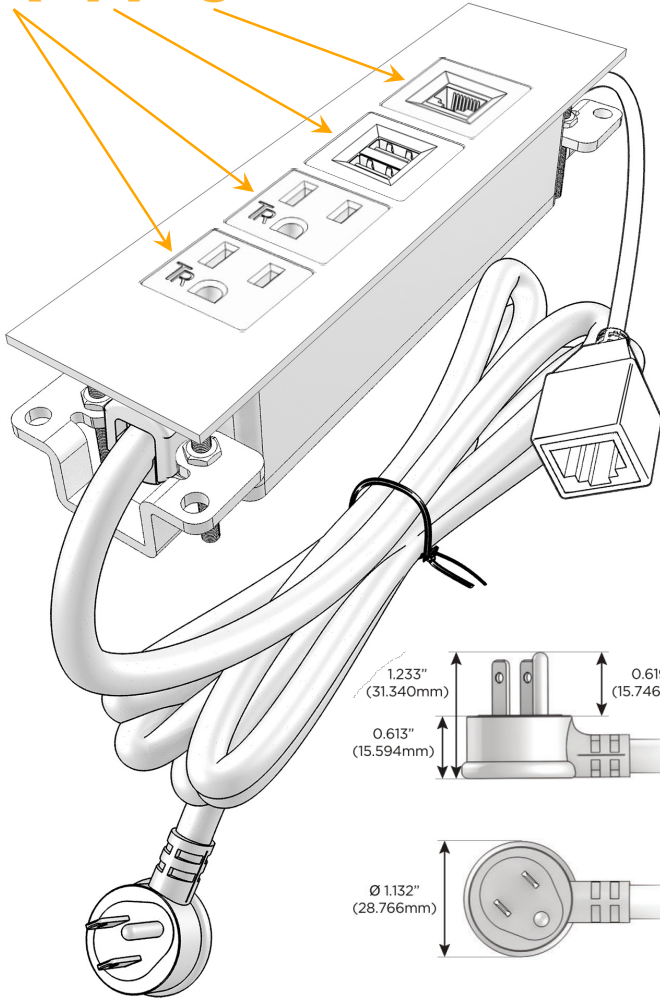

M-POWER-4T

AC POWER & DATA CONNECTIVITY SOLUTION

M-POWER-4TG1-AAM6-G1ATP

Specs:

Modules/Ports:

- **A** Tamper Resistant AC Receptacle
- **M** Double USB-A (Fast Charging Ports - 18W)
- **6** CAT 6

A M 6

Distributed by

Mormax Company, Inc.

8 Westchester Plaza

Elmsford, NY 10523

914-699-0101

sales@mormax.com

mormax.com