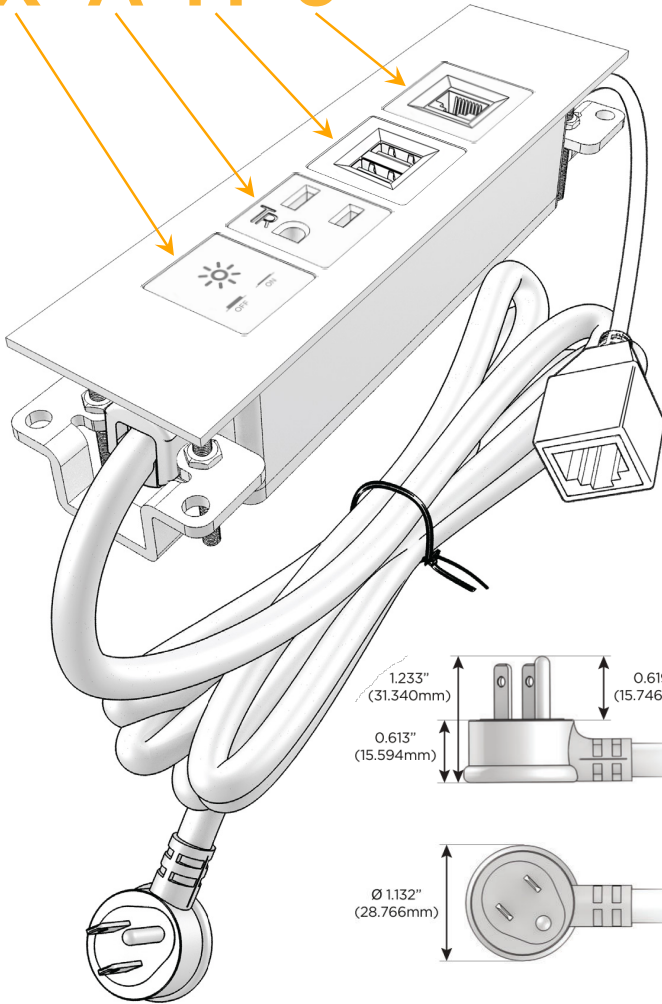

M-POWER-4T

AC POWER & DATA CONNECTIVITY SOLUTION

M-POWER-4TCC-XAM6-CCATP

Specs:

Modules/Ports:

- **X** Switched AC
- **A** Tamper Resistant AC Receptacle
- **M** Double USB-A (Fast Charging Ports - 18W)
- **6** CAT 6

X A M 6