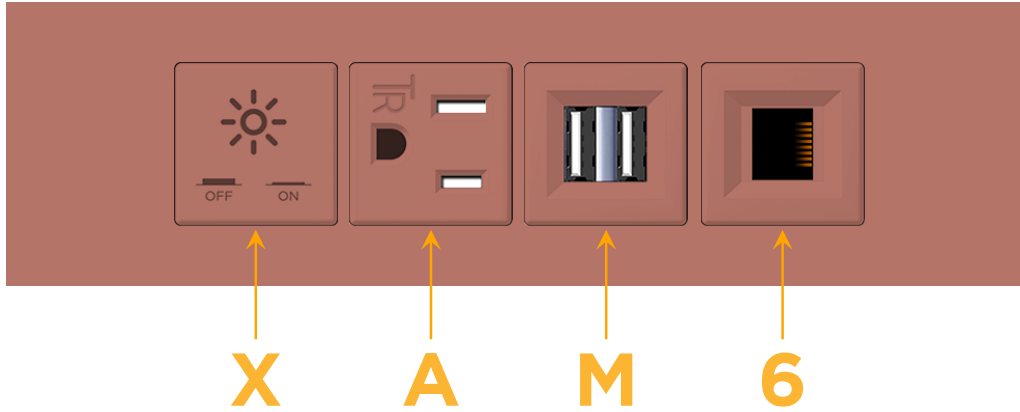

Trim Plate Finish: **UNICOLOR™ TRUE COPPER (ABS)**

Custom Finishes Available

M-POWER-4TCC-XAM6-CCATP

Features:

Module/Port Options:

- A** Tamper Resistant AC Receptacle
- E** USB-A & USB-C (20W)
- M** Double USB-A (Fast Charging Ports - 18W)
- H** HDMI
- 6** CAT 6
- 12** RJ 12
- X** Switched AC
- Y** 3-Way Switch (Low Voltage)
- V** USB-C (45W High Speed Charging Port)
- S** USB-C (25W High Speed Charging Port)
- R** Switched AC (Rocker Switch)
- D** Dimmer Switch

Plug:

Supplied with Low Profile Flat 45° Angle 120 VAC Plug

Optional Standard Straight 120 VAC Plug

Optional Straight 120 VAC Pass-through Plug

- CLEAN, COMPACT DESIGN
- STREAMLINED
- LOW PROFILE
- SIDE-EXITING CORDS
- PLUG & PLAY
- 6' AC CORD & PLUG (FLAT PLUG STANDARD)
- CUSTOMIZABLE CONFIGURATIONS AND FINISHES
- UL LISTED FOR MOUNTING IN FURNITURE
- 15A

M-POWER-4T

AC POWER & DATA CONNECTIVITY SOLUTION

M-POWER-4TCC-XAM6-CCATP

Specs:

Modules/Ports:

- X** Switched AC
- A** Tamper Resistant AC Receptacle
- M** Double USB-A (Fast Charging Ports - 18W)
- 6** CAT 6