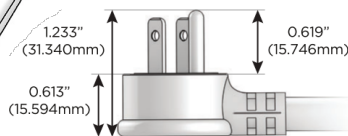

M-POWER-4T

AC POWER & DATA CONNECTIVITY SOLUTION

M-POWER-4TCC-XAM6-CCATP

Specs:

Modules/Ports:

- **X** Switched AC
- **A** Tamper Resistant AC Receptacle
- **M** Double USB-A (Fast Charging Ports - 18W)
- **6** CAT 6

X A M 6