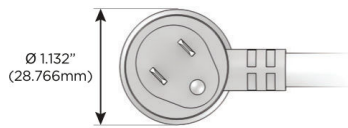

M-POWER-4T

AC POWER & DATA CONNECTIVITY SOLUTION

M-POWER-4TCC-XAM6-CCATP

Specs:

Modules/Ports:

- **X** Switched AC
- **A** Tamper Resistant AC Receptacle
- **M** Double USB-A (Fast Charging Ports - 18W)
- **6** CAT 6

X A M 6