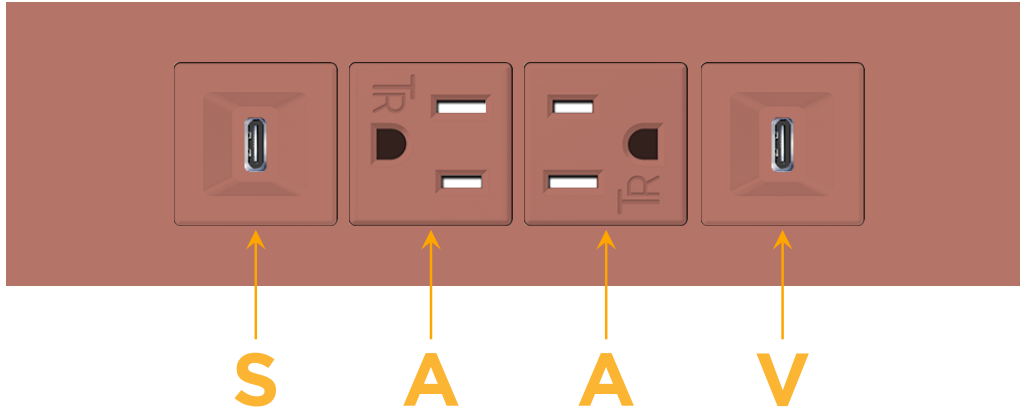

M-POWER-4T

AC POWER & DATA CONNECTIVITY SOLUTION

M-POWER-4TCC-SAAV-CCATP

Distributed by

Mormax Company, Inc.

8 Westchester Plaza

Elmsford, NY 10523

914-699-0101

sales@mormax.com

mormax.com

Metro Light & Power's line of power & data solutions offers sophisticated design elements combined with greater ease of installation. Streamlined and low-profile, enhanced by side-exiting cords, our outlets advance the industry with their cutting edge look and feel. We believe flexibility is key, and we provide a variety of mounting options, including the ability to mount in limited spaces. Our outlets are available in many finishes and configurations, in addition to a custom color and finish capability for our clients.

Trim Plate Finish: **UNICOLOR™ TRUE COPPER (ABS)**

Custom Finishes Available

M-POWER-4TCC-SAAV-CCATP

Features:

Module/Port Options:

- **A** Tamper Resistant AC Receptacle
- **E** USB-A & USB-C (20W)
- **M** Double USB-A (Fast Charging Ports - 18W)
- **H** HDMI
- **6** CAT 6
- **12** RJ 12
- **X** Switched AC
- **Y** 3-Way Switch (Low Voltage)
- **V** USB-C (45W High Speed Charging Port)
- **S** USB-C (25W High Speed Charging Port)
- **R** Switched AC (Rocker Switch)
- **D** Dimmer Switch

Plug:

Supplied with Low Profile Flat 45° Angle 120 VAC Plug

Optional Standard Straight 120 VAC Plug

Optional Straight 120 VAC Pass-through Plug

- CLEAN, COMPACT DESIGN
- STREAMLINED
- LOW PROFILE
- SIDE-EXITING CORDS
- PLUG & PLAY
- 6' AC CORD & PLUG (FLAT PLUG STANDARD)
- CUSTOMIZABLE CONFIGURATIONS AND FINISHES
- UL LISTED FOR MOUNTING IN FURNITURE
- 15A