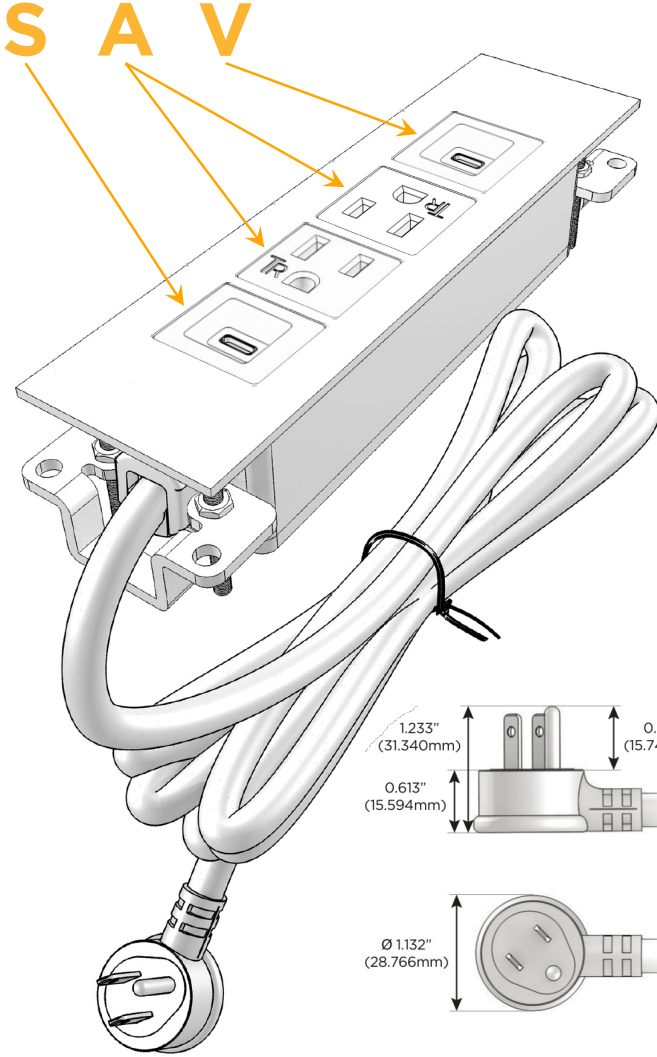

### Module/Port Options:

- A** Tamper Resistant AC Receptacle
- E** USB-A & USB-C (20W)
- M** Double USB-A (Fast Charging Ports - 18W)
- H** HDMI
- 6** CAT 6
- 12** RJ 12
- X** Switched AC
- Y** 3-Way Switch (Low Voltage)
- V** USB-C (45W High Speed Charging Port)
- S** USB-C (25W High Speed Charging Port)
- R** Switched AC (Rocker Switch)
- D** Dimmer Switch

### Plug:

Supplied with Low Profile Flat 45° Angle 120 VAC Plug

Optional Standard Straight 120 VAC Plug

Optional Straight 120 VAC Pass-through Plug

- CLEAN, COMPACT DESIGN
- STREAMLINED
- LOW PROFILE
- SIDE-EXITING CORDS
- PLUG & PLAY
- 6' AC CORD & PLUG (FLAT PLUG STANDARD)
- CUSTOMIZABLE CONFIGURATIONS AND FINISHES
- UL LISTED FOR MOUNTING IN FURNITURE
- 15A

# M-POWER-4T

AC POWER & DATA CONNECTIVITY SOLUTION

M-POWER-4TCC-SAAV-CCATP

Specs:

**Modules/Ports:**

- S** USB-C (25W High Speed Charging Port)
- A** Tamper Resistant AC Receptacle
- V** USB-C (45W High Speed Charging Port)