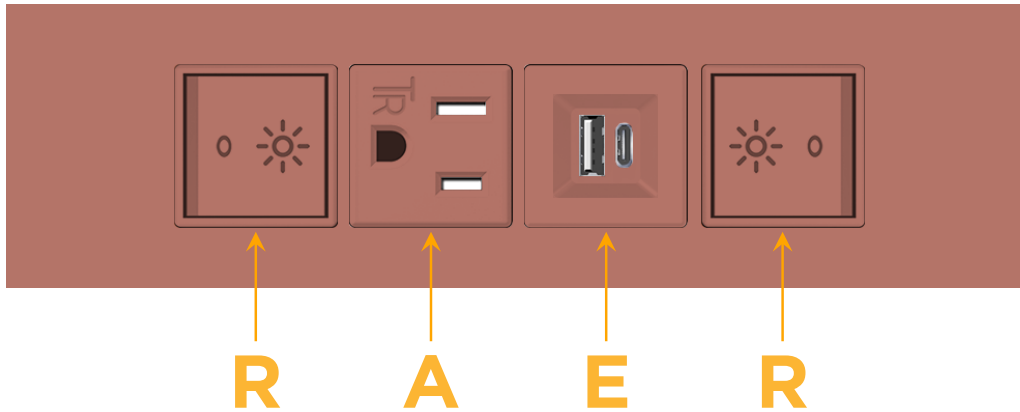

M-POWER-4T

AC POWER & DATA CONNECTIVITY SOLUTION

M-POWER-4TCC-RAER-CCATP

Distributed by

Mormax Company, Inc.

8 Westchester Plaza

Elmsford, NY 10523

914-699-0101

sales@mormax.com

mormax.com

Metro Light & Power's line of power & data solutions offers sophisticated design elements combined with greater ease of installation. Streamlined and low-profile, enhanced by side-exiting cords, our outlets advance the industry with their cutting edge look and feel. We believe flexibility is key, and we provide a variety of mounting options, including the ability to mount in limited spaces. Our outlets are available in many finishes and configurations, in addition to a custom color and finish capability for our clients.

Trim Plate Finish: **UNICOLOR™ TRUE COPPER (ABS)**

Custom Finishes Available

M-POWER-4TCC-RAER-CCATP

Features:

Module/Port Options:

- **A** Tamper Resistant AC Receptacle
- **E** USB-A & USB-C (20W)
- **M** Double USB-A (Fast Charging Ports - 18W)
- **H** HDMI
- **6** CAT 6
- **12** RJ 12
- **X** Switched AC
- **Y** 3-Way Switch (Low Voltage)
- **V** USB-C (45W High Speed Charging Port)
- **S** USB-C (25W High Speed Charging Port)
- **R** Switched AC (Rocker Switch)
- **D** Dimmer Switch

Plug:

Supplied with Low Profile Flat 45° Angle 120 VAC Plug

Optional Standard Straight 120 VAC Plug

Optional Straight 120 VAC Pass-through Plug

- CLEAN, COMPACT DESIGN
- STREAMLINED
- LOW PROFILE
- SIDE-EXITING CORDS
- PLUG & PLAY
- 6' AC CORD & PLUG (FLAT PLUG STANDARD)
- CUSTOMIZABLE CONFIGURATIONS AND FINISHES
- UL LISTED FOR MOUNTING IN FURNITURE
- 15A