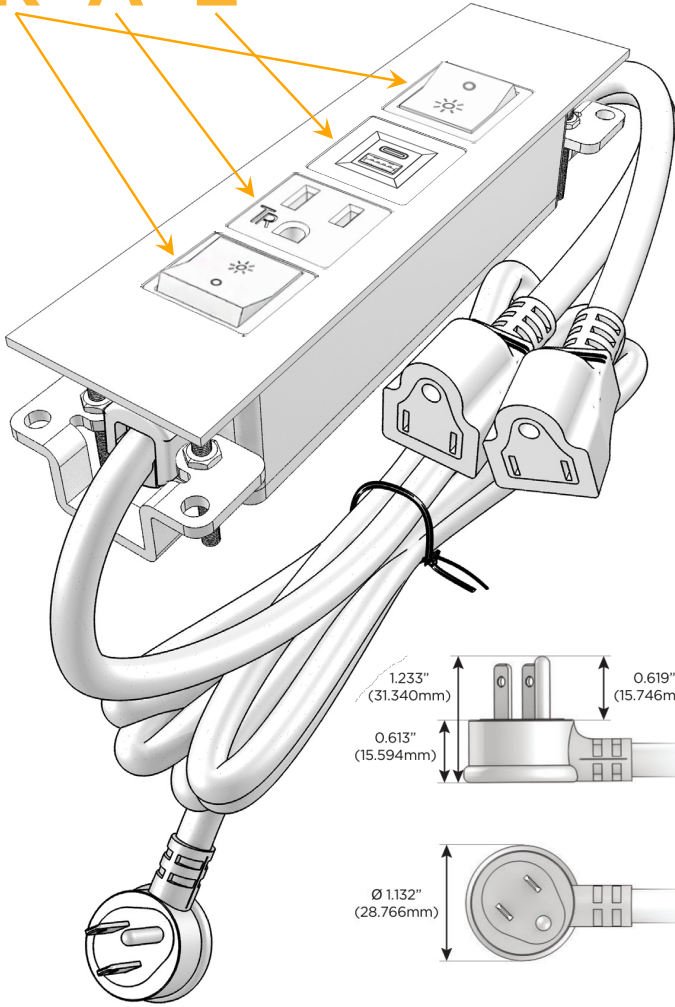

M-POWER-4T

AC POWER & DATA CONNECTIVITY SOLUTION

M-POWER-4TCC-RAER-CCATP

Specs:

Modules/Ports:

- **R** Switched AC (Rocker Switch)
- **A** Tamper Resistant AC Receptacle
- **E** USB-A & USB-C (20W)

R A E

Distributed by

Mormax Company, Inc.

8 Westchester Plaza

Elmsford, NY 10523

914-699-0101

sales@mormax.com

mormax.com