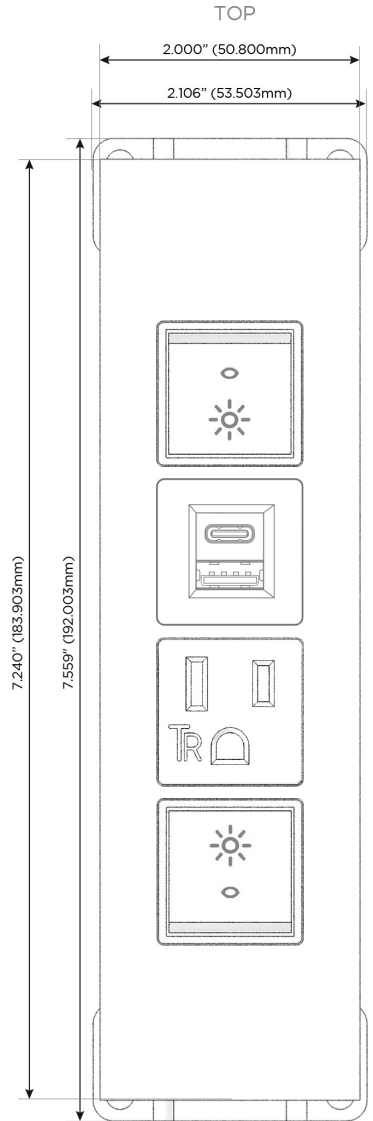

M-POWER-4T

AC POWER & DATA CONNECTIVITY SOLUTION

M-POWER-4TCC-RAER-CCATP

Specs:

Modules/Ports:

- **R** Switched AC (Rocker Switch)
- **A** Tamper Resistant AC Receptacle
- **E** USB-A & USB-C (20W)

R A E

Distributed by

Mormax Company, Inc.

8 Westchester Plaza

Elmsford, NY 10523

914-699-0101

sales@mormax.com

mormax.com