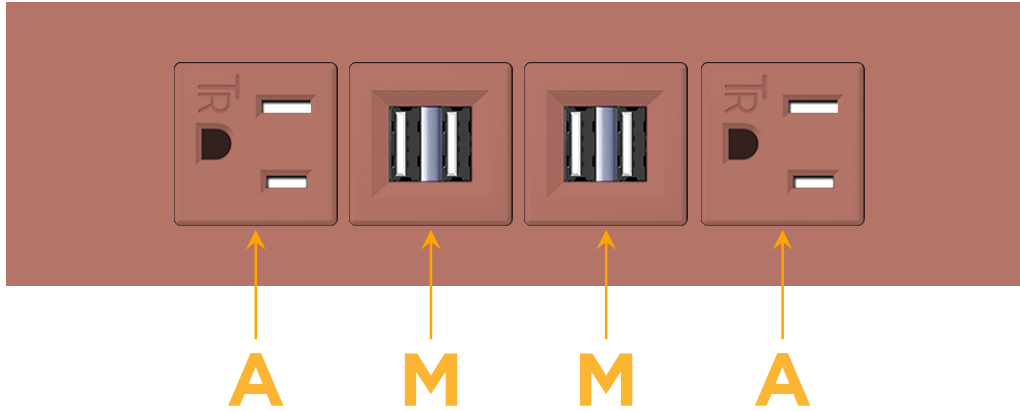

M-POWER-4T

AC POWER & DATA CONNECTIVITY SOLUTION

M-POWER-4TCC-AMMA-CCATP

Distributed by

Mormax Company, Inc.

8 Westchester Plaza

Elmsford, NY 10523

914-699-0101

sales@mormax.com

mormax.com

Metro Light & Power's line of power & data solutions offers sophisticated design elements combined with greater ease of installation. Streamlined and low-profile, enhanced by side-exiting cords, our outlets advance the industry with their cutting edge look and feel. We believe flexibility is key, and we provide a variety of mounting options, including the ability to mount in limited spaces. Our outlets are available in many finishes and configurations, in addition to a custom color and finish capability for our clients.

Trim Plate Finish: **UNICOLOR™ TRUE COPPER (ABS)**

Custom Finishes Available

M-POWER-4TCC-AMMA-CCATP

Features:

Module/Port Options:

- **A** Tamper Resistant AC Receptacle
- **E** USB-A & USB-C (20W)
- **M** Double USB-A (Fast Charging Ports - 18W)
- **H** HDMI
- **6** CAT 6
- **12** RJ 12
- **X** Switched AC
- **Y** 3-Way Switch (Low Voltage)
- **V** USB-C (45W High Speed Charging Port)
- **S** USB-C (25W High Speed Charging Port)
- **R** Switched AC (Rocker Switch)
- **D** Dimmer Switch

Plug:

Supplied with Low Profile Flat 45° Angle 120 VAC Plug

Optional Standard Straight 120 VAC Plug

Optional Straight 120 VAC Pass-through Plug

- CLEAN, COMPACT DESIGN
- STREAMLINED
- LOW PROFILE
- SIDE-EXITING CORDS
- PLUG & PLAY
- 6' AC CORD & PLUG (FLAT PLUG STANDARD)
- CUSTOMIZABLE CONFIGURATIONS AND FINISHES
- UL LISTED FOR MOUNTING IN FURNITURE
- 15A