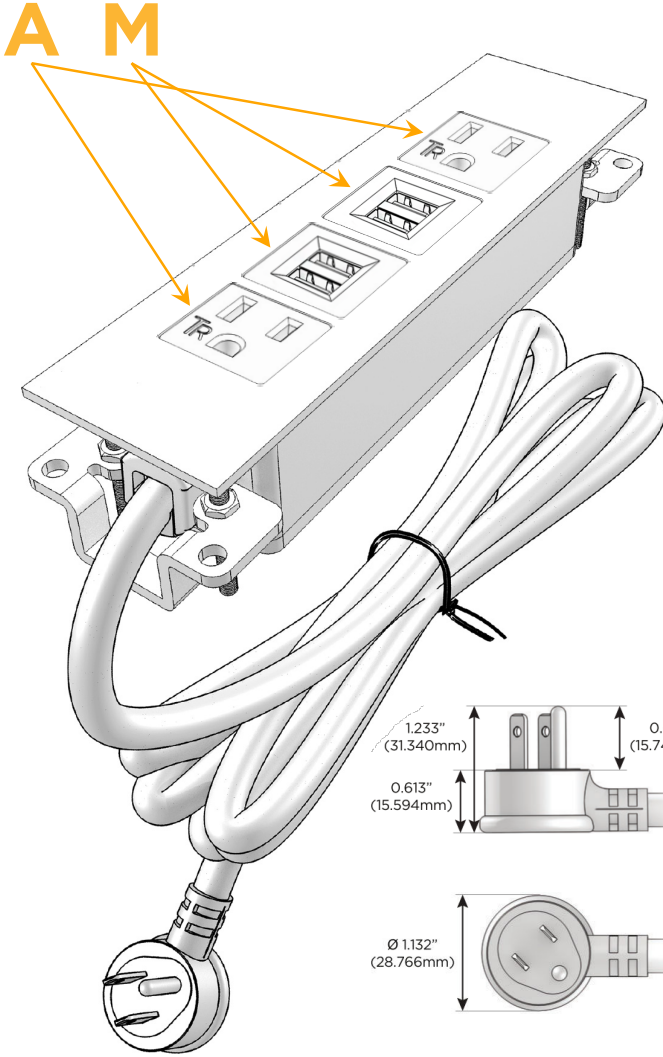

### Module/Port Options:

- A** Tamper Resistant AC Receptacle
- E** USB-A & USB-C (20W)
- M** Double USB-A (Fast Charging Ports - 18W)
- H** HDMI
- 6** CAT 6
- 12** RJ 12
- X** Switched AC
- Y** 3-Way Switch (Low Voltage)
- V** USB-C (45W High Speed Charging Port)
- S** USB-C (25W High Speed Charging Port)
- R** Switched AC (Rocker Switch)
- D** Dimmer Switch

### Plug:

Supplied with Low Profile Flat 45° Angle 120 VAC Plug

Optional Standard Straight 120 VAC Plug

Optional Straight 120 VAC Pass-through Plug

- CLEAN, COMPACT DESIGN
- STREAMLINED
- LOW PROFILE
- SIDE-EXITING CORDS
- PLUG & PLAY
- 6' AC CORD & PLUG (FLAT PLUG STANDARD)
- CUSTOMIZABLE CONFIGURATIONS AND FINISHES
- UL LISTED FOR MOUNTING IN FURNITURE
- 15A

# M-POWER-4T

AC POWER & DATA CONNECTIVITY SOLUTION

M-POWER-4TCC-AMMA-CCATP

Specs:

**Modules/Ports:**

- A** Tamper Resistant AC Receptacle
- M** Double USB-A (Fast Charging Ports - 18W)

Distributed by

Mormax Company, Inc.