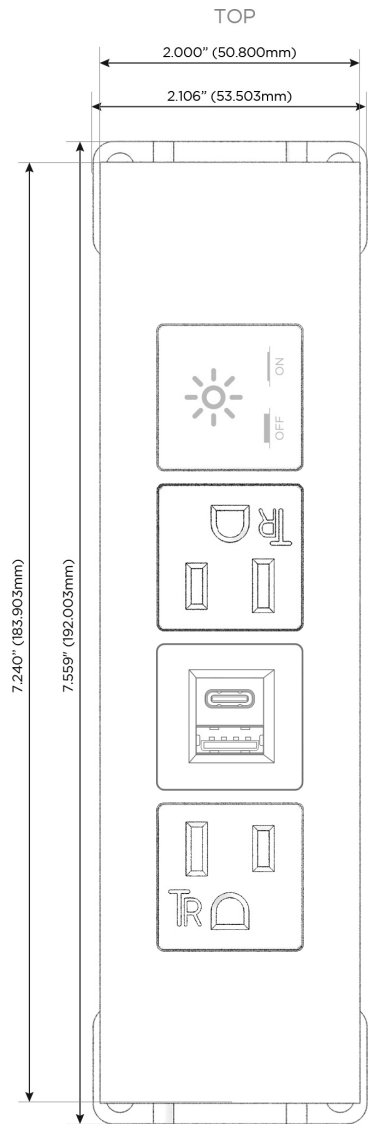

M-POWER-4T

AC POWER & DATA CONNECTIVITY SOLUTION

M-POWER-4TCC-AEAX-CCATP

Specs:

Modules/Ports:

- **A** Tamper Resistant AC Receptacle
- **E** USB-A & USB-C (20W)
- **X** Switched AC

Distributed by

Mormax Company, Inc.

8 Westchester Plaza

Elmsford, NY 10523

914-699-0101

sales@mormax.com

mormax.com