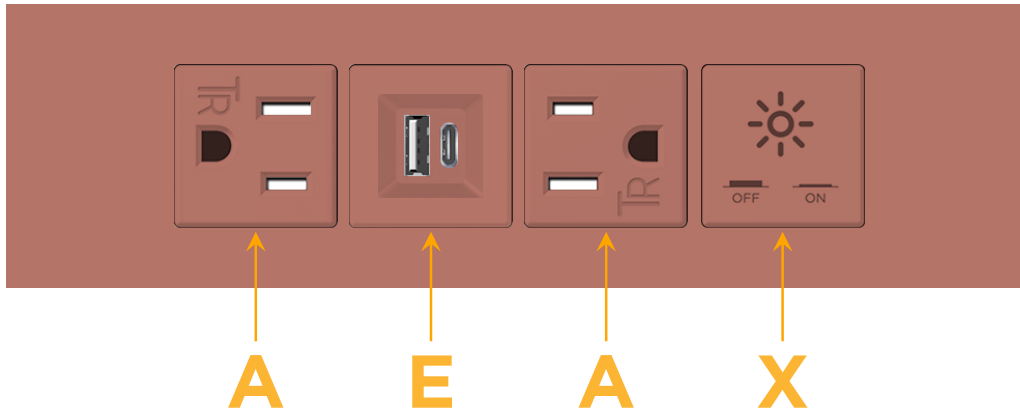

M-POWER-4T

AC POWER & DATA CONNECTIVITY SOLUTION

M-POWER-4TCC-AEAX-CCATP

Distributed by

Mormax Company, Inc.

8 Westchester Plaza

Elmsford, NY 10523

914-699-0101

sales@mormax.com

mormax.com

Metro Light & Power's line of power & data solutions offers sophisticated design elements combined with greater ease of installation. Streamlined and low-profile, enhanced by side-exiting cords, our outlets advance the industry with their cutting edge look and feel. We believe flexibility is key, and we provide a variety of mounting options, including the ability to mount in limited spaces. Our outlets are available in many finishes and configurations, in addition to a custom color and finish capability for our clients.

Trim Plate Finish: **UNICOLOR™ TRUE COPPER (ABS)**

Custom Finishes Available

M-POWER-4TCC-AEAX-CCATP

Features:

Module/Port Options:

- **A** Tamper Resistant AC Receptacle
- **E** USB-A & USB-C (20W)
- **M** Double USB-A (Fast Charging Ports - 18W)
- **H** HDMI
- **6** CAT 6
- **12** RJ 12
- **X** Switched AC
- **Y** 3-Way Switch (Low Voltage)
- **V** USB-C (45W High Speed Charging Port)
- **S** USB-C (25W High Speed Charging Port)
- **R** Switched AC (Rocker Switch)
- **D** Dimmer Switch

Plug:

Supplied with Low Profile Flat 45° Angle 120 VAC Plug

Optional Standard Straight 120 VAC Plug

Optional Straight 120 VAC Pass-through Plug

- CLEAN, COMPACT DESIGN
- STREAMLINED
- LOW PROFILE
- SIDE-EXITING CORDS
- PLUG & PLAY
- 6' AC CORD & PLUG (FLAT PLUG STANDARD)
- CUSTOMIZABLE CONFIGURATIONS AND FINISHES
- UL LISTED FOR MOUNTING IN FURNITURE
- 15A