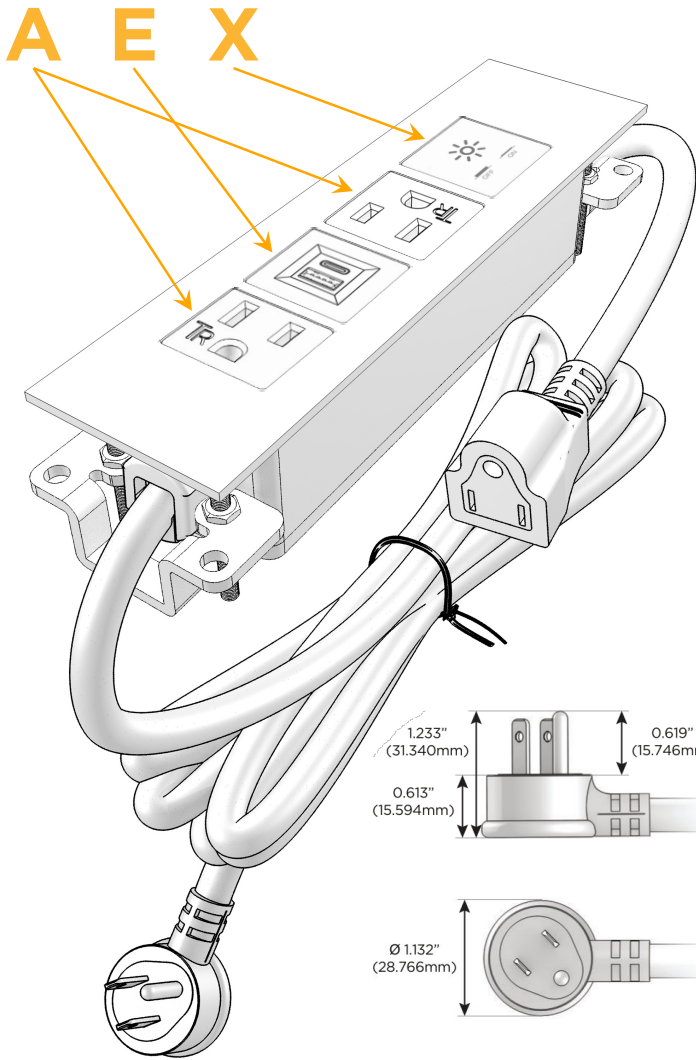

### Module/Port Options:

- A** Tamper Resistant AC Receptacle
- E** USB-A & USB-C (20W)
- M** Double USB-A (Fast Charging Ports - 18W)
- H** HDMI
- 6** CAT 6
- 12** RJ 12
- X** Switched AC
- Y** 3-Way Switch (Low Voltage)
- V** USB-C (45W High Speed Charging Port)
- S** USB-C (25W High Speed Charging Port)
- R** Switched AC (Rocker Switch)
- D** Dimmer Switch

### Plug:

Supplied with Low Profile Flat 45° Angle 120 VAC Plug

Optional Standard Straight 120 VAC Plug

Optional Straight 120 VAC Pass-through Plug

- CLEAN, COMPACT DESIGN
- STREAMLINED
- LOW PROFILE
- SIDE-EXITING CORDS
- PLUG & PLAY
- 6' AC CORD & PLUG (FLAT PLUG STANDARD)
- CUSTOMIZABLE CONFIGURATIONS AND FINISHES
- UL LISTED FOR MOUNTING IN FURNITURE
- 15A

## AC POWER & DATA CONNECTIVITY SOLUTION

M-POWER-4TCC-AEAX-CCATP

Specs:

### Modules/Ports:

- A** Tamper Resistant AC Receptacle
- E** USB-A & USB-C (20W)
- X** Switched AC

Distributed by

Mormax Company, Inc.

8 Westchester Plaza

Elmsford, NY 10523

914-699-0101

sales@mormax.com