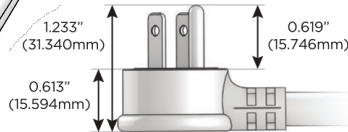

M-POWER-4T

AC POWER & DATA CONNECTIVITY SOLUTION

M-POWER-4TCC-AEAX-CCATP

Specs:

Modules/Ports:

- **A** Tamper Resistant AC Receptacle
- **E** USB-A & USB-C (20W)
- **X** Switched AC