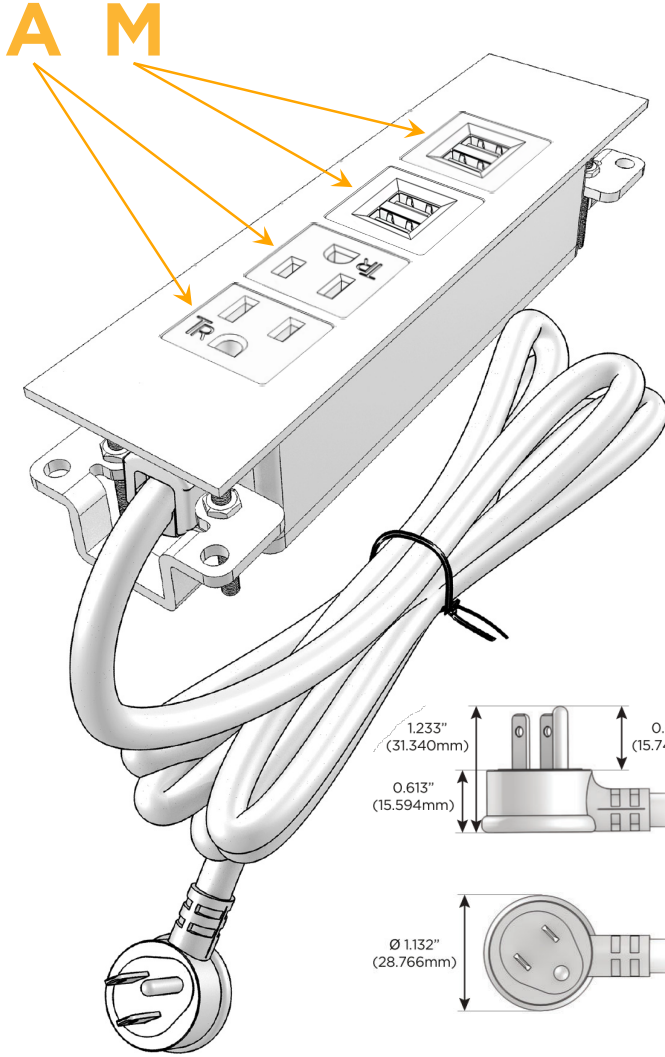

### Module/Port Options:

- A** Tamper Resistant AC Receptacle
- E** USB-A & USB-C (20W)
- M** Double USB-A (Fast Charging Ports - 18W)
- H** HDMI
- 6** CAT 6
- 12** RJ 12
- X** Switched AC
- Y** 3-Way Switch (Low Voltage)
- V** USB-C (45W High Speed Charging Port)
- S** USB-C (25W High Speed Charging Port)
- R** Switched AC (Rocker Switch)
- D** Dimmer Switch

### Plug:

Supplied with Low Profile Flat 45° Angle 120 VAC Plug

Optional Standard Straight 120 VAC Plug

Optional Straight 120 VAC Pass-through Plug

- CLEAN, COMPACT DESIGN
- STREAMLINED
- LOW PROFILE
- SIDE-EXITING CORDS
- PLUG & PLAY
- 6' AC CORD & PLUG (FLAT PLUG STANDARD)
- CUSTOMIZABLE CONFIGURATIONS AND FINISHES
- UL LISTED FOR MOUNTING IN FURNITURE
- 15A

## AC POWER & DATA CONNECTIVITY SOLUTION

M-POWER-4TCC-AAMM-CCATP

Specs:

### Modules/Ports:

- A** Tamper Resistant AC Receptacle
- M** Double USB-A (Fast Charging Ports - 18W)

Distributed by

Mormax Company, Inc.

8 Westchester Plaza

Elmsford, NY 10523

914-699-0101

sales@mormax.com