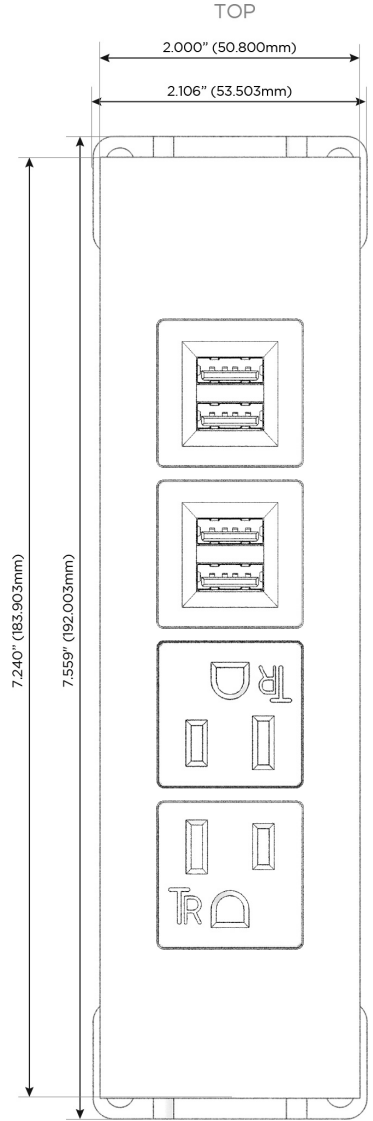

M-POWER-4T

AC POWER & DATA CONNECTIVITY SOLUTION

M-POWER-4TCC-AAMM-CCATP

Specs:

Modules/Ports:

- **A** Tamper Resistant AC Receptacle
- **M** Double USB-A (Fast Charging Ports - 18W)

Distributed by

Mormax Company, Inc.

8 Westchester Plaza

Elmsford, NY 10523

914-699-0101

sales@mormax.com

mormax.com