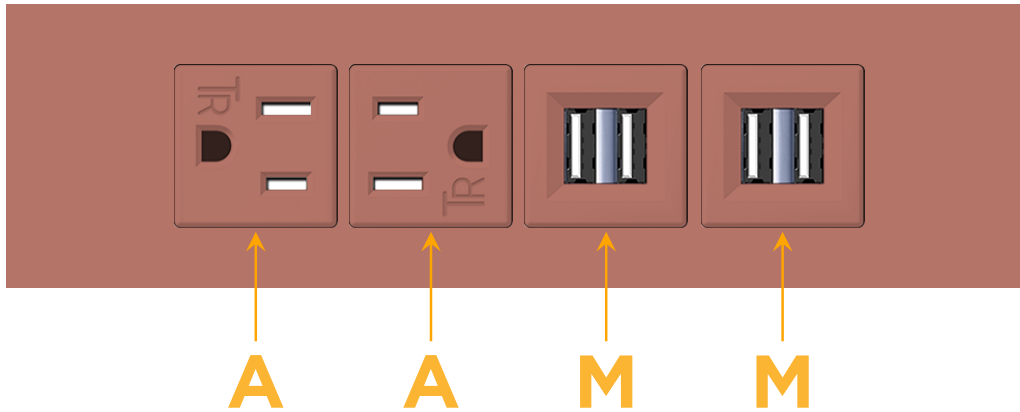

M-POWER-4T

AC POWER & DATA CONNECTIVITY SOLUTION

M-POWER-4TCC-AAMM-CCATP

Distributed by

Mormax Company, Inc.

8 Westchester Plaza

Elmsford, NY 10523

914-699-0101

sales@mormax.com

mormax.com

Metro Light & Power's line of power & data solutions offers sophisticated design elements combined with greater ease of installation. Streamlined and low-profile, enhanced by side-exiting cords, our outlets advance the industry with their cutting edge look and feel. We believe flexibility is key, and we provide a variety of mounting options, including the ability to mount in limited spaces. Our outlets are available in many finishes and configurations, in addition to a custom color and finish capability for our clients.

Trim Plate Finish: **UNICOLOR™ TRUE COPPER (ABS)**

Custom Finishes Available

M-POWER-4TCC-AAMM-CCATP

Features:

Module/Port Options:

- **A** Tamper Resistant AC Receptacle
- **E** USB-A & USB-C (20W)
- **M** Double USB-A (Fast Charging Ports - 18W)
- **H** HDMI
- **6** CAT 6
- **12** RJ 12
- **X** Switched AC
- **Y** 3-Way Switch (Low Voltage)
- **V** USB-C (45W High Speed Charging Port)
- **S** USB-C (25W High Speed Charging Port)
- **R** Switched AC (Rocker Switch)
- **D** Dimmer Switch

Plug:

Supplied with Low Profile Flat 45° Angle 120 VAC Plug

Optional Standard Straight 120 VAC Plug

Optional Straight 120 VAC Pass-through Plug

- CLEAN, COMPACT DESIGN
- STREAMLINED
- LOW PROFILE
- SIDE-EXITING CORDS
- PLUG & PLAY
- 6' AC CORD & PLUG (FLAT PLUG STANDARD)
- CUSTOMIZABLE CONFIGURATIONS AND FINISHES
- UL LISTED FOR MOUNTING IN FURNITURE
- 15A