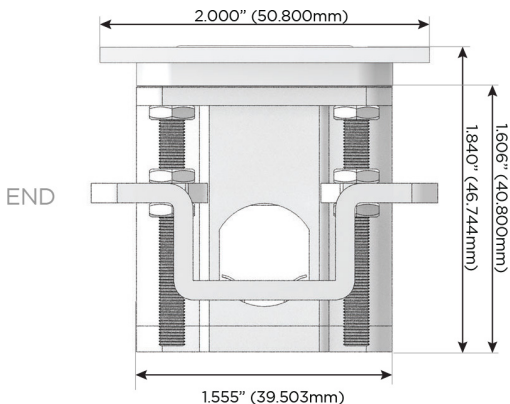

### Plug:

Supplied with Low Profile Flat 45° Angle 120 VAC Plug

Optional Standard Straight 120 VAC Plug

Optional Straight 120 VAC Pass-through Plug

- CLEAN, COMPACT DESIGN
- STREAMLINED
- LOW PROFILE
- SIDE-EXITING CORDS
- PLUG & PLAY
- 6' AC CORD & PLUG (FLAT PLUG STANDARD)
- CUSTOMIZABLE CONFIGURATIONS AND FINISHES
- UL LISTED FOR MOUNTING IN FURNITURE
- 15A

# M-POWER-4T

AC POWER & DATA CONNECTIVITY SOLUTION

M-POWER-4TCC-AAE6-CCATP

Specs:

**Modules/Ports:**

- A** Tamper Resistant AC Receptacle
- E** USB-A & USB-C (20W)
- 6** CAT 6

Distributed by

Mormax Company, Inc.