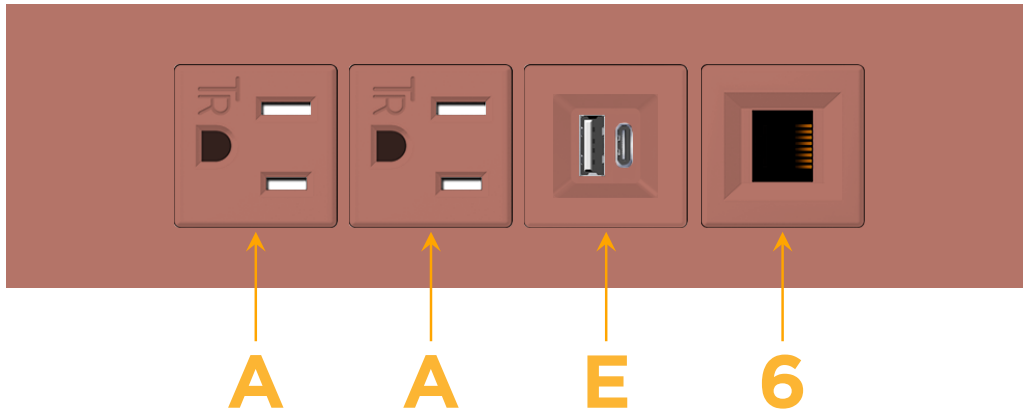

M-POWER-4T

AC POWER & DATA CONNECTIVITY SOLUTION

M-POWER-4TCC-AAE6-CCATP

Distributed by

Mormax Company, Inc.

8 Westchester Plaza

Elmsford, NY 10523

914-699-0101

sales@mormax.com

mormax.com

Metro Light & Power's line of power & data solutions offers sophisticated design elements combined with greater ease of installation. Streamlined and low-profile, enhanced by side-exiting cords, our outlets advance the industry with their cutting edge look and feel. We believe flexibility is key, and we provide a variety of mounting options, including the ability to mount in limited spaces. Our outlets are available in many finishes and configurations, in addition to a custom color and finish capability for our clients.

Trim Plate Finish: **UNICOLOR™ TRUE COPPER (ABS)**

Custom Finishes Available

M-POWER-4TCC-AAE6-CCATP

Features:

Module/Port Options:

- **A** Tamper Resistant AC Receptacle
- **E** USB-A & USB-C (20W)
- **M** Double USB-A (Fast Charging Ports - 18W)
- **H** HDMI
- **6** CAT 6
- **12** RJ 12
- **X** Switched AC
- **Y** 3-Way Switch (Low Voltage)
- **V** USB-C (45W High Speed Charging Port)
- **S** USB-C (25W High Speed Charging Port)
- **R** Switched AC (Rocker Switch)
- **D** Dimmer Switch

Plug:

Supplied with Low Profile Flat 45° Angle 120 VAC Plug

Optional Standard Straight 120 VAC Plug

Optional Straight 120 VAC Pass-through Plug

- CLEAN, COMPACT DESIGN
- STREAMLINED
- LOW PROFILE
- SIDE-EXITING CORDS
- PLUG & PLAY
- 6' AC CORD & PLUG (FLAT PLUG STANDARD)
- CUSTOMIZABLE CONFIGURATIONS AND FINISHES
- UL LISTED FOR MOUNTING IN FURNITURE
- 15A