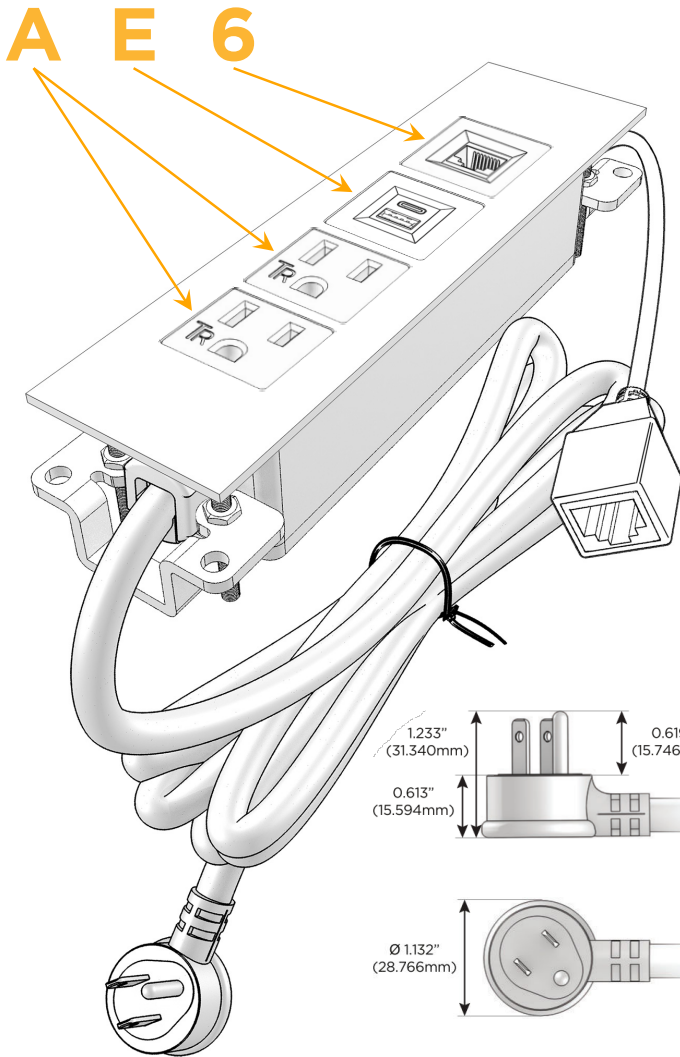

### Module/Port Options:

- A** Tamper Resistant AC Receptacle
- E** USB-A & USB-C (20W)
- M** Double USB-A (Fast Charging Ports - 18W)
- H** HDMI
- 6** CAT 6
- 12** RJ 12
- X** Switched AC
- Y** 3-Way Switch (Low Voltage)
- V** USB-C (45W High Speed Charging Port)
- S** USB-C (25W High Speed Charging Port)
- R** Switched AC (Rocker Switch)
- D** Dimmer Switch

### Plug:

Supplied with Low Profile Flat 45° Angle 120 VAC Plug

Optional Standard Straight 120 VAC Plug

Optional Straight 120 VAC Pass-through Plug

- CLEAN, COMPACT DESIGN
- STREAMLINED
- LOW PROFILE
- SIDE-EXITING CORDS
- PLUG & PLAY
- 6' AC CORD & PLUG (FLAT PLUG STANDARD)
- CUSTOMIZABLE CONFIGURATIONS AND FINISHES
- UL LISTED FOR MOUNTING IN FURNITURE
- 15A

# M-POWER-4T

AC POWER & DATA CONNECTIVITY SOLUTION

M-POWER-4TCC-AAE6-CCATP

Specs:

**Modules/Ports:**

- A** Tamper Resistant AC Receptacle
- E** USB-A & USB-C (20W)
- 6** CAT 6

Distributed by

Mormax Company, Inc.