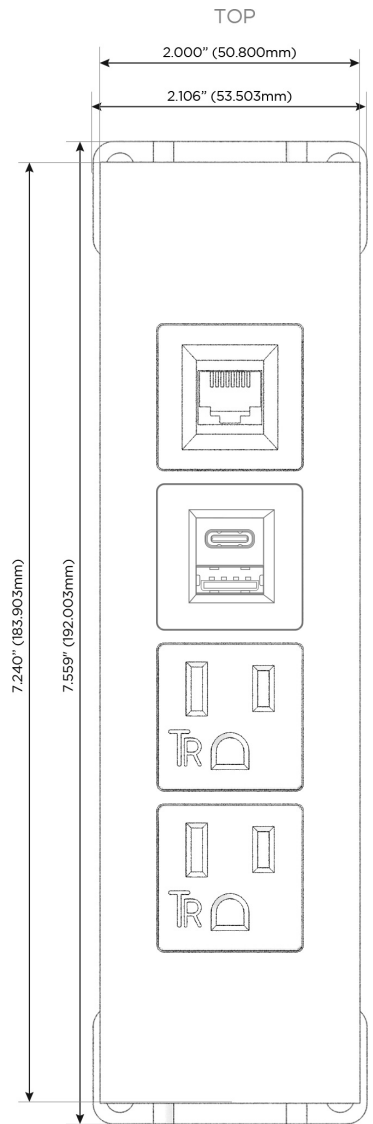

### Module/Port Options:

- A** Tamper Resistant AC Receptacle
- E** USB-A & USB-C (20W)
- M** Double USB-A (Fast Charging Ports - 18W)
- H** HDMI
- 6** CAT 6
- 12** RJ 12
- X** Switched AC
- Y** 3-Way Switch (Low Voltage)
- V** USB-C (45W High Speed Charging Port)
- S** USB-C (25W High Speed Charging Port)
- R** Switched AC (Rocker Switch)
- D** Dimmer Switch

### Plug:

Supplied with Low Profile Flat 45° Angle 120 VAC Plug

Optional Standard Straight 120 VAC Plug

Optional Straight 120 VAC Pass-through Plug

- CLEAN, COMPACT DESIGN
- STREAMLINED
- LOW PROFILE
- SIDE-EXITING CORDS
- PLUG & PLAY
- 6' AC CORD & PLUG (FLAT PLUG STANDARD)
- CUSTOMIZABLE CONFIGURATIONS AND FINISHES
- UL LISTED FOR MOUNTING IN FURNITURE
- 15A

# M-POWER-4T

AC POWER & DATA CONNECTIVITY SOLUTION

M-POWER-4TCC-AAE6-CCATP

Specs:

**Modules/Ports:**

- A** Tamper Resistant AC Receptacle
- E** USB-A & USB-C (20W)
- 6** CAT 6

Distributed by

Mormax Company, Inc.