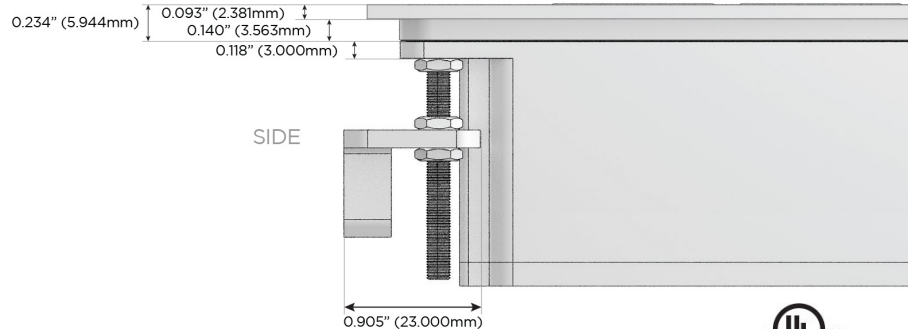

# M-POWER-4T

AC POWER & DATA CONNECTIVITY SOLUTION

M-POWER-4TCC-AAE6-CCATP

Specs:

**Modules/Ports:**

- A** Tamper Resistant AC Receptacle
- E** USB-A & USB-C (20W)
- 6** CAT 6

Distributed by

Mormax Company, Inc.