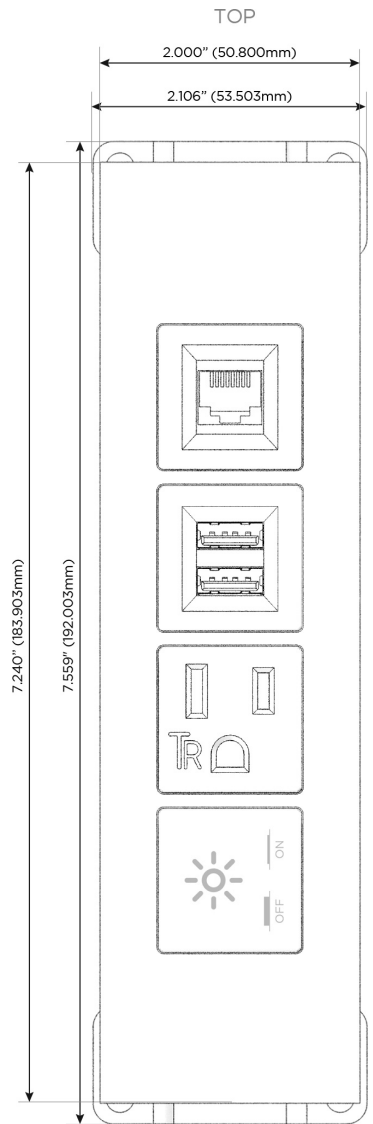

M-POWER-4T

AC POWER & DATA CONNECTIVITY SOLUTION

M-POWER-4TBZ2-XAM6-BZ2ATP

Specs:

Modules/Ports:

- **X** Switched AC
- **A** Tamper Resistant AC Receptacle
- **M** Double USB-A (Fast Charging Ports - 18W)
- **6** CAT 6

X A M 6

Distributed by

Mormax Company, Inc.

8 Westchester Plaza

Elmsford, NY 10523

914-699-0101

sales@mormax.com

mormax.com