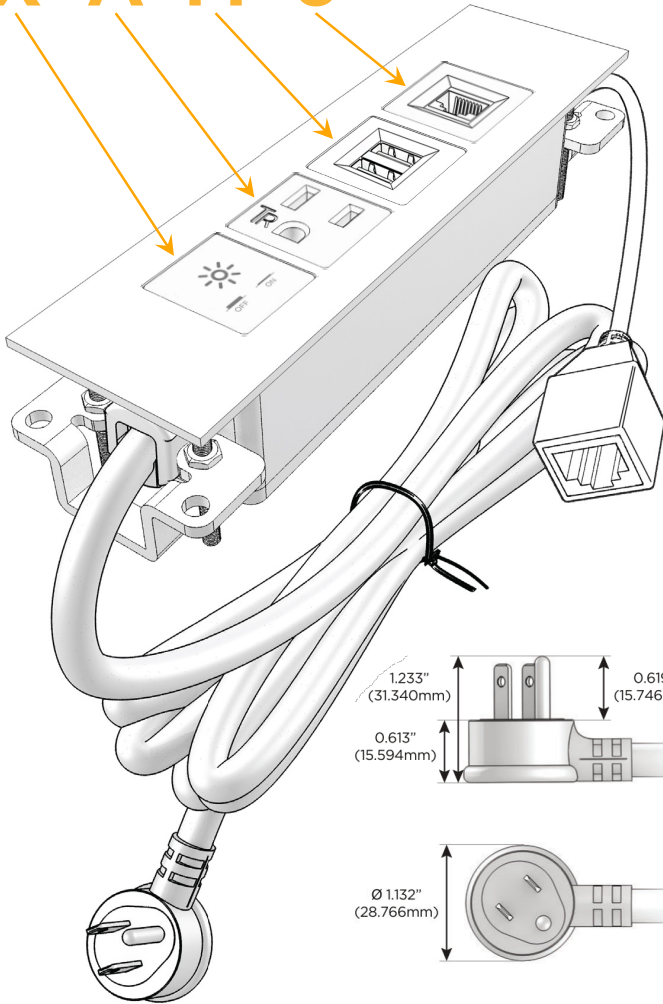

M-POWER-4T

AC POWER & DATA CONNECTIVITY SOLUTION

M-POWER-4TBZ2-XAM6-BZ2ATP

Specs:

Modules/Ports:

- **X** Switched AC
- **A** Tamper Resistant AC Receptacle
- **M** Double USB-A (Fast Charging Ports - 18W)
- **6** CAT 6

X A M 6

Distributed by

Mormax Company, Inc.

8 Westchester Plaza

Elmsford, NY 10523

914-699-0101

sales@mormax.com

mormax.com