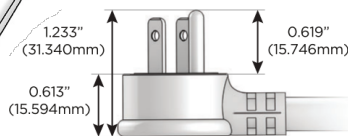

M-POWER-4T

AC POWER & DATA CONNECTIVITY SOLUTION

M-POWER-4TBZ2-XAM6-BZ2ATP

Specs:

Modules/Ports:

- **X** Switched AC
- **A** Tamper Resistant AC Receptacle
- **M** Double USB-A (Fast Charging Ports - 18W)
- **6** CAT 6

X A M 6