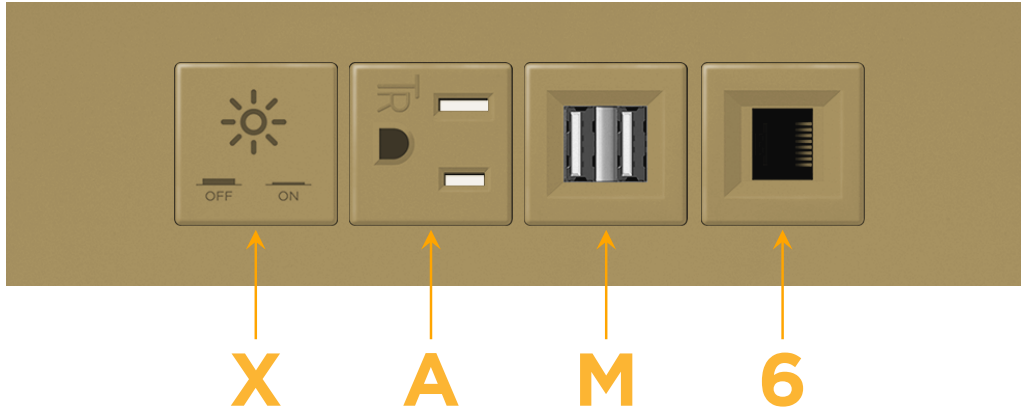

Trim Plate Finish: **UNICOLOR™ BRONZE (ABS)**

Custom Finishes Available

M-POWER-4TBZ2-XAM6-BZ2ATP

Features:

Module/Port Options:

- A** Tamper Resistant AC Receptacle
- E** USB-A & USB-C (20W)
- M** Double USB-A (Fast Charging Ports - 18W)
- H** HDMI
- 6** CAT 6
- 12** RJ 12
- X** Switched AC
- Y** 3-Way Switch (Low Voltage)
- V** USB-C (45W High Speed Charging Port)
- S** USB-C (25W High Speed Charging Port)
- R** Switched AC (Rocker Switch)
- D** Dimmer Switch

Plug:

Supplied with Low Profile Flat 45° Angle 120 VAC Plug

Optional Standard Straight 120 VAC Plug

Optional Straight 120 VAC Pass-through Plug

- CLEAN, COMPACT DESIGN
- STREAMLINED
- LOW PROFILE
- SIDE-EXITING CORDS
- PLUG & PLAY
- 6' AC CORD & PLUG (FLAT PLUG STANDARD)
- CUSTOMIZABLE CONFIGURATIONS AND FINISHES
- UL LISTED FOR MOUNTING IN FURNITURE
- 15A

M-POWER-4T

AC POWER & DATA CONNECTIVITY SOLUTION

M-POWER-4TBZ2-XAM6-BZ2ATP

Specs:

Modules/Ports:

- X** Switched AC
- A** Tamper Resistant AC Receptacle
- M** Double USB-A (Fast Charging Ports - 18W)
- 6** CAT 6