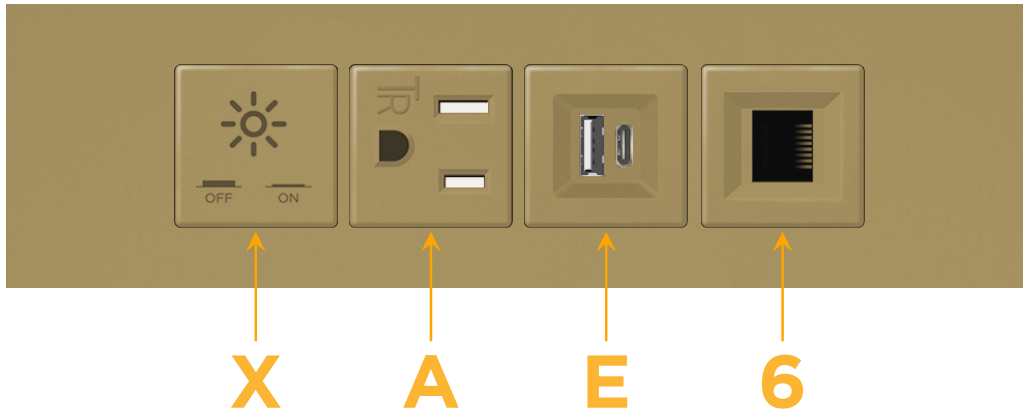

Trim Plate Finish: **UNICOLOR™ BRONZE (ABS)**

Custom Finishes Available

M-POWER-4TBZ2-XAE6-BZ2ATP

Features:

Module/Port Options:

- A** Tamper Resistant AC Receptacle
- E** USB-A & USB-C (20W)
- M** Double USB-A (Fast Charging Ports - 18W)
- H** HDMI
- 6** CAT 6
- 12** RJ 12
- X** Switched AC
- Y** 3-Way Switch (Low Voltage)
- V** USB-C (45W High Speed Charging Port)
- S** USB-C (25W High Speed Charging Port)
- R** Switched AC (Rocker Switch)
- D** Dimmer Switch

Plug:

Supplied with Low Profile Flat 45° Angle 120 VAC Plug

Optional Standard Straight 120 VAC Plug

Optional Straight 120 VAC Pass-through Plug

- CLEAN, COMPACT DESIGN
- STREAMLINED
- LOW PROFILE
- SIDE-EXITING CORDS
- PLUG & PLAY
- 6' AC CORD & PLUG (FLAT PLUG STANDARD)
- CUSTOMIZABLE CONFIGURATIONS AND FINISHES
- UL LISTED FOR MOUNTING IN FURNITURE
- 15A

sales@mormax.com

mormax.com

Specs:

Modules/Ports:

- X Switched AC
- A Tamper Resistant AC Receptacle
- E USB-A & USB-C (20W)
- 6 CAT 6

X A E 6