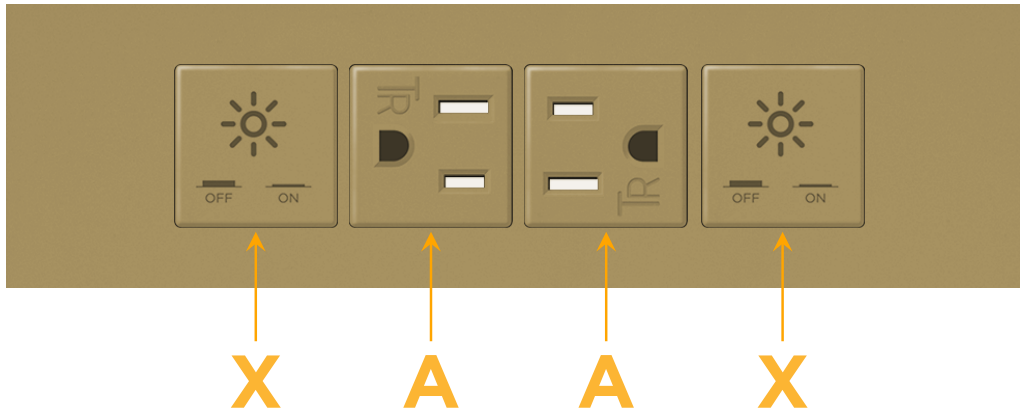

M-POWER-4T

AC POWER & DATA CONNECTIVITY SOLUTION

M-POWER-4TBZ2-XAAX-BZ2ATP

Distributed by

Mormax Company, Inc.

8 Westchester Plaza

Elmsford, NY 10523

914-699-0101

sales@mormax.com

mormax.com

Metro Light & Power's line of power & data solutions offers sophisticated design elements combined with greater ease of installation. Streamlined and low-profile, enhanced by side-exiting cords, our outlets advance the industry with their cutting edge look and feel. We believe flexibility is key, and we provide a variety of mounting options, including the ability to mount in limited spaces. Our outlets are available in many finishes and configurations, in addition to a custom color and finish capability for our clients.

Trim Plate Finish: **UNICOLOR™ BRONZE (ABS)**

Custom Finishes Available

M-POWER-4TBZ2-XAAX-BZ2ATP

Features:

Module/Port Options:

- **A** Tamper Resistant AC Receptacle
- **E** USB-A & USB-C (20W)
- **M** Double USB-A (Fast Charging Ports - 18W)
- **H** HDMI
- **6** CAT 6
- **12** RJ 12
- **X** Switched AC
- **Y** 3-Way Switch (Low Voltage)
- **V** USB-C (45W High Speed Charging Port)
- **S** USB-C (25W High Speed Charging Port)
- **R** Switched AC (Rocker Switch)
- **D** Dimmer Switch

Plug:

Supplied with Low Profile Flat 45° Angle 120 VAC Plug

Optional Standard Straight 120 VAC Plug

Optional Straight 120 VAC Pass-through Plug

- CLEAN, COMPACT DESIGN
- STREAMLINED
- LOW PROFILE
- SIDE-EXITING CORDS
- PLUG & PLAY
- 6' AC CORD & PLUG (FLAT PLUG STANDARD)
- CUSTOMIZABLE CONFIGURATIONS AND FINISHES
- UL LISTED FOR MOUNTING IN FURNITURE
- 15A