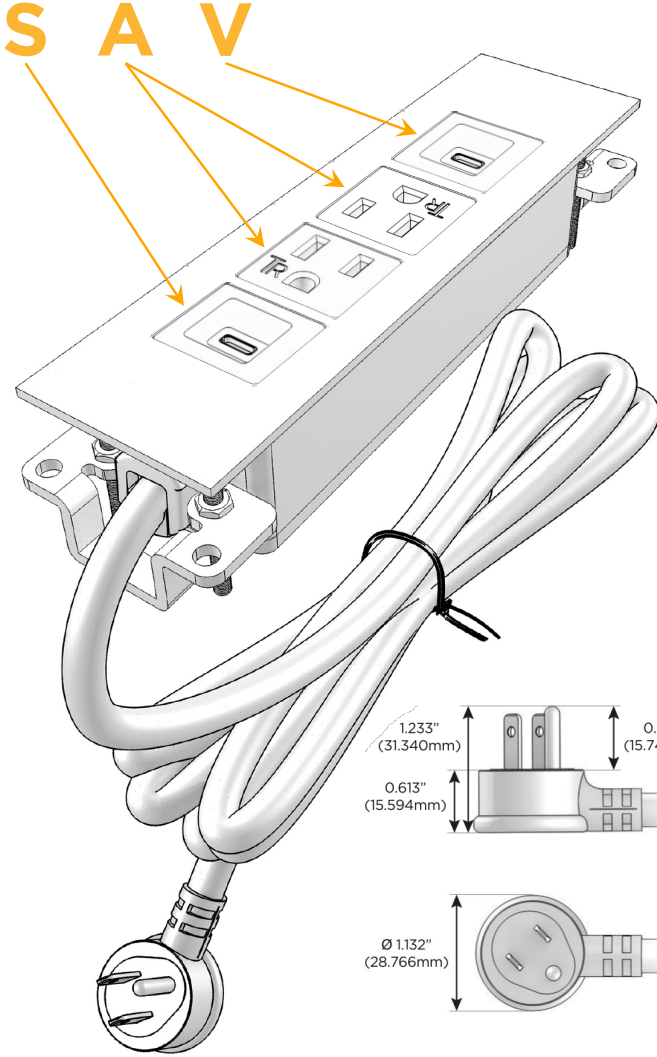

Trim Plate Finish: **UNICOLOR™ BRONZE (ABS)**

Custom Finishes Available

M-POWER-4TBZ2-SAAV-BZ2ATP

Features:

Module/Port Options:

- A** Tamper Resistant AC Receptacle
- E** USB-A & USB-C (20W)
- M** Double USB-A (Fast Charging Ports - 18W)
- H** HDMI
- 6** CAT 6
- 12** RJ 12
- X** Switched AC
- Y** 3-Way Switch (Low Voltage)
- V** USB-C (45W High Speed Charging Port)
- S** USB-C (25W High Speed Charging Port)
- R** Switched AC (Rocker Switch)
- D** Dimmer Switch

Plug:

Supplied with Low Profile Flat 45° Angle 120 VAC Plug

Optional Standard Straight 120 VAC Plug

Optional Straight 120 VAC Pass-through Plug

- CLEAN, COMPACT DESIGN
- STREAMLINED
- LOW PROFILE
- SIDE-EXITING CORDS
- PLUG & PLAY
- 6' AC CORD & PLUG (FLAT PLUG STANDARD)
- CUSTOMIZABLE CONFIGURATIONS AND FINISHES
- UL LISTED FOR MOUNTING IN FURNITURE
- 15A

M-POWER-4T

AC POWER & DATA CONNECTIVITY SOLUTION

M-POWER-4TBZ2-SAAV-BZ2ATP

Specs:

Modules/Ports:

- S** USB-C (25W High Speed Charging Port)
- A** Tamper Resistant AC Receptacle
- V** USB-C (45W High Speed Charging Port)