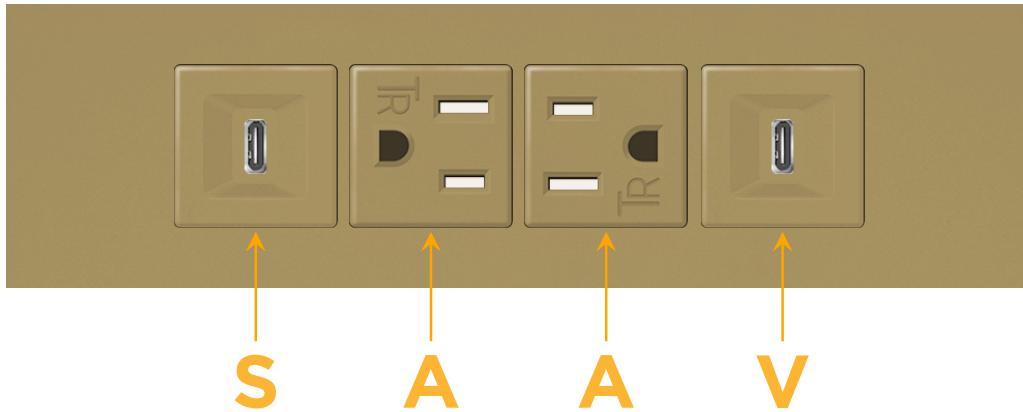

Trim Plate Finish: **UNICOLOR™ BRONZE (ABS)**

Custom Finishes Available

M-POWER-4TBZ2-SAAV-BZ2ATP

Features:

Module/Port Options:

- A** Tamper Resistant AC Receptacle
- E** USB-A & USB-C (20W)
- M** Double USB-A (Fast Charging Ports - 18W)
- H** HDMI
- 6** CAT 6
- 12** RJ 12
- X** Switched AC
- Y** 3-Way Switch (Low Voltage)
- V** USB-C (45W High Speed Charging Port)
- S** USB-C (25W High Speed Charging Port)
- R** Switched AC (Rocker Switch)
- D** Dimmer Switch

Plug:

Supplied with Low Profile Flat 45° Angle 120 VAC Plug

Optional Standard Straight 120 VAC Plug

Optional Straight 120 VAC Pass-through Plug

- CLEAN, COMPACT DESIGN
- STREAMLINED
- LOW PROFILE
- SIDE-EXITING CORDS
- PLUG & PLAY
- 6' AC CORD & PLUG (FLAT PLUG STANDARD)
- CUSTOMIZABLE CONFIGURATIONS AND FINISHES
- UL LISTED FOR MOUNTING IN FURNITURE
- 15A

M-POWER-4T

AC POWER & DATA CONNECTIVITY SOLUTION

M-POWER-4TBZ2-SAAV-BZ2ATP

Specs:

Modules/Ports:

- S** USB-C (25W High Speed Charging Port)
- A** Tamper Resistant AC Receptacle
- V** USB-C (45W High Speed Charging Port)