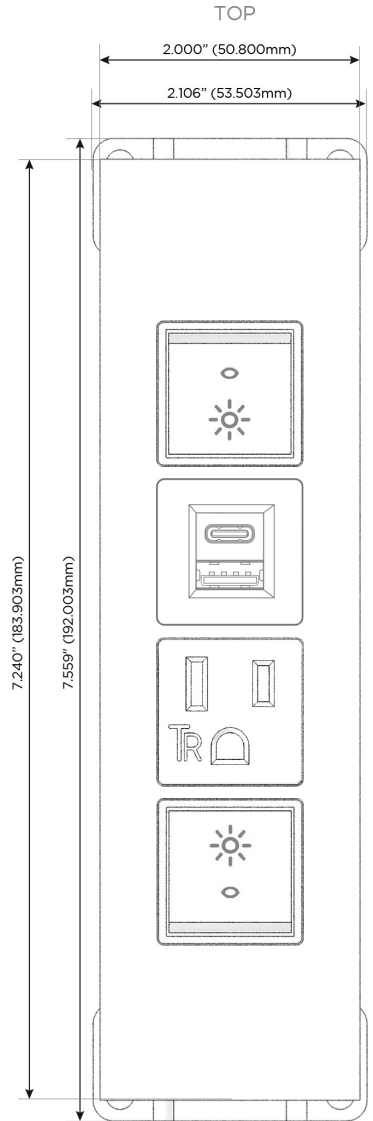

M-POWER-4T

AC POWER & DATA CONNECTIVITY SOLUTION

M-POWER-4TBZ2-RAER-BZ2ATP

Specs:

Modules/Ports:

- **R** Switched AC (Rocker Switch)
- **A** Tamper Resistant AC Receptacle
- **E** USB-A & USB-C (20W)

R A E

Distributed by

Mormax Company, Inc.

8 Westchester Plaza

Elmsford, NY 10523

914-699-0101

sales@mormax.com

mormax.com