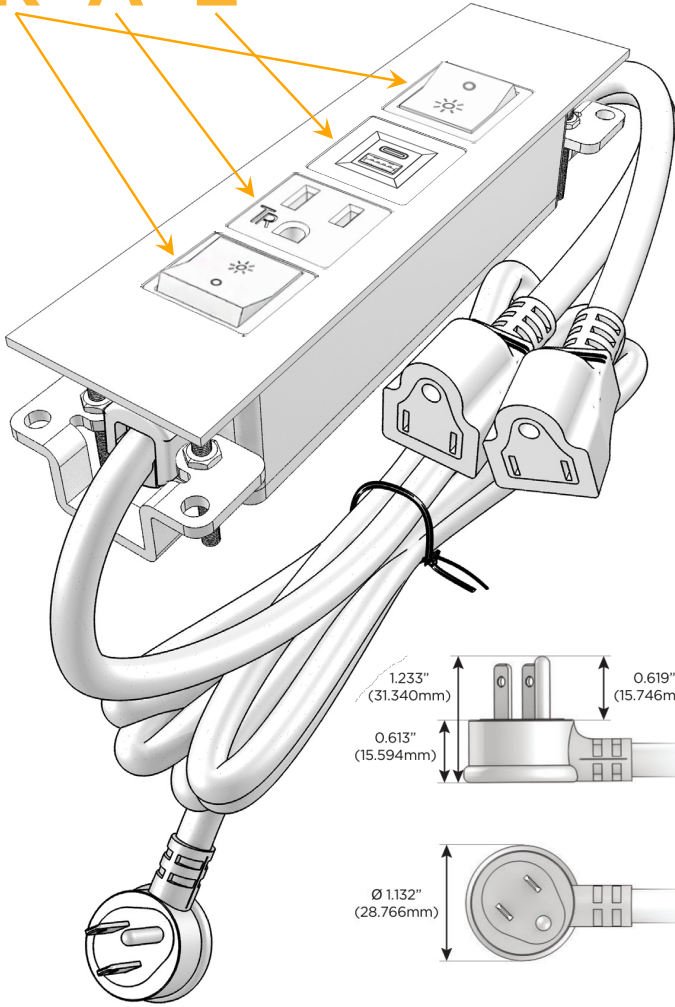

M-POWER-4T

AC POWER & DATA CONNECTIVITY SOLUTION

M-POWER-4TBZ2-RAER-BZ2ATP

Specs:

Modules/Ports:

- **R** Switched AC (Rocker Switch)
- **A** Tamper Resistant AC Receptacle
- **E** USB-A & USB-C (20W)

R A E

Distributed by

Mormax Company, Inc.

8 Westchester Plaza

Elmsford, NY 10523

914-699-0101

sales@mormax.com

mormax.com