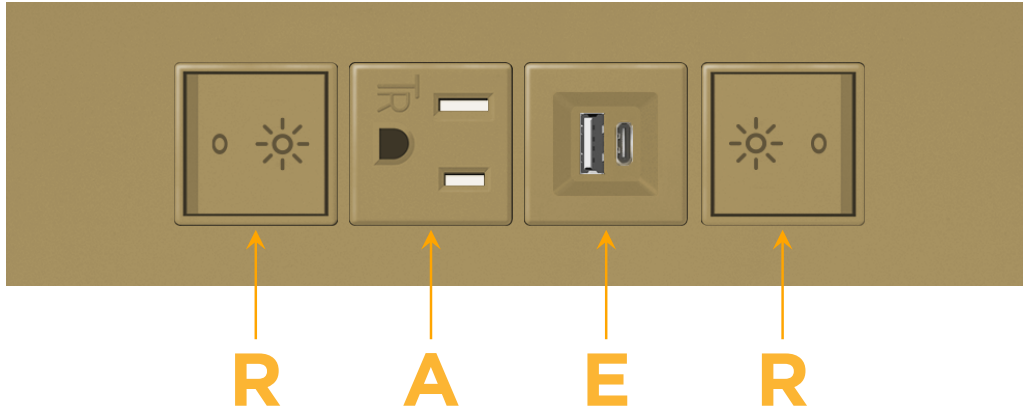

M-POWER-4T

AC POWER & DATA CONNECTIVITY SOLUTION

M-POWER-4TBZ2-RAER-BZ2ATP

Distributed by

Mormax Company, Inc.

8 Westchester Plaza

Elmsford, NY 10523

914-699-0101

sales@mormax.com

mormax.com

Metro Light & Power's line of power & data solutions offers sophisticated design elements combined with greater ease of installation. Streamlined and low-profile, enhanced by side-exiting cords, our outlets advance the industry with their cutting edge look and feel. We believe flexibility is key, and we provide a variety of mounting options, including the ability to mount in limited spaces. Our outlets are available in many finishes and configurations, in addition to a custom color and finish capability for our clients.

Trim Plate Finish: **UNICOLOR™ BRONZE (ABS)**

Custom Finishes Available

M-POWER-4TBZ2-RAER-BZ2ATP

Features:

Module/Port Options:

- **A** Tamper Resistant AC Receptacle
- **E** USB-A & USB-C (20W)
- **M** Double USB-A (Fast Charging Ports - 18W)
- **H** HDMI
- **6** CAT 6
- **12** RJ 12
- **X** Switched AC
- **Y** 3-Way Switch (Low Voltage)
- **V** USB-C (45W High Speed Charging Port)
- **S** USB-C (25W High Speed Charging Port)
- **R** Switched AC (Rocker Switch)
- **D** Dimmer Switch

Plug:

Supplied with Low Profile Flat 45° Angle 120 VAC Plug

Optional Standard Straight 120 VAC Plug

Optional Straight 120 VAC Pass-through Plug

- CLEAN, COMPACT DESIGN
- STREAMLINED
- LOW PROFILE
- SIDE-EXITING CORDS
- PLUG & PLAY
- 6' AC CORD & PLUG (FLAT PLUG STANDARD)
- CUSTOMIZABLE CONFIGURATIONS AND FINISHES
- UL LISTED FOR MOUNTING IN FURNITURE
- 15A