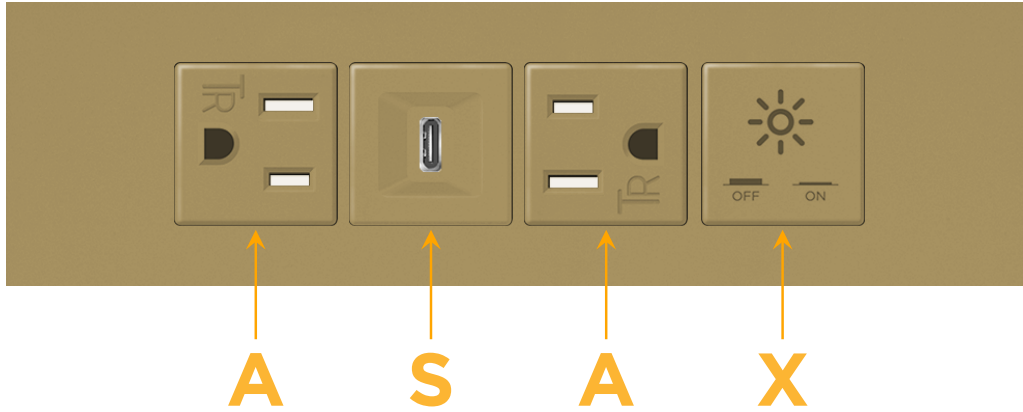

M-POWER-4T

AC POWER & DATA CONNECTIVITY SOLUTION

M-POWER-4TBZ2-ASAX-BZ2ATP

Distributed by

Mormax Company, Inc.

8 Westchester Plaza

Elmsford, NY 10523

914-699-0101

sales@mormax.com

mormax.com

Metro Light & Power's line of power & data solutions offers sophisticated design elements combined with greater ease of installation. Streamlined and low-profile, enhanced by side-exiting cords, our outlets advance the industry with their cutting edge look and feel. We believe flexibility is key, and we provide a variety of mounting options, including the ability to mount in limited spaces. Our outlets are available in many finishes and configurations, in addition to a custom color and finish capability for our clients.

Trim Plate Finish: **UNICOLOR™ BRONZE (ABS)**

Custom Finishes Available

M-POWER-4TBZ2-ASAX-BZ2ATP

Features:

Module/Port Options:

- **A** Tamper Resistant AC Receptacle
- **E** USB-A & USB-C (20W)
- **M** Double USB-A (Fast Charging Ports - 18W)
- **H** HDMI
- **6** CAT 6
- **12** RJ 12
- **X** Switched AC
- **Y** 3-Way Switch (Low Voltage)
- **V** USB-C (45W High Speed Charging Port)
- **S** USB-C (25W High Speed Charging Port)
- **R** Switched AC (Rocker Switch)
- **D** Dimmer Switch

Plug:

Supplied with Low Profile Flat 45° Angle 120 VAC Plug

Optional Standard Straight 120 VAC Plug

Optional Straight 120 VAC Pass-through Plug

- CLEAN, COMPACT DESIGN
- STREAMLINED
- LOW PROFILE
- SIDE-EXITING CORDS
- PLUG & PLAY
- 6' AC CORD & PLUG (FLAT PLUG STANDARD)
- CUSTOMIZABLE CONFIGURATIONS AND FINISHES
- UL LISTED FOR MOUNTING IN FURNITURE
- 15A