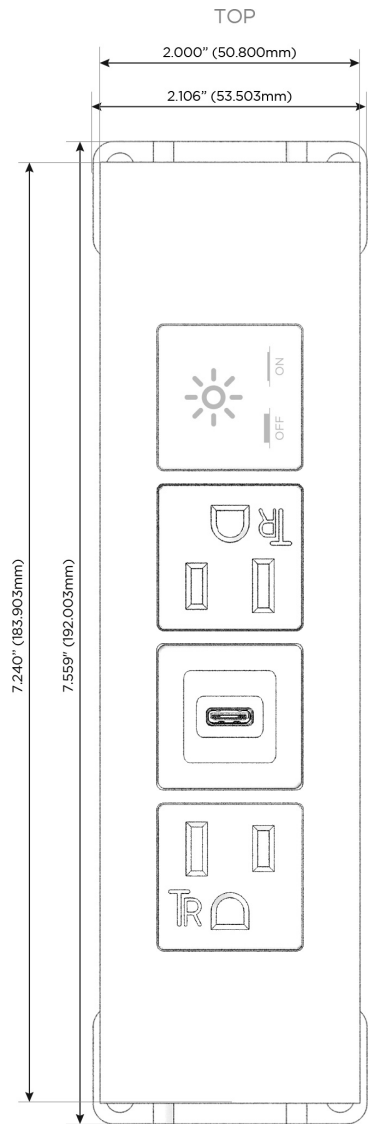

### Module/Port Options:

- A** Tamper Resistant AC Receptacle
- E** USB-A & USB-C (20W)
- M** Double USB-A (Fast Charging Ports - 18W)
- H** HDMI
- 6** CAT 6
- 12** RJ 12
- X** Switched AC
- Y** 3-Way Switch (Low Voltage)
- V** USB-C (45W High Speed Charging Port)
- S** USB-C (25W High Speed Charging Port)
- R** Switched AC (Rocker Switch)
- D** Dimmer Switch

### Plug:

Supplied with Low Profile Flat 45° Angle 120 VAC Plug

Optional Standard Straight 120 VAC Plug

Optional Straight 120 VAC Pass-through Plug

- CLEAN, COMPACT DESIGN
- STREAMLINED
- LOW PROFILE
- SIDE-EXITING CORDS
- PLUG & PLAY
- 6' AC CORD & PLUG (FLAT PLUG STANDARD)
- CUSTOMIZABLE CONFIGURATIONS AND FINISHES
- UL LISTED FOR MOUNTING IN FURNITURE
- 15A

# M-POWER-4T

AC POWER & DATA CONNECTIVITY SOLUTION

M-POWER-4TBZ2-ASAX-BZ2ATP

Specs:

**Modules/Ports:**

- A** Tamper Resistant AC Receptacle
- S** USB-C (25W High Speed Charging Port)
- X** Switched AC

Distributed by