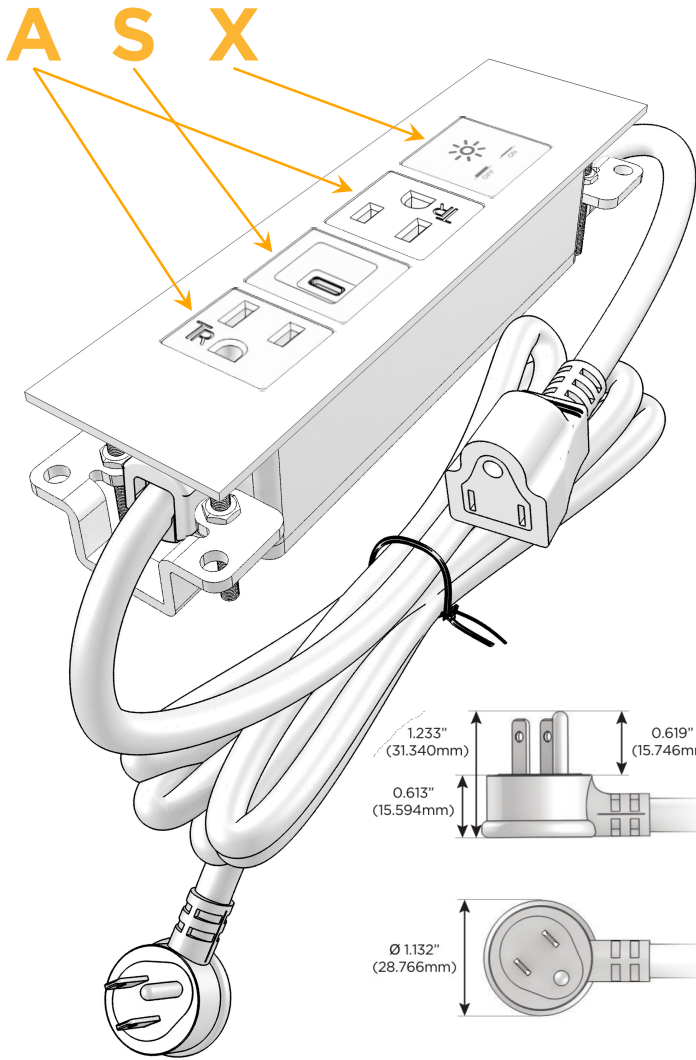

### Module/Port Options:

- A** Tamper Resistant AC Receptacle
- E** USB-A & USB-C (20W)
- M** Double USB-A (Fast Charging Ports - 18W)
- H** HDMI
- 6** CAT 6
- 12** RJ 12
- X** Switched AC
- Y** 3-Way Switch (Low Voltage)
- V** USB-C (45W High Speed Charging Port)
- S** USB-C (25W High Speed Charging Port)
- R** Switched AC (Rocker Switch)
- D** Dimmer Switch

### Plug:

Supplied with Low Profile Flat 45° Angle 120 VAC Plug

Optional Standard Straight 120 VAC Plug

Optional Straight 120 VAC Pass-through Plug

- CLEAN, COMPACT DESIGN
- STREAMLINED
- LOW PROFILE
- SIDE-EXITING CORDS
- PLUG & PLAY
- 6' AC CORD & PLUG (FLAT PLUG STANDARD)
- CUSTOMIZABLE CONFIGURATIONS AND FINISHES
- UL LISTED FOR MOUNTING IN FURNITURE
- 15A

# M-POWER-4T

AC POWER & DATA CONNECTIVITY SOLUTION

M-POWER-4TBZ2-ASAX-BZ2ATP

Specs:

**Modules/Ports:**

- A** Tamper Resistant AC Receptacle
- S** USB-C (25W High Speed Charging Port)
- X** Switched AC

Distributed by