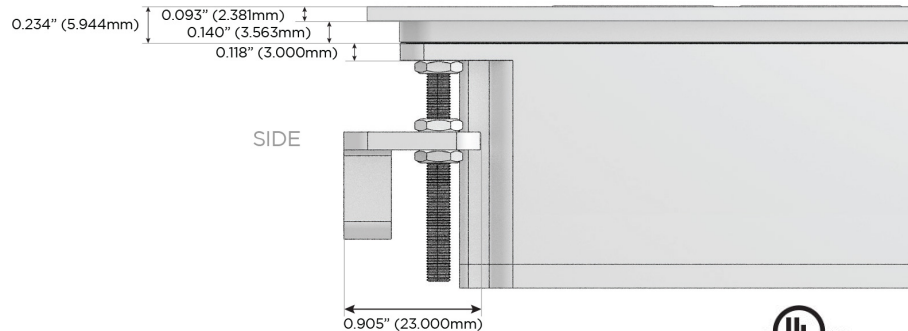

# M-POWER-4T

AC POWER & DATA CONNECTIVITY SOLUTION

M-POWER-4TBZ2-ASAX-BZ2ATP

Specs:

**Modules/Ports:**

- A** Tamper Resistant AC Receptacle
- S** USB-C (25W High Speed Charging Port)
- X** Switched AC

Distributed by