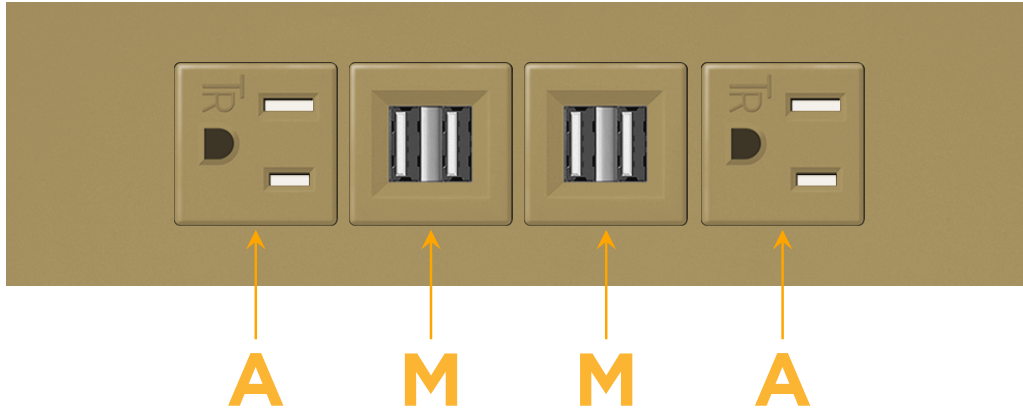

Trim Plate Finish: **UNICOLOR™ BRONZE (ABS)**

Custom Finishes Available

M-POWER-4TBZ2-AMMA-BZ2ATP

Features:

Module/Port Options:

- A** Tamper Resistant AC Receptacle
- E** USB-A & USB-C (20W)
- M** Double USB-A (Fast Charging Ports - 18W)
- H** HDMI
- 6** CAT 6
- 12** RJ 12
- X** Switched AC
- Y** 3-Way Switch (Low Voltage)
- V** USB-C (45W High Speed Charging Port)
- S** USB-C (25W High Speed Charging Port)
- R** Switched AC (Rocker Switch)
- D** Dimmer Switch

Plug:

Supplied with Low Profile Flat 45° Angle 120 VAC Plug

Optional Standard Straight 120 VAC Plug

Optional Straight 120 VAC Pass-through Plug

- CLEAN, COMPACT DESIGN
- STREAMLINED
- LOW PROFILE
- SIDE-EXITING CORDS
- PLUG & PLAY
- 6' AC CORD & PLUG (FLAT PLUG STANDARD)
- CUSTOMIZABLE CONFIGURATIONS AND FINISHES
- UL LISTED FOR MOUNTING IN FURNITURE
- 15A

M-POWER-4T

AC POWER & DATA CONNECTIVITY SOLUTION

M-POWER-4TBZ2-AMMA-BZ2ATP

Specs:

Modules/Ports:

- A** Tamper Resistant AC Receptacle
- M** Double USB-A (Fast Charging Ports - 18W)

Distributed by

Mormax Company, Inc.