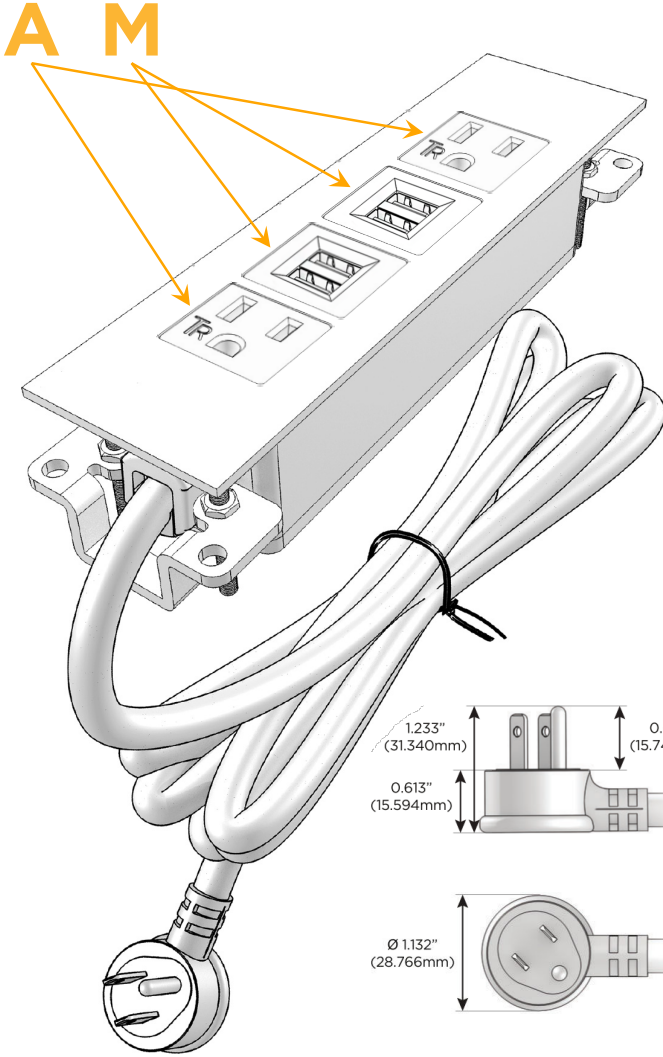

Trim Plate Finish: **UNICOLOR™ BRONZE (ABS)**

Custom Finishes Available

M-POWER-4TBZ2-AMMA-BZ2ATP

Features:

Module/Port Options:

- A** Tamper Resistant AC Receptacle
- E** USB-A & USB-C (20W)
- M** Double USB-A (Fast Charging Ports - 18W)
- H** HDMI
- 6** CAT 6
- 12** RJ 12
- X** Switched AC
- Y** 3-Way Switch (Low Voltage)
- V** USB-C (45W High Speed Charging Port)
- S** USB-C (25W High Speed Charging Port)
- R** Switched AC (Rocker Switch)
- D** Dimmer Switch

Plug:

Supplied with Low Profile Flat 45° Angle 120 VAC Plug

Optional Standard Straight 120 VAC Plug

Optional Straight 120 VAC Pass-through Plug

- CLEAN, COMPACT DESIGN
- STREAMLINED
- LOW PROFILE
- SIDE-EXITING CORDS
- PLUG & PLAY
- 6' AC CORD & PLUG (FLAT PLUG STANDARD)
- CUSTOMIZABLE CONFIGURATIONS AND FINISHES
- UL LISTED FOR MOUNTING IN FURNITURE
- 15A

M-POWER-4T

AC POWER & DATA CONNECTIVITY SOLUTION

M-POWER-4TBZ2-AMMA-BZ2ATP

Specs:

Modules/Ports:

- A** Tamper Resistant AC Receptacle
- M** Double USB-A (Fast Charging Ports - 18W)

Distributed by

Mormax Company, Inc.