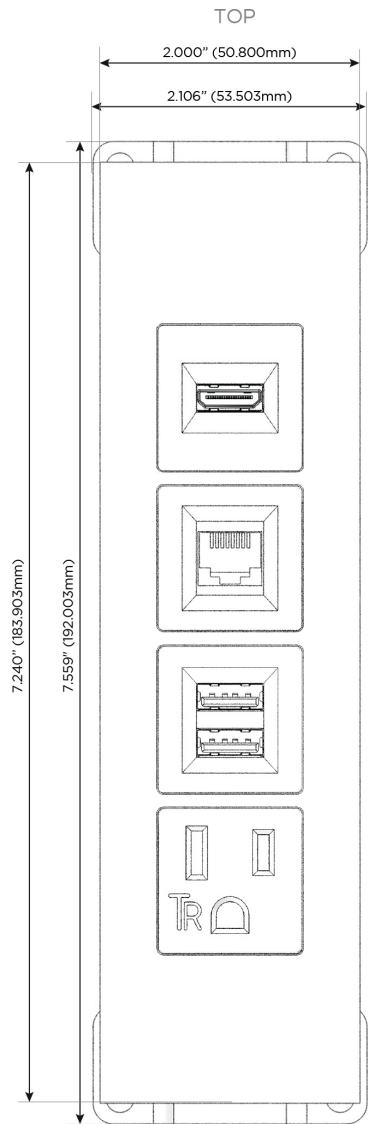

M-POWER-4T

AC POWER & DATA CONNECTIVITY SOLUTION

M-POWER-4TBZ2-AM6H-BZ2ATP

Specs:

Modules/Ports:

- **A** Tamper Resistant AC Receptacle
- **M** Double USB-A (Fast Charging Ports - 18W)
- **6** CAT 6
- **H** HDMI

A M 6 H

Distributed by

Mormax Company, Inc.

8 Westchester Plaza

Elmsford, NY 10523

914-699-0101

sales@mormax.com

mormax.com