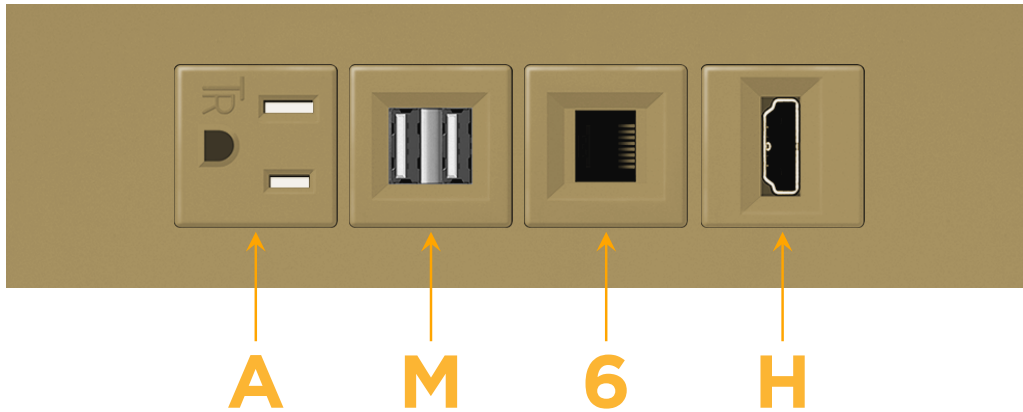

M-POWER-4T

AC POWER & DATA CONNECTIVITY SOLUTION

M-POWER-4TBZ2-AM6H-BZ2ATP

Distributed by

Mormax Company, Inc.

8 Westchester Plaza

Elmsford, NY 10523

914-699-0101

sales@mormax.com

mormax.com

Metro Light & Power's line of power & data solutions offers sophisticated design elements combined with greater ease of installation. Streamlined and low-profile, enhanced by side-exiting cords, our outlets advance the industry with their cutting edge look and feel. We believe flexibility is key, and we provide a variety of mounting options, including the ability to mount in limited spaces. Our outlets are available in many finishes and configurations, in addition to a custom color and finish capability for our clients.

Trim Plate Finish: **UNICOLOR™ BRONZE (ABS)**

Custom Finishes Available

M-POWER-4TBZ2-AM6H-BZ2ATP

Features:

Module/Port Options:

- **A** Tamper Resistant AC Receptacle
- **E** USB-A & USB-C (20W)
- **M** Double USB-A (Fast Charging Ports - 18W)
- **H** HDMI
- **6** CAT 6
- **12** RJ 12
- **X** Switched AC
- **Y** 3-Way Switch (Low Voltage)
- **V** USB-C (45W High Speed Charging Port)
- **S** USB-C (25W High Speed Charging Port)
- **R** Switched AC (Rocker Switch)
- **D** Dimmer Switch

Plug:

Supplied with Low Profile Flat 45° Angle 120 VAC Plug

Optional Standard Straight 120 VAC Plug

Optional Straight 120 VAC Pass-through Plug

- CLEAN, COMPACT DESIGN
- STREAMLINED
- LOW PROFILE
- SIDE-EXITING CORDS
- PLUG & PLAY
- 6' AC CORD & PLUG (FLAT PLUG STANDARD)
- CUSTOMIZABLE CONFIGURATIONS AND FINISHES
- UL LISTED FOR MOUNTING IN FURNITURE
- 15A