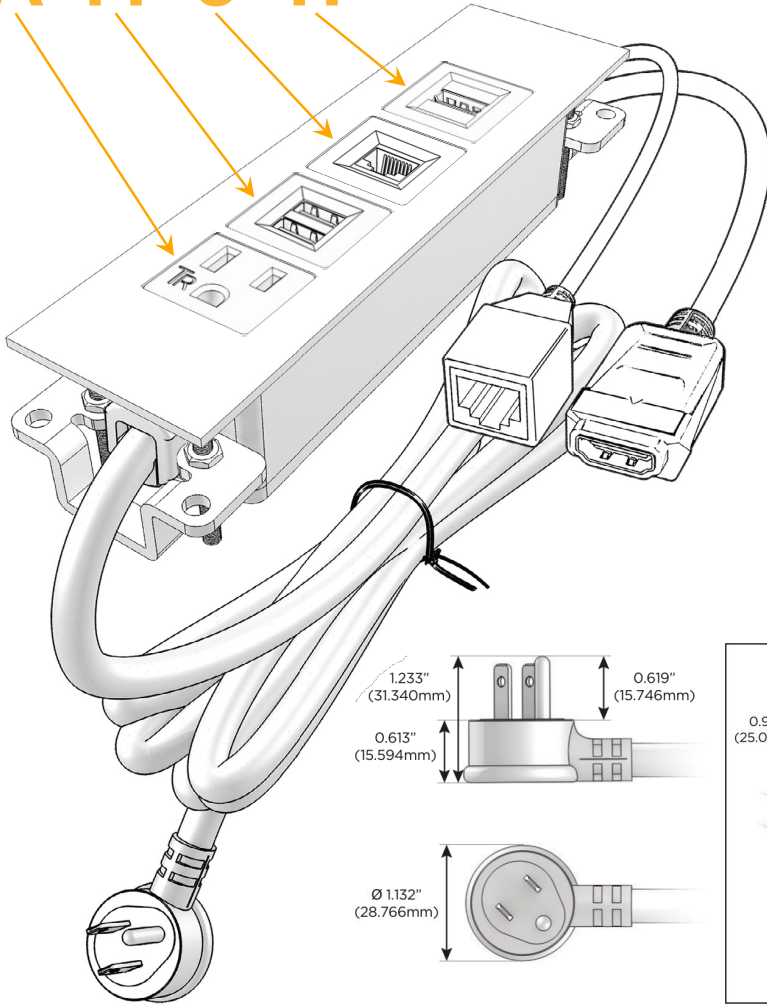

M-POWER-4T

AC POWER & DATA CONNECTIVITY SOLUTION

M-POWER-4TBZ2-AM6H-BZ2ATP

Specs:

Modules/Ports:

- **A** Tamper Resistant AC Receptacle
- **M** Double USB-A (Fast Charging Ports - 18W)
- **6** CAT 6
- **H** HDMI

A M 6 H

Distributed by

Mormax Company, Inc.

8 Westchester Plaza

Elmsford, NY 10523

914-699-0101

sales@mormax.com

mormax.com