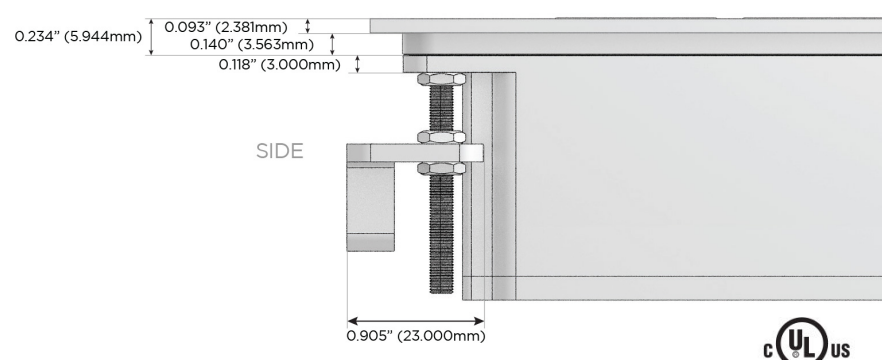

Plug:

Supplied with Low Profile Flat 45° Angle 120 VAC Plug

Optional Standard Straight 120 VAC Plug

Optional Straight 120 VAC Pass-through Plug

- CLEAN, COMPACT DESIGN
- STREAMLINED
- LOW PROFILE
- SIDE-EXITING CORDS
- PLUG & PLAY
- 6' AC CORD & PLUG (FLAT PLUG STANDARD)
- CUSTOMIZABLE CONFIGURATIONS AND FINISHES
- UL LISTED FOR MOUNTING IN FURNITURE
- 15A

M-POWER-4T

AC POWER & DATA CONNECTIVITY SOLUTION

M-POWER-4TBZ2-AEAH-BZ2ATP

Specs:

Modules/Ports:

- A** Tamper Resistant AC Receptacle
- E** USB-A & USB-C (20W)
- H** HDMI

Distributed by

Mormax Company, Inc.