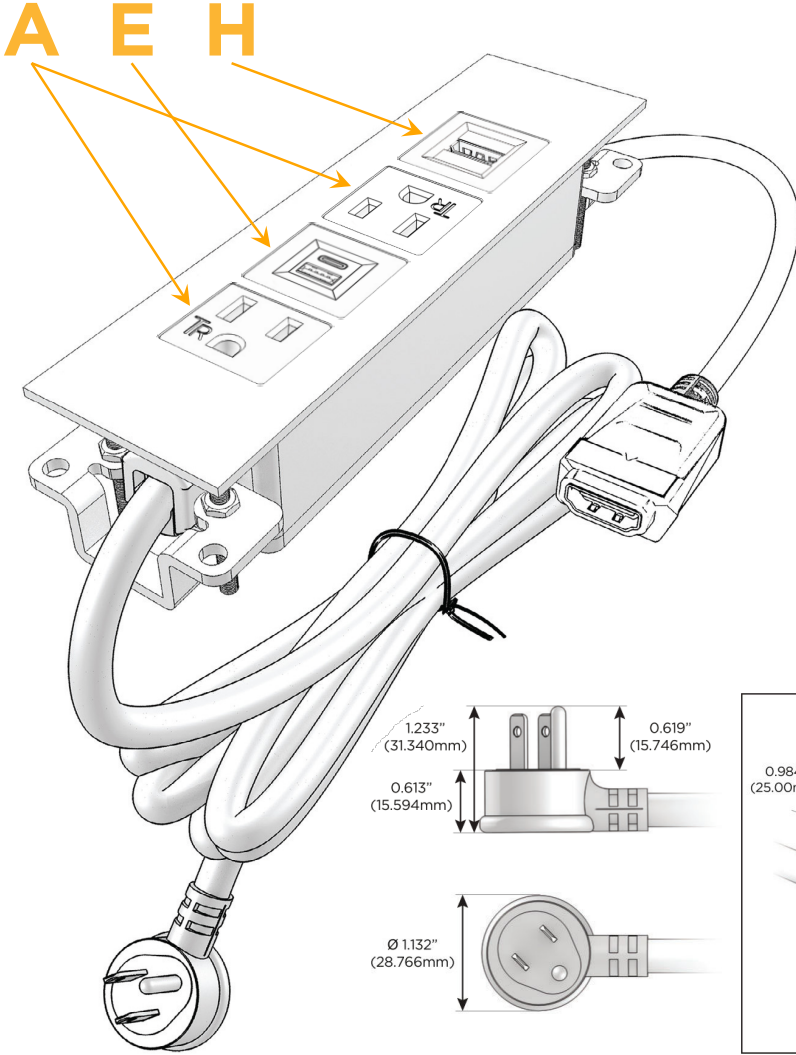

Trim Plate Finish: **UNICOLOR™ BRONZE (ABS)**

Custom Finishes Available

M-POWER-4TBZ2-AEAH-BZ2ATP

Features:

Module/Port Options:

- A** Tamper Resistant AC Receptacle
- E** USB-A & USB-C (20W)
- M** Double USB-A (Fast Charging Ports - 18W)
- H** HDMI
- 6** CAT 6
- 12** RJ 12
- X** Switched AC
- Y** 3-Way Switch (Low Voltage)
- V** USB-C (45W High Speed Charging Port)
- S** USB-C (25W High Speed Charging Port)
- R** Switched AC (Rocker Switch)
- D** Dimmer Switch

Plug:

Supplied with Low Profile Flat 45° Angle 120 VAC Plug

Optional Standard Straight 120 VAC Plug

Optional Straight 120 VAC Pass-through Plug

- CLEAN, COMPACT DESIGN
- STREAMLINED
- LOW PROFILE
- SIDE-EXITING CORDS
- PLUG & PLAY
- 6' AC CORD & PLUG (FLAT PLUG STANDARD)
- CUSTOMIZABLE CONFIGURATIONS AND FINISHES
- UL LISTED FOR MOUNTING IN FURNITURE
- 15A

M-POWER-4T

AC POWER & DATA CONNECTIVITY SOLUTION

M-POWER-4TBZ2-AEAH-BZ2ATP

Specs:

Modules/Ports:

- A** Tamper Resistant AC Receptacle
- E** USB-A & USB-C (20W)
- H** HDMI

Distributed by

Mormax Company, Inc.