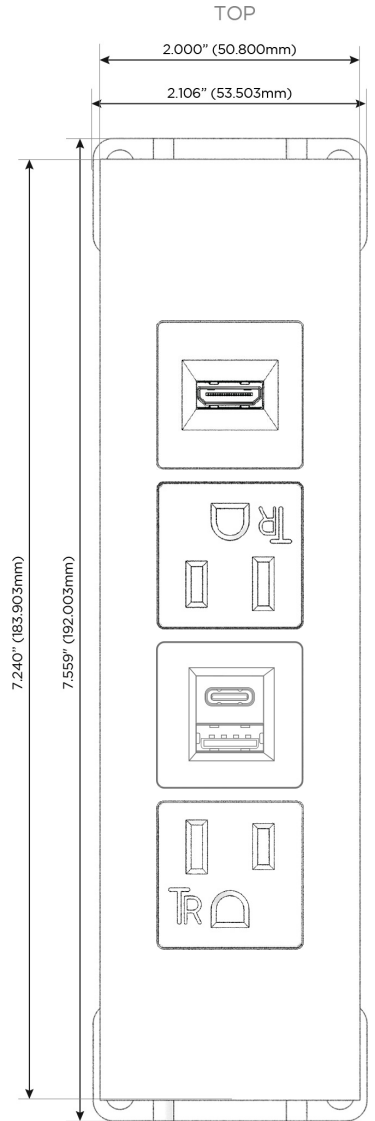

Trim Plate Finish: **UNICOLOR™ BRONZE (ABS)**

Custom Finishes Available

M-POWER-4TBZ2-AEAH-BZ2ATP

Features:

Module/Port Options:

- A** Tamper Resistant AC Receptacle
- E** USB-A & USB-C (20W)
- M** Double USB-A (Fast Charging Ports - 18W)
- H** HDMI
- 6** CAT 6
- 12** RJ 12
- X** Switched AC
- Y** 3-Way Switch (Low Voltage)
- V** USB-C (45W High Speed Charging Port)
- S** USB-C (25W High Speed Charging Port)
- R** Switched AC (Rocker Switch)
- D** Dimmer Switch

Plug:

Supplied with Low Profile Flat 45° Angle 120 VAC Plug

Optional Standard Straight 120 VAC Plug

Optional Straight 120 VAC Pass-through Plug

- CLEAN, COMPACT DESIGN
- STREAMLINED
- LOW PROFILE
- SIDE-EXITING CORDS
- PLUG & PLAY
- 6' AC CORD & PLUG (FLAT PLUG STANDARD)
- CUSTOMIZABLE CONFIGURATIONS AND FINISHES
- UL LISTED FOR MOUNTING IN FURNITURE
- 15A

M-POWER-4T

AC POWER & DATA CONNECTIVITY SOLUTION

M-POWER-4TBZ2-AEAH-BZ2ATP

Specs:

Modules/Ports:

- A** Tamper Resistant AC Receptacle
- E** USB-A & USB-C (20W)
- H** HDMI

Distributed by

Mormax Company, Inc.