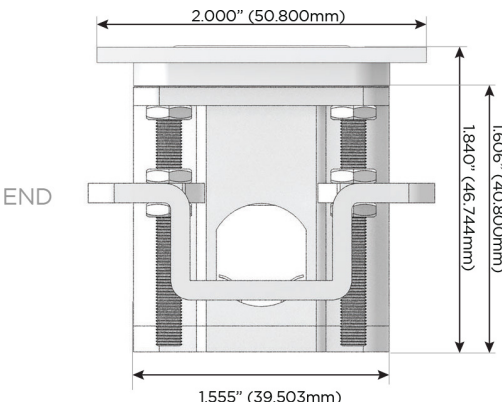

Plug:

Supplied with Low Profile Flat 45° Angle 120 VAC Plug

Optional Standard Straight 120 VAC Plug

Optional Straight 120 VAC Pass-through Plug

- CLEAN, COMPACT DESIGN
- STREAMLINED
- LOW PROFILE
- SIDE-EXITING CORDS
- PLUG & PLAY
- 6' AC CORD & PLUG (FLAT PLUG STANDARD)
- CUSTOMIZABLE CONFIGURATIONS AND FINISHES
- UL LISTED FOR MOUNTING IN FURNITURE
- 15A

M-POWER-4T

AC POWER & DATA CONNECTIVITY SOLUTION

M-POWER-4TBZ2-AEAH-BZ2ATP

Specs:

Modules/Ports:

- A** Tamper Resistant AC Receptacle
- E** USB-A & USB-C (20W)
- H** HDMI

Distributed by

Mormax Company, Inc.