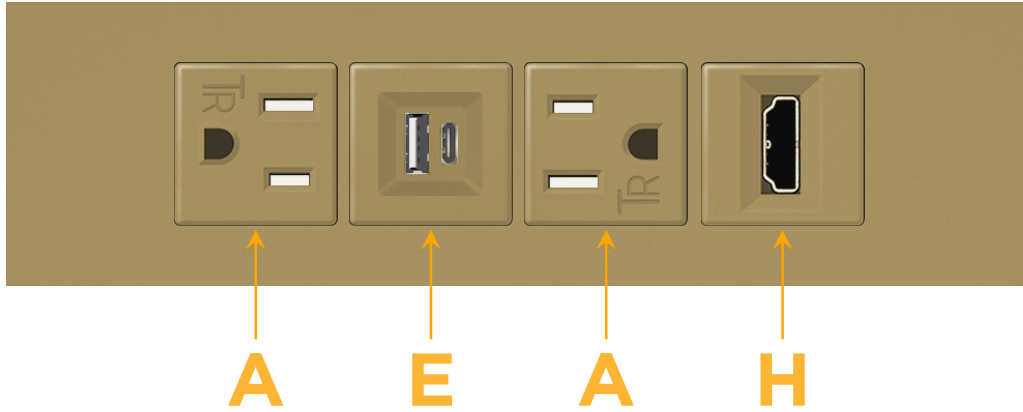

Trim Plate Finish: **UNICOLOR™ BRONZE (ABS)**

Custom Finishes Available

M-POWER-4TBZ2-AEAH-BZ2ATP

Features:

Module/Port Options:

- A** Tamper Resistant AC Receptacle
- E** USB-A & USB-C (20W)
- M** Double USB-A (Fast Charging Ports - 18W)
- H** HDMI
- 6** CAT 6
- 12** RJ 12
- X** Switched AC
- Y** 3-Way Switch (Low Voltage)
- V** USB-C (45W High Speed Charging Port)
- S** USB-C (25W High Speed Charging Port)
- R** Switched AC (Rocker Switch)
- D** Dimmer Switch

Plug:

Supplied with Low Profile Flat 45° Angle 120 VAC Plug

Optional Standard Straight 120 VAC Plug

Optional Straight 120 VAC Pass-through Plug

- CLEAN, COMPACT DESIGN
- STREAMLINED
- LOW PROFILE
- SIDE-EXITING CORDS
- PLUG & PLAY
- 6' AC CORD & PLUG (FLAT PLUG STANDARD)
- CUSTOMIZABLE CONFIGURATIONS AND FINISHES
- UL LISTED FOR MOUNTING IN FURNITURE
- 15A

M-POWER-4T

AC POWER & DATA CONNECTIVITY SOLUTION

M-POWER-4TBZ2-AEAH-BZ2ATP

Specs:

Modules/Ports:

- A** Tamper Resistant AC Receptacle
- E** USB-A & USB-C (20W)
- H** HDMI

Distributed by

Mormax Company, Inc.