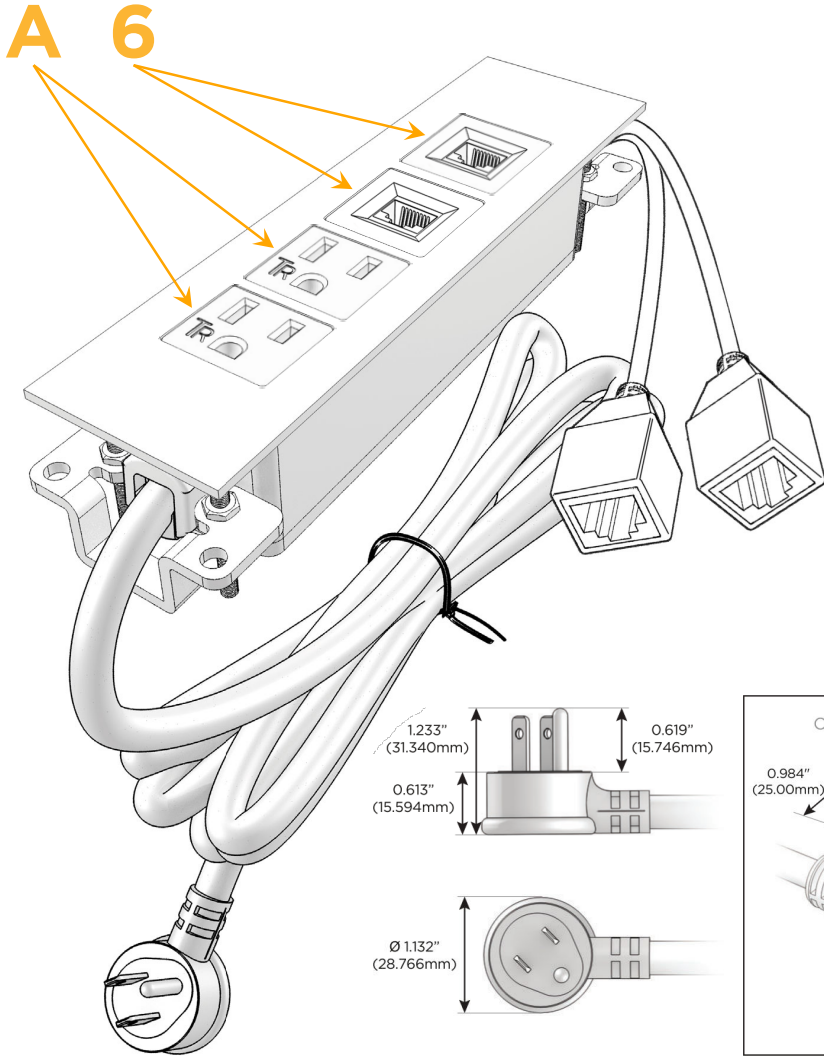

### Module/Port Options:

- A** Tamper Resistant AC Receptacle
- E** USB-A & USB-C (20W)
- M** Double USB-A (Fast Charging Ports - 18W)
- H** HDMI
- 6** CAT 6
- 12** RJ 12
- X** Switched AC
- Y** 3-Way Switch (Low Voltage)
- V** USB-C (45W High Speed Charging Port)
- S** USB-C (25W High Speed Charging Port)
- R** Switched AC (Rocker Switch)
- D** Dimmer Switch

### Plug:

Supplied with Low Profile Flat 45° Angle 120 VAC Plug

Optional Standard Straight 120 VAC Plug

Optional Straight 120 VAC Pass-through Plug

- CLEAN, COMPACT DESIGN
- STREAMLINED
- LOW PROFILE
- SIDE-EXITING CORDS
- PLUG & PLAY
- 6' AC CORD & PLUG (FLAT PLUG STANDARD)
- CUSTOMIZABLE CONFIGURATIONS AND FINISHES
- UL LISTED FOR MOUNTING IN FURNITURE
- 15A

# M-POWER-4T

AC POWER & DATA CONNECTIVITY SOLUTION

M-POWER-4TBZ2-AA66-BZ2ATP

Specs:

**Modules/Ports:**

- A Tamper Resistant AC Receptacle
- 6 CAT 6

Distributed by

Mormax Company, Inc.