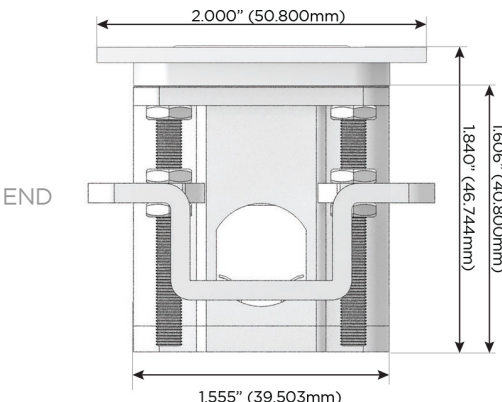

### Plug:

Supplied with Low Profile Flat 45° Angle 120 VAC Plug

Optional Standard Straight 120 VAC Plug

Optional Straight 120 VAC Pass-through Plug

- CLEAN, COMPACT DESIGN
- STREAMLINED
- LOW PROFILE
- SIDE-EXITING CORDS
- PLUG & PLAY
- 6' AC CORD & PLUG (FLAT PLUG STANDARD)
- CUSTOMIZABLE CONFIGURATIONS AND FINISHES
- UL LISTED FOR MOUNTING IN FURNITURE
- 15A

# M-POWER-4T

AC POWER & DATA CONNECTIVITY SOLUTION

M-POWER-4TBZ2-AA66-BZ2ATP

Specs:

**Modules/Ports:**

- A Tamper Resistant AC Receptacle
- 6 CAT 6

Distributed by

Mormax Company, Inc.