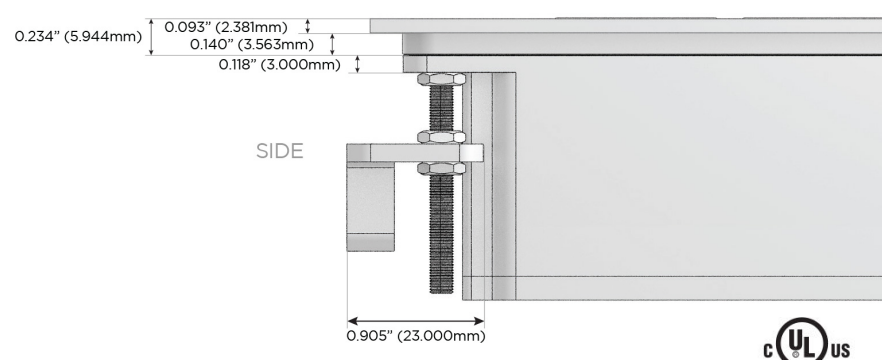

### Plug:

Supplied with Low Profile Flat 45° Angle 120 VAC Plug

Optional Standard Straight 120 VAC Plug

Optional Straight 120 VAC Pass-through Plug

- CLEAN, COMPACT DESIGN
- STREAMLINED
- LOW PROFILE
- SIDE-EXITING CORDS
- PLUG & PLAY
- 6' AC CORD & PLUG (FLAT PLUG STANDARD)
- CUSTOMIZABLE CONFIGURATIONS AND FINISHES
- UL LISTED FOR MOUNTING IN FURNITURE
- 15A

# M-POWER-4T

AC POWER & DATA CONNECTIVITY SOLUTION

M-POWER-4TBZ2-AA66-BZ2ATP

Specs:

**Modules/Ports:**

- A Tamper Resistant AC Receptacle
- 6 CAT 6

Distributed by

Mormax Company, Inc.