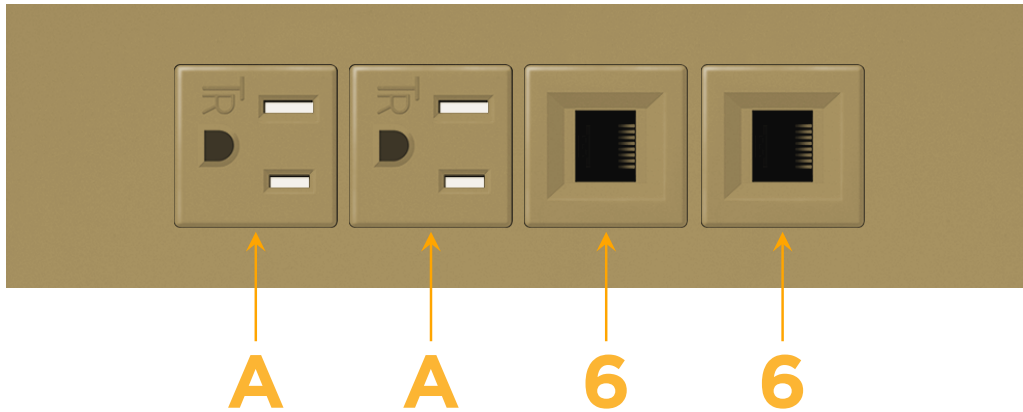

M-POWER-4T

AC POWER & DATA CONNECTIVITY SOLUTION

M-POWER-4TBZ2-AA66-BZ2ATP

Distributed by

Mormax Company, Inc.

8 Westchester Plaza

Elmsford, NY 10523

914-699-0101

sales@mormax.com

mormax.com

Metro Light & Power's line of power & data solutions offers sophisticated design elements combined with greater ease of installation. Streamlined and low-profile, enhanced by side-exiting cords, our outlets advance the industry with their cutting edge look and feel. We believe flexibility is key, and we provide a variety of mounting options, including the ability to mount in limited spaces. Our outlets are available in many finishes and configurations, in addition to a custom color and finish capability for our clients.

Trim Plate Finish: **UNICOLOR™ BRONZE (ABS)**

Custom Finishes Available

M-POWER-4TBZ2-AA66-BZ2ATP

Features:

Module/Port Options:

- **A** Tamper Resistant AC Receptacle
- **E** USB-A & USB-C (20W)
- **M** Double USB-A (Fast Charging Ports - 18W)
- **H** HDMI
- **6** CAT 6
- **12** RJ 12
- **X** Switched AC
- **Y** 3-Way Switch (Low Voltage)
- **V** USB-C (45W High Speed Charging Port)
- **S** USB-C (25W High Speed Charging Port)
- **R** Switched AC (Rocker Switch)
- **D** Dimmer Switch

Plug:

Supplied with Low Profile Flat 45° Angle 120 VAC Plug

Optional Standard Straight 120 VAC Plug

Optional Straight 120 VAC Pass-through Plug

- CLEAN, COMPACT DESIGN
- STREAMLINED
- LOW PROFILE
- SIDE-EXITING CORDS
- PLUG & PLAY
- 6' AC CORD & PLUG (FLAT PLUG STANDARD)
- CUSTOMIZABLE CONFIGURATIONS AND FINISHES
- UL LISTED FOR MOUNTING IN FURNITURE
- 15A