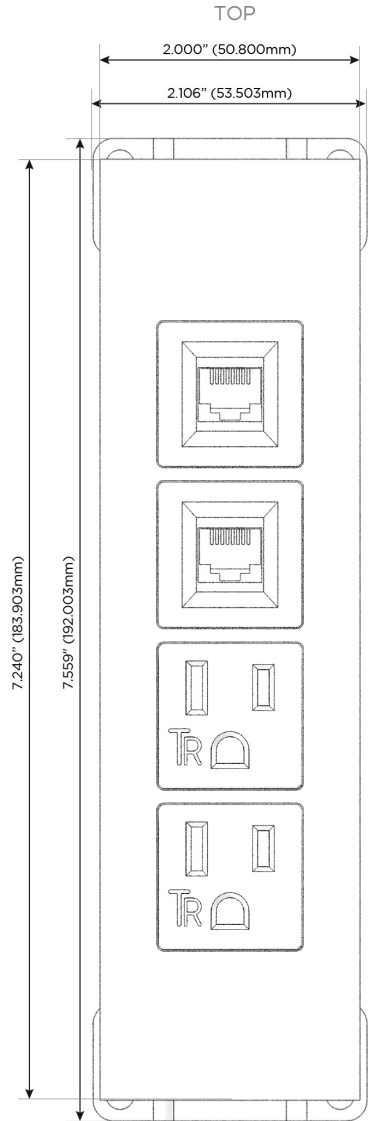

### Module/Port Options:

- A** Tamper Resistant AC Receptacle
- E** USB-A & USB-C (20W)
- M** Double USB-A (Fast Charging Ports - 18W)
- H** HDMI
- 6** CAT 6
- 12** RJ 12
- X** Switched AC
- Y** 3-Way Switch (Low Voltage)
- V** USB-C (45W High Speed Charging Port)
- S** USB-C (25W High Speed Charging Port)
- R** Switched AC (Rocker Switch)
- D** Dimmer Switch

### Plug:

Supplied with Low Profile Flat 45° Angle 120 VAC Plug

Optional Standard Straight 120 VAC Plug

Optional Straight 120 VAC Pass-through Plug

- CLEAN, COMPACT DESIGN
- STREAMLINED
- LOW PROFILE
- SIDE-EXITING CORDS
- PLUG & PLAY
- 6' AC CORD & PLUG (FLAT PLUG STANDARD)
- CUSTOMIZABLE CONFIGURATIONS AND FINISHES
- UL LISTED FOR MOUNTING IN FURNITURE
- 15A

# M-POWER-4T

AC POWER & DATA CONNECTIVITY SOLUTION

M-POWER-4TBZ2-AA66-BZ2ATP

Specs:

**Modules/Ports:**

- A Tamper Resistant AC Receptacle
- 6 CAT 6

Distributed by

Mormax Company, Inc.