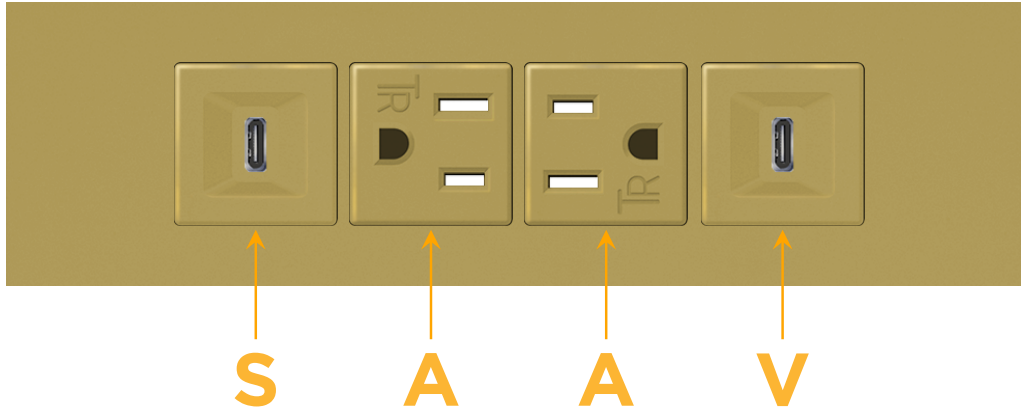

M-POWER-4T

AC POWER & DATA CONNECTIVITY SOLUTION

M-POWER-4TBR2-SAAV-BR2ATP

Distributed by

Mormax Company, Inc.

8 Westchester Plaza

Elmsford, NY 10523

914-699-0101

sales@mormax.com

mormax.com

Metro Light & Power's line of power & data solutions offers sophisticated design elements combined with greater ease of installation. Streamlined and low-profile, enhanced by side-exiting cords, our outlets advance the industry with their cutting edge look and feel. We believe flexibility is key, and we provide a variety of mounting options, including the ability to mount in limited spaces. Our outlets are available in many finishes and configurations, in addition to a custom color and finish capability for our clients.

Trim Plate Finish: **UNICOLOR™ BRASS (ABS)**

Custom Finishes Available

M-POWER-4TBR2-SAAV-BR2ATP

Features:

Module/Port Options:

- **A** Tamper Resistant AC Receptacle
- **E** USB-A & USB-C (20W)
- **M** Double USB-A (Fast Charging Ports - 18W)
- **H** HDMI
- **6** CAT 6
- **12** RJ 12
- **X** Switched AC
- **Y** 3-Way Switch (Low Voltage)
- **V** USB-C (45W High Speed Charging Port)
- **S** USB-C (25W High Speed Charging Port)
- **R** Switched AC (Rocker Switch)
- **D** Dimmer Switch

Plug:

Supplied with Low Profile Flat 45° Angle 120 VAC Plug

Optional Standard Straight 120 VAC Plug

Optional Straight 120 VAC Pass-through Plug

- CLEAN, COMPACT DESIGN
- STREAMLINED
- LOW PROFILE
- SIDE-EXITING CORDS
- PLUG & PLAY
- 6' AC CORD & PLUG (FLAT PLUG STANDARD)
- CUSTOMIZABLE CONFIGURATIONS AND FINISHES
- UL LISTED FOR MOUNTING IN FURNITURE
- 15A