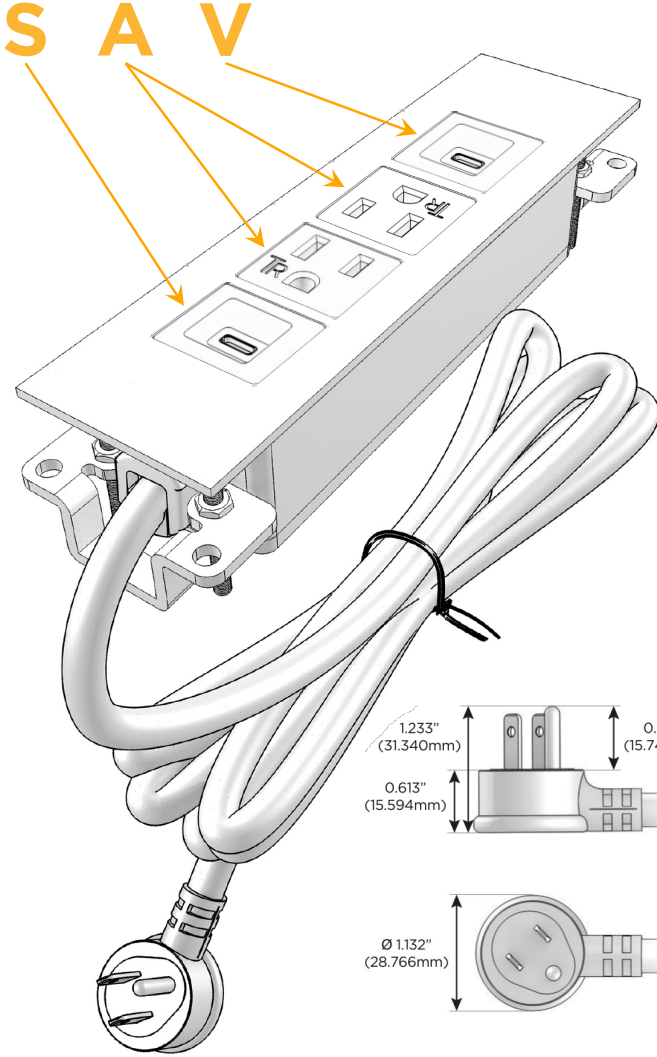

### Module/Port Options:

- A** Tamper Resistant AC Receptacle
- E** USB-A & USB-C (20W)
- M** Double USB-A (Fast Charging Ports - 18W)
- H** HDMI
- 6** CAT 6
- 12** RJ 12
- X** Switched AC
- Y** 3-Way Switch (Low Voltage)
- V** USB-C (45W High Speed Charging Port)
- S** USB-C (25W High Speed Charging Port)
- R** Switched AC (Rocker Switch)
- D** Dimmer Switch

### Plug:

Supplied with Low Profile Flat 45° Angle 120 VAC Plug

Optional Standard Straight 120 VAC Plug

Optional Straight 120 VAC Pass-through Plug

- CLEAN, COMPACT DESIGN
- STREAMLINED
- LOW PROFILE
- SIDE-EXITING CORDS
- PLUG & PLAY
- 6' AC CORD & PLUG (FLAT PLUG STANDARD)
- CUSTOMIZABLE CONFIGURATIONS AND FINISHES
- UL LISTED FOR MOUNTING IN FURNITURE
- 15A

# M-POWER-4T

AC POWER & DATA CONNECTIVITY SOLUTION

M-POWER-4TBR2-SAAV-BR2ATP

Specs:

**Modules/Ports:**

- S** USB-C (25W High Speed Charging Port)
- A** Tamper Resistant AC Receptacle
- V** USB-C (45W High Speed Charging Port)