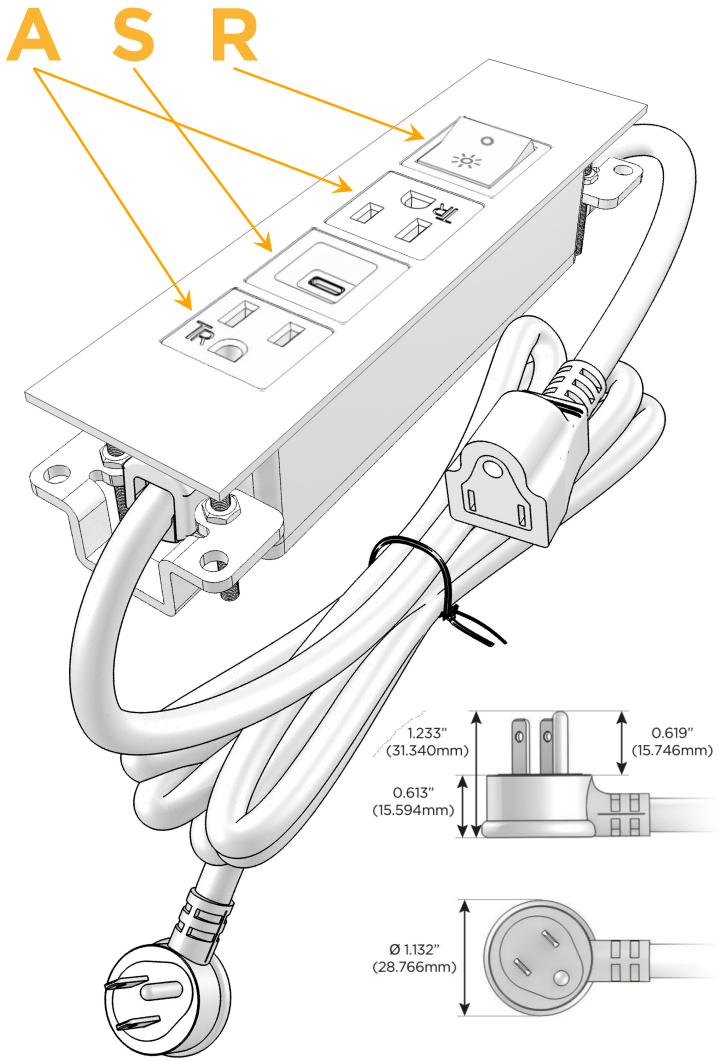

#### Module/Port Options:

- A** Tamper Resistant AC Receptacle
- E** USB-A & USB-C (20W)
- M** Double USB-A (Fast Charging Ports - 18W)
- H** HDMI
- 6** CAT 6
- 12** RJ 12
- X** Switched AC
- Y** 3-Way Switch (Low Voltage)
- V** USB-C (45W High Speed Charging Port)
- S** USB-C (25W High Speed Charging Port)
- R** Switched AC (Rocker Switch)
- D** Dimmer Switch

#### Plug:

Supplied with Low Profile Flat 45° Angle 120 VAC Plug

Optional Standard Straight 120 VAC Plug

Optional Straight 120 VAC Pass-through Plug

- CLEAN, COMPACT DESIGN
- STREAMLINED
- LOW PROFILE
- SIDE-EXITING CORDS
- PLUG & PLAY
- 6' AC CORD & PLUG (FLAT PLUG STANDARD)
- CUSTOMIZABLE CONFIGURATIONS AND FINISHES
- UL LISTED FOR MOUNTING IN FURNITURE
- 15A

## AC POWER & DATA CONNECTIVITY SOLUTION

M-POWER-4TBR2-ASAR-BR2ATP

Specs:

### Modules/Ports:

- A** Tamper Resistant AC Receptacle
- S** USB-C (25W High Speed Charging Port)
- R** Switched AC (Rocker Switch)

Distributed by

Mormax Company, Inc.

8 Westchester Plaza

Elmsford, NY 10523