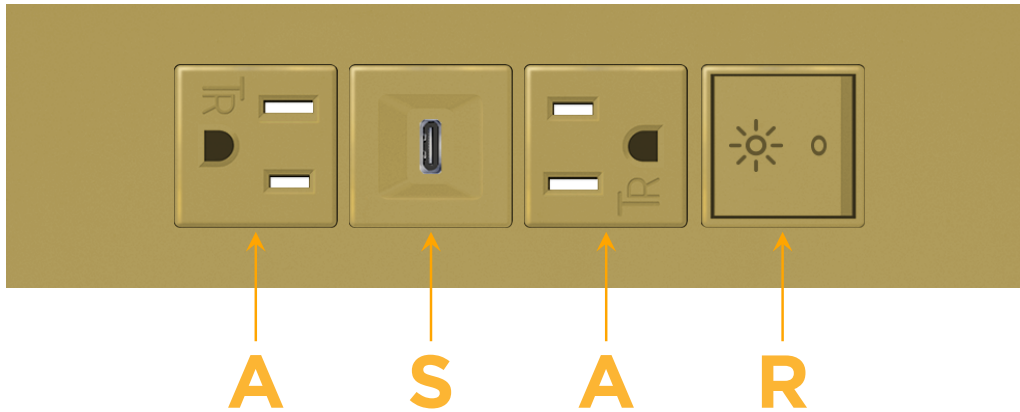

M-POWER-4T

AC POWER & DATA CONNECTIVITY SOLUTION

M-POWER-4TBR2-ASAR-BR2ATP

Distributed by

Mormax Company, Inc.

8 Westchester Plaza

Elmsford, NY 10523

914-699-0101

sales@mormax.com

mormax.com

Metro Light & Power's line of power & data solutions offers sophisticated design elements combined with greater ease of installation. Streamlined and low-profile, enhanced by side-exiting cords, our outlets advance the industry with their cutting edge look and feel. We believe flexibility is key, and we provide a variety of mounting options, including the ability to mount in limited spaces. Our outlets are available in many finishes and configurations, in addition to a custom color and finish capability for our clients.

Trim Plate Finish: **UNICOLOR™ BRASS (ABS)**

Custom Finishes Available

M-POWER-4TBR2-ASAR-BR2ATP

Features:

Module/Port Options:

- **A** Tamper Resistant AC Receptacle
- **E** USB-A & USB-C (20W)
- **M** Double USB-A (Fast Charging Ports - 18W)
- **H** HDMI
- **6** CAT 6
- **12** RJ 12
- **X** Switched AC
- **Y** 3-Way Switch (Low Voltage)
- **V** USB-C (45W High Speed Charging Port)
- **S** USB-C (25W High Speed Charging Port)
- **R** Switched AC (Rocker Switch)
- **D** Dimmer Switch

Plug:

Supplied with Low Profile Flat 45° Angle 120 VAC Plug

Optional Standard Straight 120 VAC Plug

Optional Straight 120 VAC Pass-through Plug

- CLEAN, COMPACT DESIGN
- STREAMLINED
- LOW PROFILE
- SIDE-EXITING CORDS
- PLUG & PLAY
- 6' AC CORD & PLUG (FLAT PLUG STANDARD)
- CUSTOMIZABLE CONFIGURATIONS AND FINISHES
- UL LISTED FOR MOUNTING IN FURNITURE
- 15A