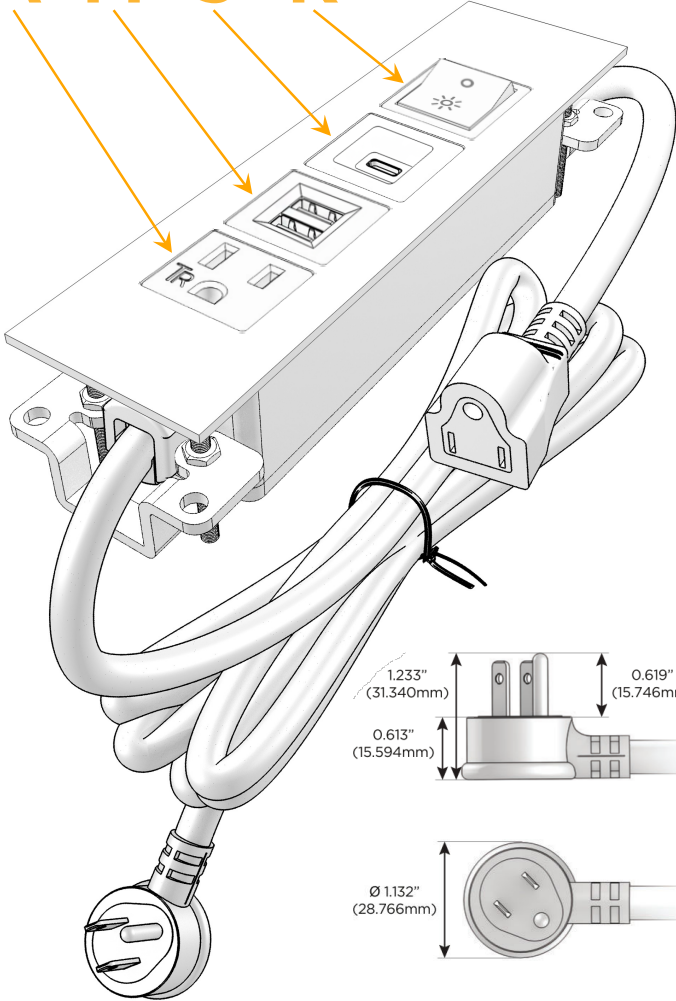

M-POWER-4T

AC POWER & DATA CONNECTIVITY SOLUTION

M-POWER-4TBR2-AMSR-BR2ATP

Specs:

Modules/Ports:

- **A** Tamper Resistant AC Receptacle
- **M** Double USB-A (Fast Charging Ports - 18W)
- **S** USB-C (25W High Speed Charging Port)
- **R** Switched AC (Rocker Switch)

A M S R

Distributed by

Mormax Company, Inc.

8 Westchester Plaza

Elmsford, NY 10523

914-699-0101

sales@mormax.com

mormax.com

FURNITURE POWER DISTRIBUTION UNIT