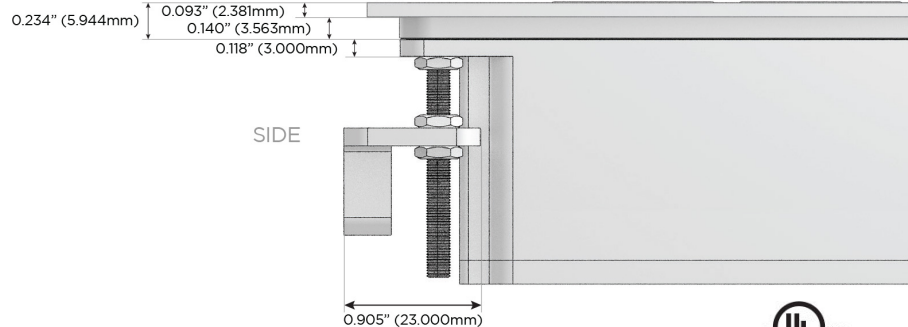

M-POWER-4T

AC POWER & DATA CONNECTIVITY SOLUTION

M-POWER-4TBR2-AMSR-BR2ATP

Specs:

Modules/Ports:

- **A** Tamper Resistant AC Receptacle
- **M** Double USB-A (Fast Charging Ports - 18W)
- **S** USB-C (25W High Speed Charging Port)
- **R** Switched AC (Rocker Switch)

A M S R

Distributed by

Mormax Company, Inc.

8 Westchester Plaza

Elmsford, NY 10523

914-699-0101

sales@mormax.com

mormax.com

FURNITURE POWER DISTRIBUTION UNIT