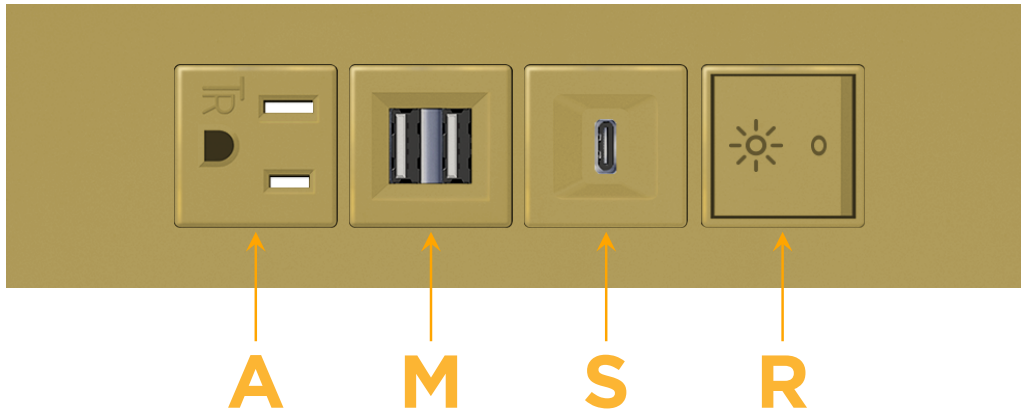

Trim Plate Finish: **UNICOLOR™ BRASS (ABS)**

Custom Finishes Available

M-POWER-4TBR2-AMSR-BR2ATP

Features:

Module/Port Options:

- A** Tamper Resistant AC Receptacle
- E** USB-A & USB-C (20W)
- M** Double USB-A (Fast Charging Ports - 18W)
- H** HDMI
- 6** CAT 6
- 12** RJ 12
- X** Switched AC
- Y** 3-Way Switch (Low Voltage)
- V** USB-C (45W High Speed Charging Port)
- S** USB-C (25W High Speed Charging Port)
- R** Switched AC (Rocker Switch)
- D** Dimmer Switch

Plug:

Supplied with Low Profile Flat 45° Angle 120 VAC Plug

Optional Standard Straight 120 VAC Plug

Optional Straight 120 VAC Pass-through Plug

- CLEAN, COMPACT DESIGN
- STREAMLINED
- LOW PROFILE
- SIDE-EXITING CORDS
- PLUG & PLAY
- 6' AC CORD & PLUG (FLAT PLUG STANDARD)
- CUSTOMIZABLE CONFIGURATIONS AND FINISHES
- UL LISTED FOR MOUNTING IN FURNITURE
- 15A

M-POWER-4T

AC POWER & DATA CONNECTIVITY SOLUTION

M-POWER-4TBR2-AMSR-BR2ATP

Specs:

Modules/Ports:

- A** Tamper Resistant AC Receptacle
- M** Double USB-A (Fast Charging Ports - 18W)
- S** USB-C (25W High Speed Charging Port)
- R** Switched AC (Rocker Switch)