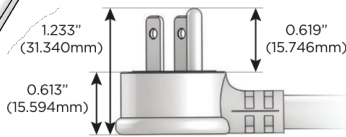

M-POWER-4T

AC POWER & DATA CONNECTIVITY SOLUTION

M-POWER-4TBR2-AMSR-BR2ATP

Specs:

Modules/Ports:

- **A** Tamper Resistant AC Receptacle
- **M** Double USB-A (Fast Charging Ports - 18W)
- **S** USB-C (25W High Speed Charging Port)
- **R** Switched AC (Rocker Switch)

A M S R