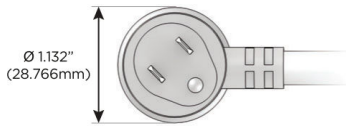

M-POWER-4T

AC POWER & DATA CONNECTIVITY SOLUTION

M-POWER-4TBR2-AMSR-BR2ATP

Specs:

Modules/Ports:

- **A** Tamper Resistant AC Receptacle
- **M** Double USB-A (Fast Charging Ports - 18W)
- **S** USB-C (25W High Speed Charging Port)
- **R** Switched AC (Rocker Switch)

A M S R