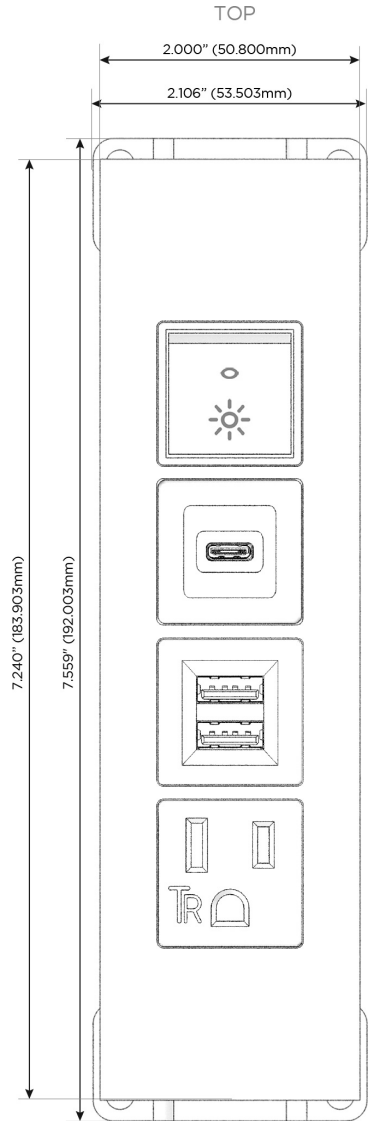

M-POWER-4T

AC POWER & DATA CONNECTIVITY SOLUTION

M-POWER-4TBR2-AMSR-BR2ATP

Specs:

Modules/Ports:

- **A** Tamper Resistant AC Receptacle
- **M** Double USB-A (Fast Charging Ports - 18W)
- **S** USB-C (25W High Speed Charging Port)
- **R** Switched AC (Rocker Switch)

A M S R

Distributed by

Mormax Company, Inc.

8 Westchester Plaza

Elmsford, NY 10523

914-699-0101

sales@mormax.com

mormax.com

FURNITURE POWER DISTRIBUTION UNIT