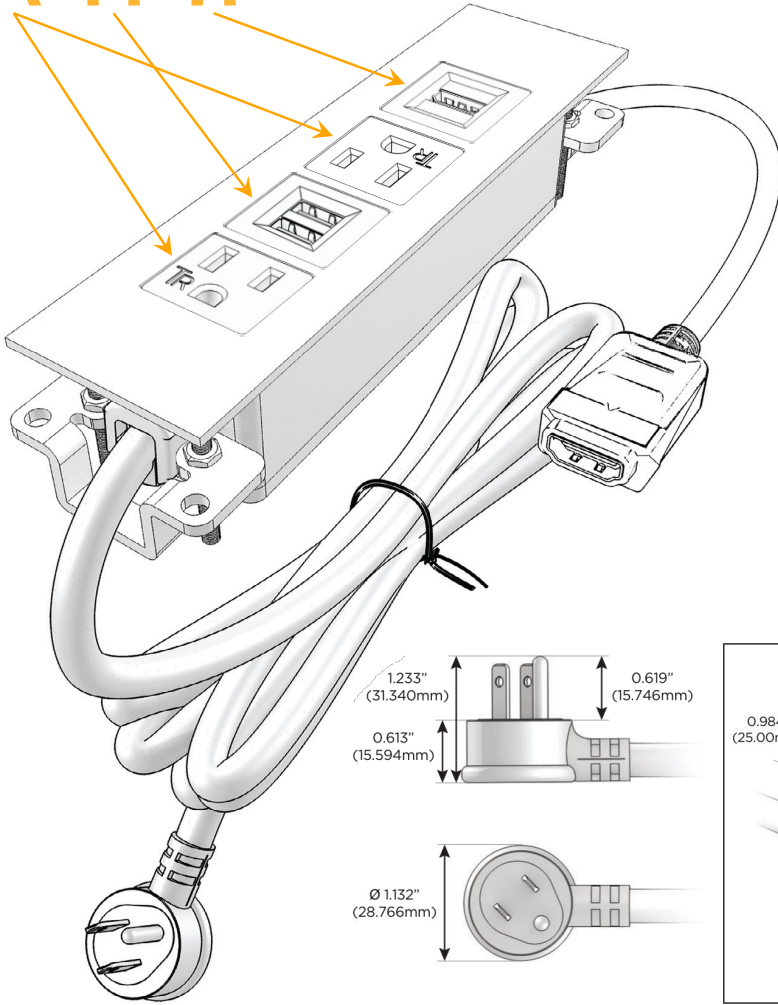

Trim Plate Finish: **UNICOLOR™ BRASS (ABS)**

Custom Finishes Available

M-POWER-4TBR2-AMAH-BR2ATP

Features:

Module/Port Options:

- A** Tamper Resistant AC Receptacle
- E** USB-A & USB-C (20W)
- M** Double USB-A (Fast Charging Ports - 18W)
- H** HDMI
- 6** CAT 6
- 12** RJ 12
- X** Switched AC
- Y** 3-Way Switch (Low Voltage)
- V** USB-C (45W High Speed Charging Port)
- S** USB-C (25W High Speed Charging Port)
- R** Switched AC (Rocker Switch)
- D** Dimmer Switch

Plug:

Supplied with Low Profile Flat 45° Angle 120 VAC Plug

Optional Standard Straight 120 VAC Plug

Optional Straight 120 VAC Pass-through Plug

- CLEAN, COMPACT DESIGN
- STREAMLINED
- LOW PROFILE
- SIDE-EXITING CORDS
- PLUG & PLAY
- 6' AC CORD & PLUG (FLAT PLUG STANDARD)
- CUSTOMIZABLE CONFIGURATIONS AND FINISHES
- UL LISTED FOR MOUNTING IN FURNITURE
- 15A

M-POWER-4T

AC POWER & DATA CONNECTIVITY SOLUTION

M-POWER-4TBR2-AMAH-BR2ATP

Specs:

Modules/Ports:

- A** Tamper Resistant AC Receptacle
- M** Double USB-A (Fast Charging Ports - 18W)
- H** HDMI

A M H

Distributed by