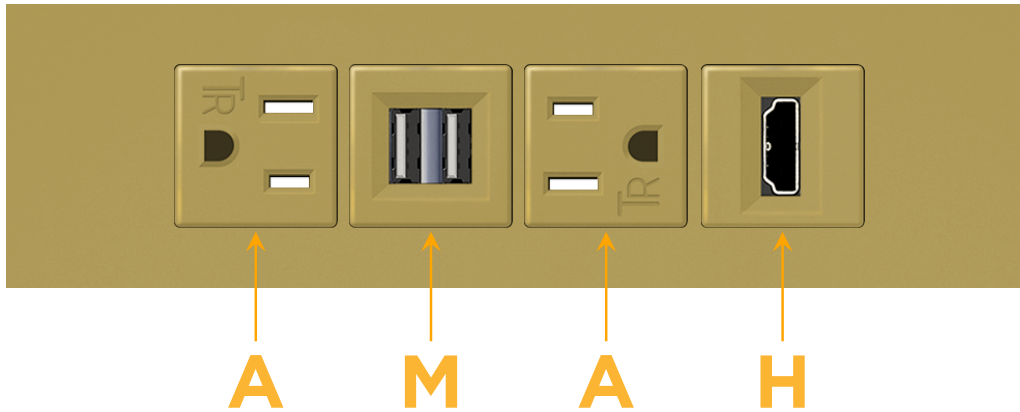

Trim Plate Finish: **UNICOLOR™ BRASS (ABS)**

Custom Finishes Available

M-POWER-4TBR2-AMAH-BR2ATP

Features:

Module/Port Options:

- A** Tamper Resistant AC Receptacle
- E** USB-A & USB-C (20W)
- M** Double USB-A (Fast Charging Ports - 18W)
- H** HDMI
- 6** CAT 6
- 12** RJ 12
- X** Switched AC
- Y** 3-Way Switch (Low Voltage)
- V** USB-C (45W High Speed Charging Port)
- S** USB-C (25W High Speed Charging Port)
- R** Switched AC (Rocker Switch)
- D** Dimmer Switch

Plug:

Supplied with Low Profile Flat 45° Angle 120 VAC Plug

Optional Standard Straight 120 VAC Plug

Optional Straight 120 VAC Pass-through Plug

- CLEAN, COMPACT DESIGN
- STREAMLINED
- LOW PROFILE
- SIDE-EXITING CORDS
- PLUG & PLAY
- 6' AC CORD & PLUG (FLAT PLUG STANDARD)
- CUSTOMIZABLE CONFIGURATIONS AND FINISHES
- UL LISTED FOR MOUNTING IN FURNITURE
- 15A

M-POWER-4T

AC POWER & DATA CONNECTIVITY SOLUTION

M-POWER-4TBR2-AMAH-BR2ATP

Specs:

Modules/Ports:

- A** Tamper Resistant AC Receptacle
- M** Double USB-A (Fast Charging Ports - 18W)
- H** HDMI

A M H

Distributed by