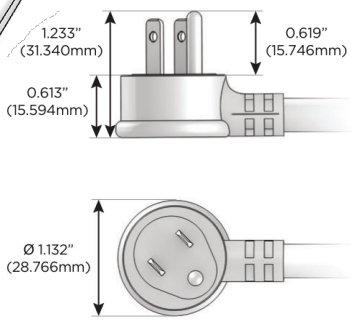

Trim Plate Finish: **UNICOLOR™ BRASS (ABS)**

Custom Finishes Available

M-POWER-4TBR2-AMAH-BR2ATP

Features:

Module/Port Options:

- A** Tamper Resistant AC Receptacle
- E** USB-A & USB-C (20W)
- M** Double USB-A (Fast Charging Ports - 18W)
- H** HDMI
- 6** CAT 6
- 12** RJ 12
- X** Switched AC
- Y** 3-Way Switch (Low Voltage)
- V** USB-C (45W High Speed Charging Port)
- S** USB-C (25W High Speed Charging Port)
- R** Switched AC (Rocker Switch)
- D** Dimmer Switch

Plug:

Supplied with Low Profile Flat 45° Angle 120 VAC Plug

Optional Standard Straight 120 VAC Plug

Optional Straight 120 VAC Pass-through Plug

- CLEAN, COMPACT DESIGN
- STREAMLINED
- LOW PROFILE
- SIDE-EXITING CORDS
- PLUG & PLAY
- 6' AC CORD & PLUG (FLAT PLUG STANDARD)
- CUSTOMIZABLE CONFIGURATIONS AND FINISHES
- UL LISTED FOR MOUNTING IN FURNITURE
- 15A

M-POWER-4T

AC POWER & DATA CONNECTIVITY SOLUTION

M-POWER-4TBR2-AMAH-BR2ATP

Specs:

Modules/Ports:

- A** Tamper Resistant AC Receptacle
- M** Double USB-A (Fast Charging Ports - 18W)
- H** HDMI

A M H

Distributed by