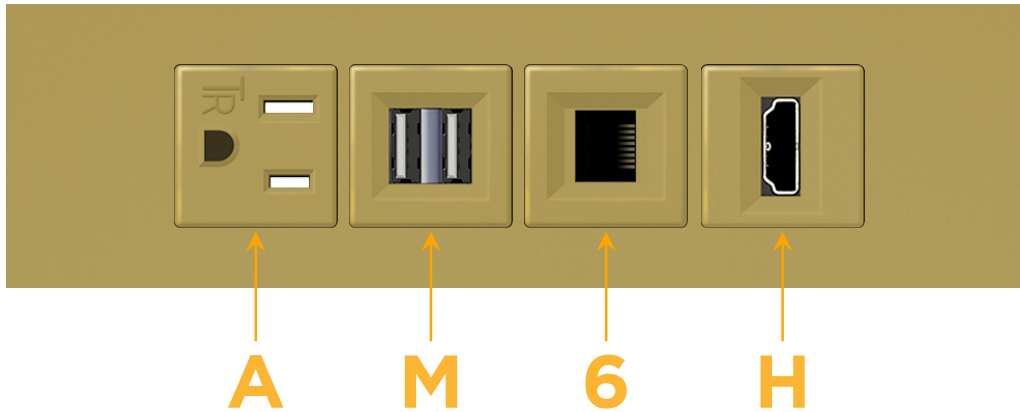

Trim Plate Finish: **UNICOLOR™ BRASS (ABS)**

Custom Finishes Available

M-POWER-4TBR2-AM6H-BR2ATP

Features:

Module/Port Options:

- A** Tamper Resistant AC Receptacle
- E** USB-A & USB-C (20W)
- M** Double USB-A (Fast Charging Ports - 18W)
- H** HDMI
- 6** CAT 6
- 12** RJ 12
- X** Switched AC
- Y** 3-Way Switch (Low Voltage)
- V** USB-C (45W High Speed Charging Port)
- S** USB-C (25W High Speed Charging Port)
- R** Switched AC (Rocker Switch)
- D** Dimmer Switch

Plug:

Supplied with Low Profile Flat 45° Angle 120 VAC Plug

Optional Standard Straight 120 VAC Plug

Optional Straight 120 VAC Pass-through Plug

- CLEAN, COMPACT DESIGN
- STREAMLINED
- LOW PROFILE
- SIDE-EXITING CORDS
- PLUG & PLAY
- 6' AC CORD & PLUG (FLAT PLUG STANDARD)
- CUSTOMIZABLE CONFIGURATIONS AND FINISHES
- UL LISTED FOR MOUNTING IN FURNITURE
- 15A

M-POWER-4T

AC POWER & DATA CONNECTIVITY SOLUTION

M-POWER-4TBR2-AM6H-BR2ATP

Specs:

Modules/Ports:

- A** Tamper Resistant AC Receptacle
- M** Double USB-A (Fast Charging Ports - 18W)
- 6** CAT 6
- H** HDMI

A M 6 H