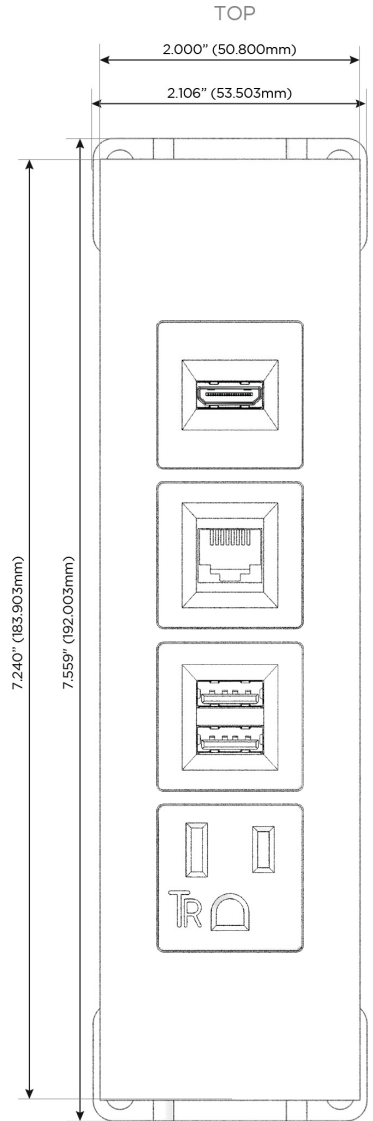

Trim Plate Finish: **UNICOLOR™ BRASS (ABS)**

Custom Finishes Available

M-POWER-4TBR2-AM6H-BR2ATP

Features:

Module/Port Options:

- A** Tamper Resistant AC Receptacle
- E** USB-A & USB-C (20W)
- M** Double USB-A (Fast Charging Ports - 18W)
- H** HDMI
- 6** CAT 6
- 12** RJ 12
- X** Switched AC
- Y** 3-Way Switch (Low Voltage)
- V** USB-C (45W High Speed Charging Port)
- S** USB-C (25W High Speed Charging Port)
- R** Switched AC (Rocker Switch)
- D** Dimmer Switch

Plug:

Supplied with Low Profile Flat 45° Angle 120 VAC Plug

Optional Standard Straight 120 VAC Plug

Optional Straight 120 VAC Pass-through Plug

- CLEAN, COMPACT DESIGN
- STREAMLINED
- LOW PROFILE
- SIDE-EXITING CORDS
- PLUG & PLAY
- 6' AC CORD & PLUG (FLAT PLUG STANDARD)
- CUSTOMIZABLE CONFIGURATIONS AND FINISHES
- UL LISTED FOR MOUNTING IN FURNITURE
- 15A

M-POWER-4T

AC POWER & DATA CONNECTIVITY SOLUTION

M-POWER-4TBR2-AM6H-BR2ATP

Specs:

Modules/Ports:

- A** Tamper Resistant AC Receptacle
- M** Double USB-A (Fast Charging Ports - 18W)
- 6** CAT 6
- H** HDMI

A M 6 H