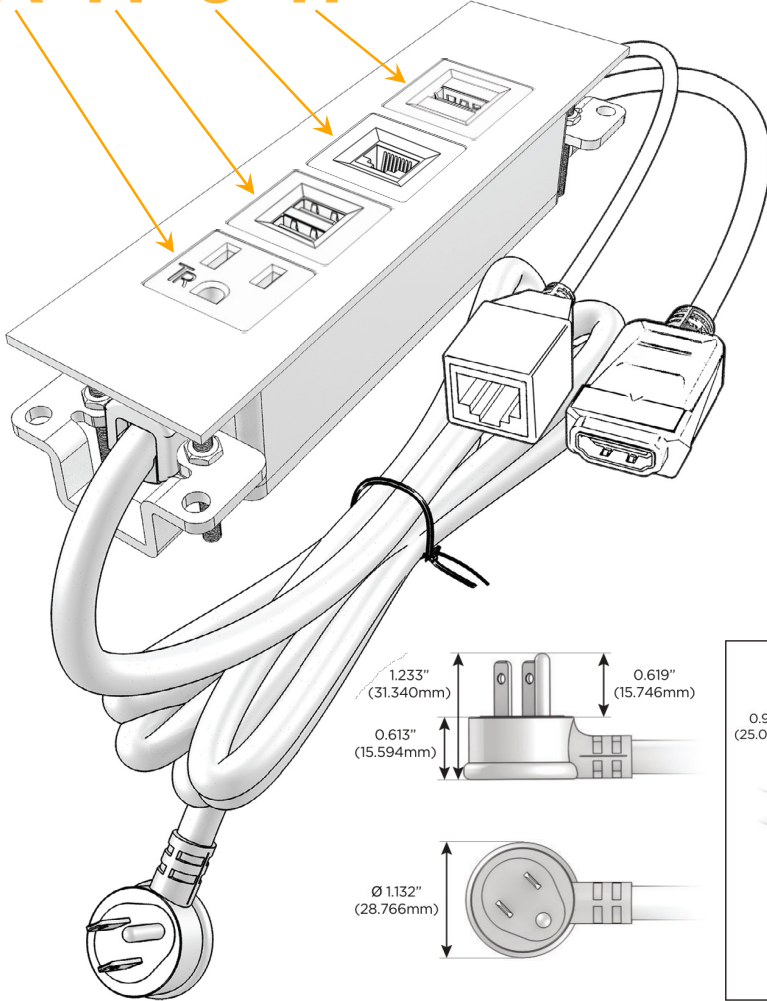

Trim Plate Finish: **UNICOLOR™ BRASS (ABS)**

Custom Finishes Available

M-POWER-4TBR2-AM6H-BR2ATP

Features:

Module/Port Options:

- A** Tamper Resistant AC Receptacle
- E** USB-A & USB-C (20W)
- M** Double USB-A (Fast Charging Ports - 18W)
- H** HDMI
- 6** CAT 6
- 12** RJ 12
- X** Switched AC
- Y** 3-Way Switch (Low Voltage)
- V** USB-C (45W High Speed Charging Port)
- S** USB-C (25W High Speed Charging Port)
- R** Switched AC (Rocker Switch)
- D** Dimmer Switch

Plug:

Supplied with Low Profile Flat 45° Angle 120 VAC Plug

Optional Standard Straight 120 VAC Plug

Optional Straight 120 VAC Pass-through Plug

- CLEAN, COMPACT DESIGN
- STREAMLINED
- LOW PROFILE
- SIDE-EXITING CORDS
- PLUG & PLAY
- 6' AC CORD & PLUG (FLAT PLUG STANDARD)
- CUSTOMIZABLE CONFIGURATIONS AND FINISHES
- UL LISTED FOR MOUNTING IN FURNITURE
- 15A

M-POWER-4T

AC POWER & DATA CONNECTIVITY SOLUTION

M-POWER-4TBR2-AM6H-BR2ATP

Specs:

Modules/Ports:

- A** Tamper Resistant AC Receptacle
- M** Double USB-A (Fast Charging Ports - 18W)
- 6** CAT 6
- H** HDMI

A M 6 H