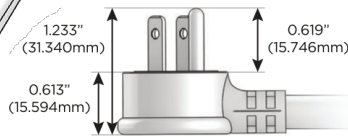

Plug:

Supplied with Low Profile Flat 45° Angle 120 VAC Plug

Optional Standard Straight 120 VAC Plug

Optional Straight 120 VAC Pass-through Plug

- CLEAN, COMPACT DESIGN
- STREAMLINED
- LOW PROFILE
- SIDE-EXITING CORDS
- PLUG & PLAY
- 6' AC CORD & PLUG (FLAT PLUG STANDARD)
- CUSTOMIZABLE CONFIGURATIONS AND FINISHES
- UL LISTED FOR MOUNTING IN FURNITURE
- 15A

M-POWER-4T

AC POWER & DATA CONNECTIVITY SOLUTION

M-POWER-4TBR2-AM6H-BR2ATP

Specs:

Modules/Ports:

- A** Tamper Resistant AC Receptacle
- M** Double USB-A (Fast Charging Ports - 18W)
- 6** CAT 6
- H** HDMI

A M 6 H