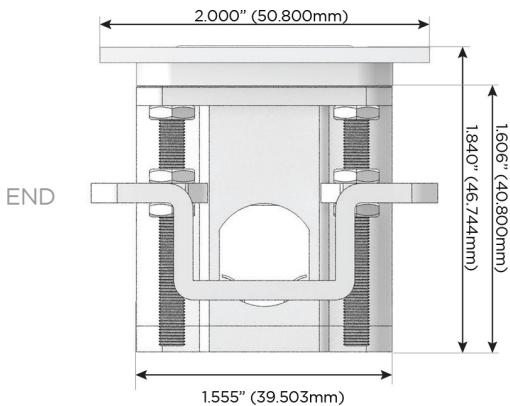

Plug:

Supplied with Low Profile Flat 45° Angle 120 VAC Plug

Optional Standard Straight 120 VAC Plug

Optional Straight 120 VAC Pass-through Plug

- CLEAN, COMPACT DESIGN
- STREAMLINED
- LOW PROFILE
- SIDE-EXITING CORDS
- PLUG & PLAY
- 6' AC CORD & PLUG (FLAT PLUG STANDARD)
- CUSTOMIZABLE CONFIGURATIONS AND FINISHES
- UL LISTED FOR MOUNTING IN FURNITURE
- 15A

M-POWER-4T

AC POWER & DATA CONNECTIVITY SOLUTION

M-POWER-4TBR2-AM6H-BR2ATP

Specs:

Modules/Ports:

- A** Tamper Resistant AC Receptacle
- M** Double USB-A (Fast Charging Ports - 18W)
- 6** CAT 6
- H** HDMI

A M 6 H