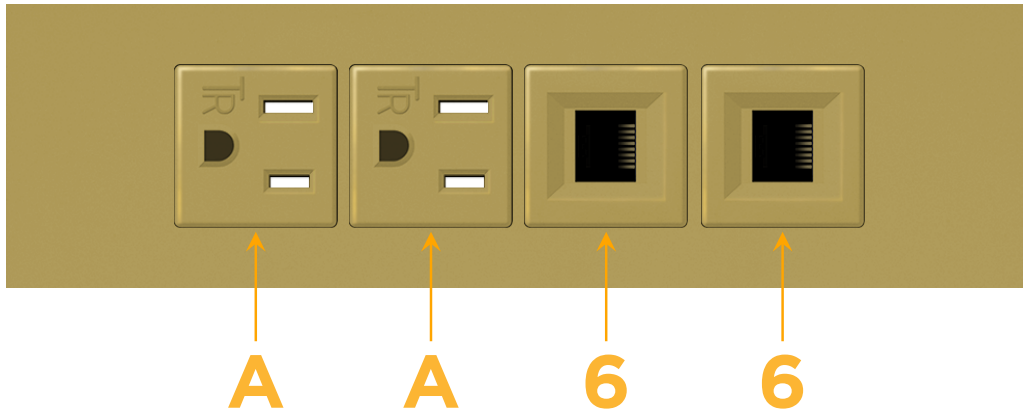

M-POWER-4T

AC POWER & DATA CONNECTIVITY SOLUTION

M-POWER-4TBR2-AA66-BR2ATP

Distributed by

Mormax Company, Inc.

8 Westchester Plaza

Elmsford, NY 10523

914-699-0101

sales@mormax.com

mormax.com

Metro Light & Power's line of power & data solutions offers sophisticated design elements combined with greater ease of installation. Streamlined and low-profile, enhanced by side-exiting cords, our outlets advance the industry with their cutting edge look and feel. We believe flexibility is key, and we provide a variety of mounting options, including the ability to mount in limited spaces. Our outlets are available in many finishes and configurations, in addition to a custom color and finish capability for our clients.

Trim Plate Finish: **UNICOLOR™ BRASS (ABS)**

Custom Finishes Available

M-POWER-4TBR2-AA66-BR2ATP

Features:

Module/Port Options:

- **A** Tamper Resistant AC Receptacle
- **E** USB-A & USB-C (20W)
- **M** Double USB-A (Fast Charging Ports - 18W)
- **H** HDMI
- **6** CAT 6
- **12** RJ 12
- **X** Switched AC
- **Y** 3-Way Switch (Low Voltage)
- **V** USB-C (45W High Speed Charging Port)
- **S** USB-C (25W High Speed Charging Port)
- **R** Switched AC (Rocker Switch)
- **D** Dimmer Switch

Plug:

Supplied with Low Profile Flat 45° Angle 120 VAC Plug

Optional Standard Straight 120 VAC Plug

Optional Straight 120 VAC Pass-through Plug

- CLEAN, COMPACT DESIGN
- STREAMLINED
- LOW PROFILE
- SIDE-EXITING CORDS
- PLUG & PLAY
- 6' AC CORD & PLUG (FLAT PLUG STANDARD)
- CUSTOMIZABLE CONFIGURATIONS AND FINISHES
- UL LISTED FOR MOUNTING IN FURNITURE
- 15A