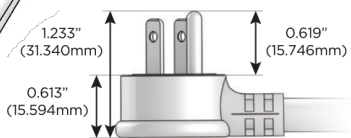

M-POWER-4T

AC POWER & DATA CONNECTIVITY SOLUTION

M-POWER-4TBR2-AA66-BR2ATP

Specs:

Modules/Ports:

- A Tamper Resistant AC Receptacle
- 6 CAT 6