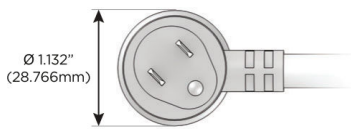

M-POWER-4T

AC POWER & DATA CONNECTIVITY SOLUTION

M-POWER-4TBR2-AA66-BR2ATP

Specs:

Modules/Ports:

- A Tamper Resistant AC Receptacle
- 6 CAT 6