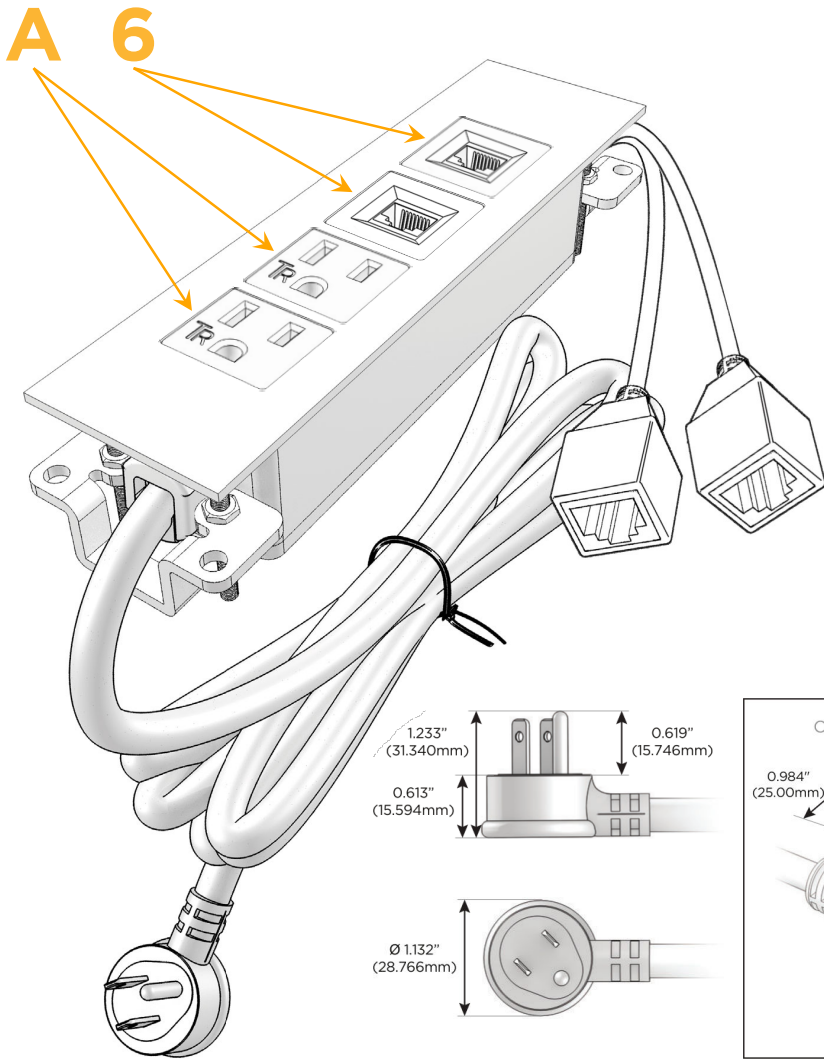

### Module/Port Options:

- A** Tamper Resistant AC Receptacle
- E** USB-A & USB-C (20W)
- M** Double USB-A (Fast Charging Ports - 18W)
- H** HDMI
- 6** CAT 6
- 12** RJ 12
- X** Switched AC
- Y** 3-Way Switch (Low Voltage)
- V** USB-C (45W High Speed Charging Port)
- S** USB-C (25W High Speed Charging Port)
- R** Switched AC (Rocker Switch)
- D** Dimmer Switch

### Plug:

Supplied with Low Profile Flat 45° Angle 120 VAC Plug

Optional Standard Straight 120 VAC Plug

Optional Straight 120 VAC Pass-through Plug

- CLEAN, COMPACT DESIGN
- STREAMLINED
- LOW PROFILE
- SIDE-EXITING CORDS
- PLUG & PLAY
- 6' AC CORD & PLUG (FLAT PLUG STANDARD)
- CUSTOMIZABLE CONFIGURATIONS AND FINISHES
- UL LISTED FOR MOUNTING IN FURNITURE
- 15A

## AC POWER & DATA CONNECTIVITY SOLUTION

M-POWER-4TBR2-AA66-BR2ATP

Specs:

### Modules/Ports:

- A Tamper Resistant AC Receptacle
- 6 CAT 6

Distributed by

Mormax Company, Inc.

8 Westchester Plaza

Elmsford, NY 10523

914-699-0101

sales@mormax.com