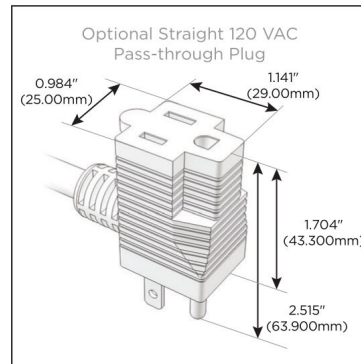

M-POWER-4T

AC POWER & DATA CONNECTIVITY SOLUTION

M-POWER-4TBR2-AA66-BR2ATP

Specs:

Modules/Ports:

- A Tamper Resistant AC Receptacle
- 6 CAT 6