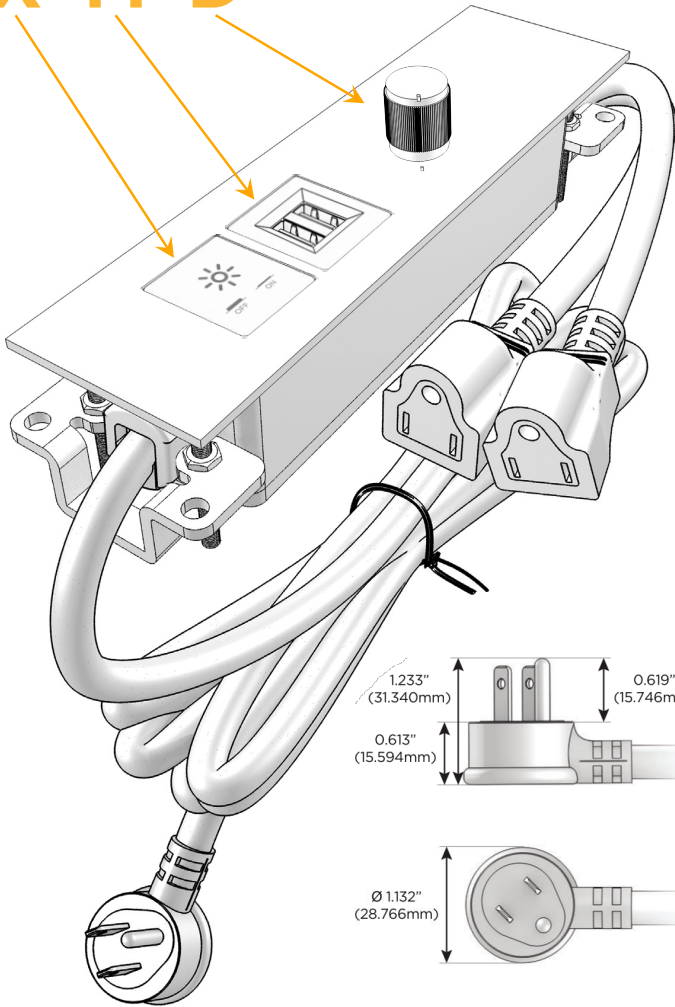

### Module/Port Options:

- A** Tamper Resistant AC Receptacle
- E** USB-A & USB-C (20W)
- M** Double USB-A (Fast Charging Ports - 18W)
- H** HDMI
- 6** CAT 6
- 12** RJ 12
- X** Switched AC
- Y** 3-Way Switch (Low Voltage)
- V** USB-C (45W High Speed Charging Port)
- S** USB-C (25W High Speed Charging Port)
- R** Switched AC (Rocker Switch)
- D** Dimmer Switch

### Plug:

Supplied with Low Profile Flat 45° Angle 120 VAC Plug

Optional Standard Straight 120 VAC Plug

Optional Straight 120 VAC Pass-through Plug

- CLEAN, COMPACT DESIGN
- STREAMLINED
- LOW PROFILE
- SIDE-EXITING CORDS
- PLUG & PLAY
- 6' AC CORD & PLUG (FLAT PLUG STANDARD)
- CUSTOMIZABLE CONFIGURATIONS AND FINISHES
- ETL LISTED FOR MOUNTING IN FURNITURE
- 15A

# M-POWER-4T

AC POWER & DATA CONNECTIVITY SOLUTION

M-POWER-4T-XMD-BRASP

Specs:

**Modules/Ports:**

- X** Switched AC
- M** Double USB-A (Fast Charging Ports - 18W)
- D** Dimmer Switch

**X M D**

Distributed by