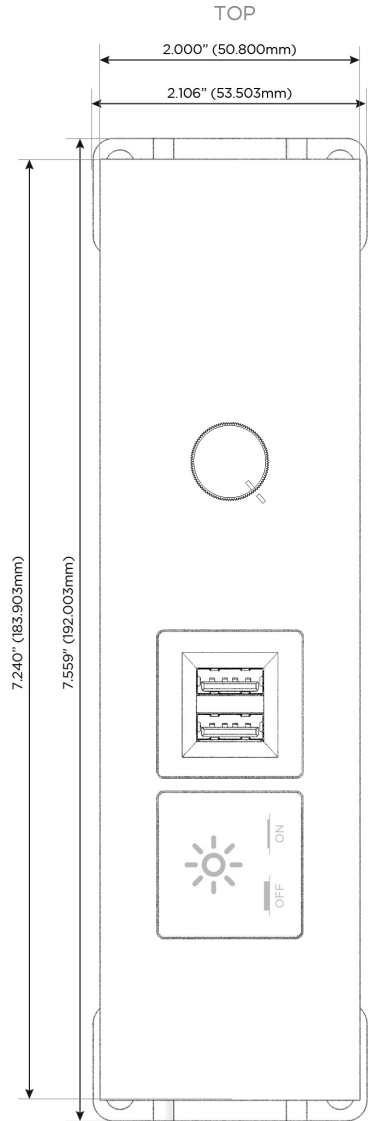

### Module/Port Options:

- A** Tamper Resistant AC Receptacle
- E** USB-A & USB-C (20W)
- M** Double USB-A (Fast Charging Ports - 18W)
- H** HDMI
- 6** CAT 6
- 12** RJ 12
- X** Switched AC
- Y** 3-Way Switch (Low Voltage)
- V** USB-C (45W High Speed Charging Port)
- S** USB-C (25W High Speed Charging Port)
- R** Switched AC (Rocker Switch)
- D** Dimmer Switch

### Plug:

Supplied with Low Profile Flat 45° Angle 120 VAC Plug

Optional Standard Straight 120 VAC Plug

Optional Straight 120 VAC Pass-through Plug

- CLEAN, COMPACT DESIGN
- STREAMLINED
- LOW PROFILE
- SIDE-EXITING CORDS
- PLUG & PLAY
- 6' AC CORD & PLUG (FLAT PLUG STANDARD)
- CUSTOMIZABLE CONFIGURATIONS AND FINISHES
- ETL LISTED FOR MOUNTING IN FURNITURE
- 15A

# M-POWER-4T

AC POWER & DATA CONNECTIVITY SOLUTION

M-POWER-4T-XMD-BRASP

Specs:

**Modules/Ports:**

- X** Switched AC
- M** Double USB-A (Fast Charging Ports - 18W)
- D** Dimmer Switch

**X M D**

Distributed by