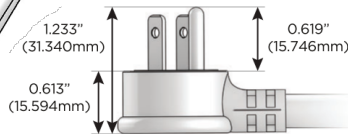

### Plug:

Supplied with Low Profile Flat 45° Angle 120 VAC Plug

Optional Standard Straight 120 VAC Plug

Optional Straight 120 VAC Pass-through Plug

- CLEAN, COMPACT DESIGN
- STREAMLINED
- LOW PROFILE
- SIDE-EXITING CORDS
- PLUG & PLAY
- 6' AC CORD & PLUG (FLAT PLUG STANDARD)
- CUSTOMIZABLE CONFIGURATIONS AND FINISHES
- ETL LISTED FOR MOUNTING IN FURNITURE
- 15A

# M-POWER-4T

AC POWER & DATA CONNECTIVITY SOLUTION

M-POWER-4T-XMD-BRASP

Specs:

**Modules/Ports:**

- X** Switched AC
- M** Double USB-A (Fast Charging Ports - 18W)
- D** Dimmer Switch

**X M D**

Distributed by