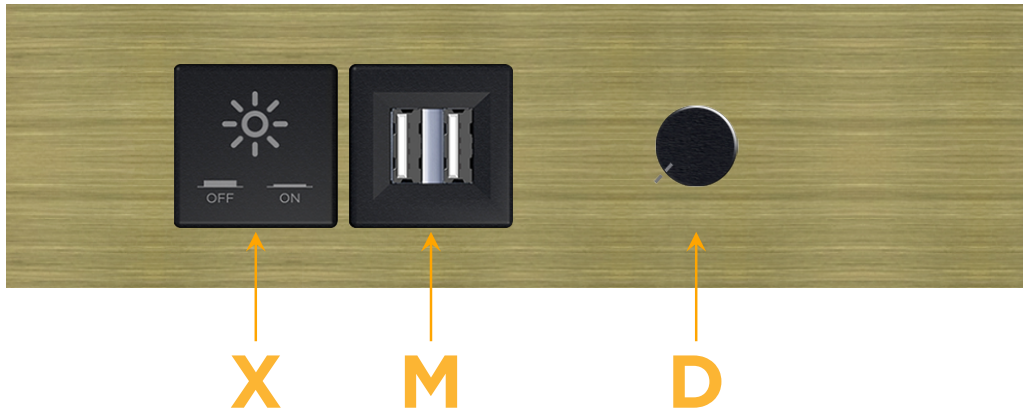

M-POWER-4T

AC POWER & DATA CONNECTIVITY SOLUTION

M-POWER-4T-XMD-BRASP

Distributed by

Mormax Company, Inc.

8 Westchester Plaza

Elmsford, NY 10523

914-699-0101

sales@mormax.com

mormax.com

Metro Light & Power's line of power & data solutions offers sophisticated design elements combined with greater ease of installation. Streamlined and low-profile, enhanced by side-exiting cords, our outlets advance the industry with their cutting edge look and feel. We believe flexibility is key, and we provide a variety of mounting options, including the ability to mount in limited spaces. Our outlets are available in many finishes and configurations, in addition to a custom color and finish capability for our clients.

Trim Plate Finish: **BRASS ANTIQUED (ZINC/STEEL)**

Custom Finishes Available

M-POWER-4T-XMD-BRASP

Features:

Module/Port Options:

- **A** Tamper Resistant AC Receptacle
- **E** USB-A & USB-C (20W)
- **M** Double USB-A (Fast Charging Ports - 18W)
- **H** HDMI
- **6** CAT 6
- **12** RJ 12
- **X** Switched AC
- **Y** 3-Way Switch (Low Voltage)
- **V** USB-C (45W High Speed Charging Port)
- **S** USB-C (25W High Speed Charging Port)
- **R** Switched AC (Rocker Switch)
- **D** Dimmer Switch

Plug:

Supplied with Low Profile Flat 45° Angle 120 VAC Plug

Optional Standard Straight 120 VAC Plug

Optional Straight 120 VAC Pass-through Plug

- CLEAN, COMPACT DESIGN
- STREAMLINED
- LOW PROFILE
- SIDE-EXITING CORDS
- PLUG & PLAY
- 6' AC CORD & PLUG (FLAT PLUG STANDARD)
- CUSTOMIZABLE CONFIGURATIONS AND FINISHES
- ETL LISTED FOR MOUNTING IN FURNITURE
- 15A