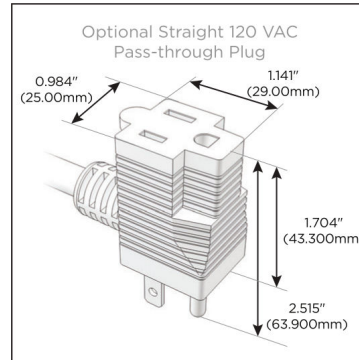

M-POWER-4T

AC POWER & DATA CONNECTIVITY SOLUTION

M-POWER-4T-XAM6-SS8TP

Specs:

Modules/Ports:

- **X** Switched AC
- **A** Tamper Resistant AC Receptacle
- **M** Double USB-A (Fast Charging Ports - 18W)
- **6** CAT 6

X A M 6