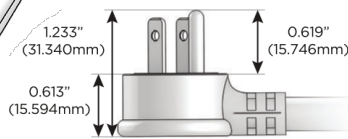

M-POWER-4T

AC POWER & DATA CONNECTIVITY SOLUTION

M-POWER-4T-XAM6-SS8TP

Specs:

Modules/Ports:

- **X** Switched AC
- **A** Tamper Resistant AC Receptacle
- **M** Double USB-A (Fast Charging Ports - 18W)
- **6** CAT 6

X A M 6