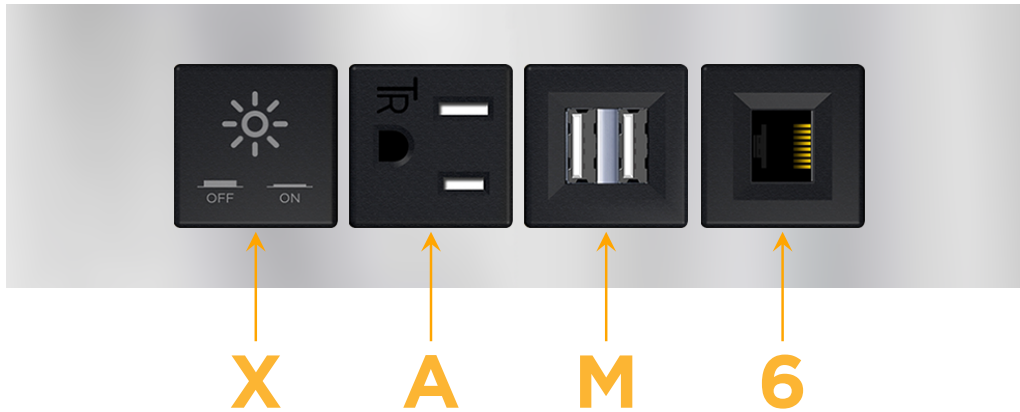

Trim Plate Finish: **STAINLESS STEEL MIRROR FINISH**

Custom Finishes Available

M-POWER-4T-XAM6-SS8TP

Features:

Module/Port Options:

- A** Tamper Resistant AC Receptacle
- E** USB-A & USB-C (20W)
- M** Double USB-A (Fast Charging Ports - 18W)
- H** HDMI
- 6** CAT 6
- 12** RJ 12
- X** Switched AC
- Y** 3-Way Switch (Low Voltage)
- V** USB-C (45W High Speed Charging Port)
- S** USB-C (25W High Speed Charging Port)
- R** Switched AC (Rocker Switch)
- D** Dimmer Switch

Plug:

Supplied with Low Profile Flat 45° Angle 120 VAC Plug

Optional Standard Straight 120 VAC Plug

Optional Straight 120 VAC Pass-through Plug

- CLEAN, COMPACT DESIGN
- STREAMLINED
- LOW PROFILE
- SIDE-EXITING CORDS
- PLUG & PLAY
- 6' AC CORD & PLUG (FLAT PLUG STANDARD)
- CUSTOMIZABLE CONFIGURATIONS AND FINISHES
- UL LISTED FOR MOUNTING IN FURNITURE
- 15A

M-POWER-4T

AC POWER & DATA CONNECTIVITY SOLUTION

M-POWER-4T-XAM6-SS8TP

Specs:

Modules/Ports:

- X** Switched AC
- A** Tamper Resistant AC Receptacle
- M** Double USB-A (Fast Charging Ports - 18W)
- 6** CAT 6