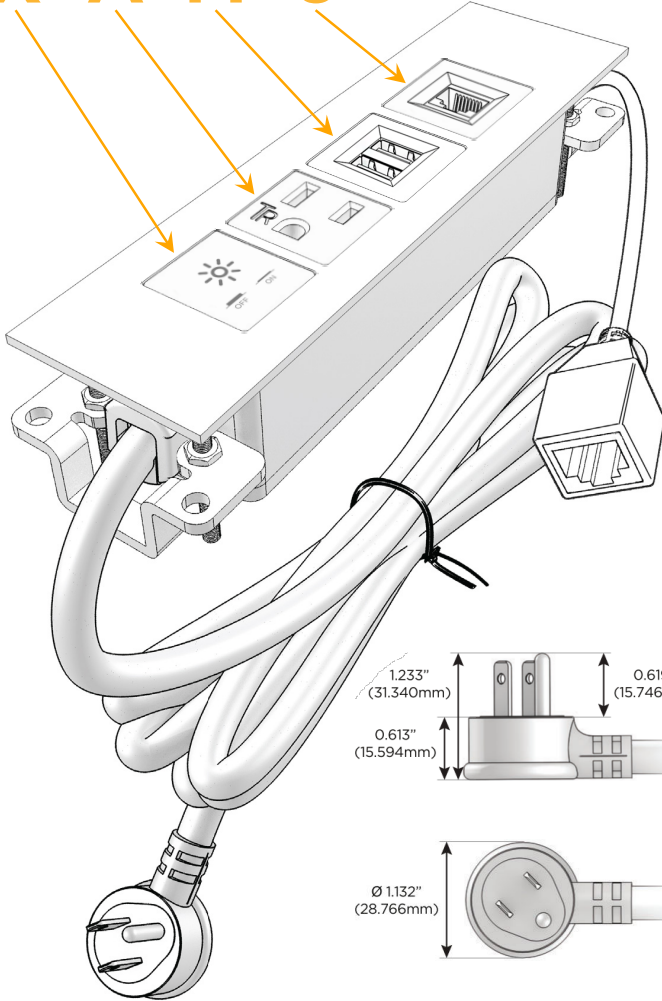

M-POWER-4T

AC POWER & DATA CONNECTIVITY SOLUTION

M-POWER-4T-XAM6-SS8TP

Specs:

Modules/Ports:

- **X** Switched AC
- **A** Tamper Resistant AC Receptacle
- **M** Double USB-A (Fast Charging Ports - 18W)
- **6** CAT 6

X A M 6